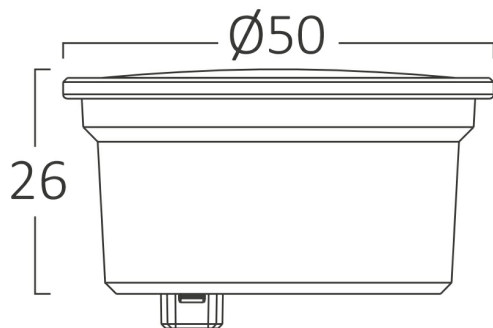

PRODUCT DATASHEET

MODEL NO BA23-00780

DESCRIPTION BRY-PREMIUM-7W-3IN1-110D-MR16 LED MODUL

3 CCT