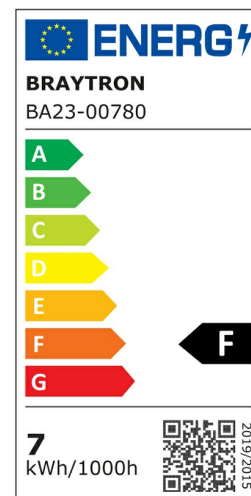

## PRODUCT DATASHEET

MODEL NO BA23-00780

DESCRIPTION BRY-PREMIUM-7W-3IN1-110D-MR16 LED MODUL

3 CCT

### General Characteristics

Model No	:	BA23-00780
Main Family	:	Bulbs & Tubes
Sub Family	:	MR16 Bulbs
Type	:	Led Modul
Body Color	:	White
Lamp Shape	:	Non-Directional
Dimmable	:	Not-Dimmable
Light Source	:	LED
Socket	:	MR16
Warranty	:	2 years
Class	:	Class II
IP	:	IP20

### Product Characteristics

Wattage	:	7 w
Color Temperature	:	3IN1
Quse Lumen	:	700 lm
Color Rendering Index (CRI)	:	>80
Energy Efficiency Level	:	F
Beam Angle	:	110° Degrees
Equivalent	:	70 w
Color Category	:	3IN1

### Dimensions & Weight

Diameter	:	50 mm
P. Height	:	26 mm
Weight	:	27,5 gr