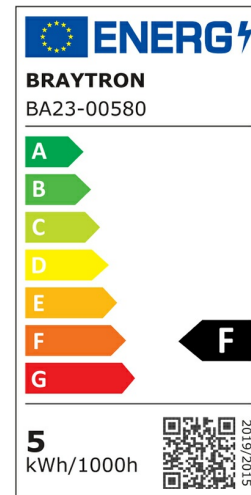

PRODUCT DATASHEET

MODEL NO BA23-00580

DESCRIPTION BRY-PREMIUM-5W-3IN1-110D-MR16 LED MODUL

General Characteristics

Model No	:	BA23-00580
Main Family	:	Bulbs & Tubes
Sub Family	:	MR16 Bulbs
Type	:	Led Modul
Body Color	:	White
Lamp Shape	:	Non-Directional
Dimmable	:	Not-Dimmable
Light Source	:	LED
Socket	:	MR16
Warranty	:	2 years
Class	:	Class II
IP	:	IP20

Electrical Characteristics

Lifetime	:	15000 h
Voltage	:	220-240V
Power Factor	:	>0,5
Material	:	PBT
Working Temperature	:	-20 C+40 C
Frequency	:	50-60 Hz
Current	:	43 mA

Package Informations

N.W.	:	2,90 kgs
G.W.	:	4,10 kgs
PCS/CTN	:	100 pcs
Length	:	535 mm
Width	:	280 mm
Height	:	130 mm
EAN	:	5949097736261

Product Characteristics

Wattage	:	5 w
Color Temperature	:	3IN1
Quse Lumen	:	430 lm
Color Rendering Index (CRI)	:	>80
Energy Efficiency Level	:	F
Beam Angle	:	110° Degrees
Equivalent	:	50 w
Color Category	:	3IN1

Dimensions & Weight

Diameter	:	50 mm
P. Height	:	26 mm
Weight	:	29 gr