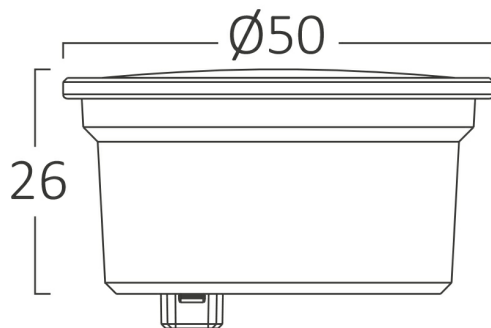

PRODUCT DATASHEET

MODEL NO BA23-00580

DESCRIPTION BRY-PREMIUM-5W-3IN1-110D-MR16 LED MODUL

General Characteristics

Model No	:	BA23-00580
Main Family	:	Bulbs & Tubes
Sub Family	:	MR16 Bulbs
Type	:	Led Modul
Body Color	:	White
Lamp Shape	:	Non-Directional
Dimmable	:	Not-Dimmable
Light Source	:	LED
Socket	:	MR16
Warranty	:	2 years
Class	:	Class II
IP	:	IP20

Electrical Characteristics

Lifetime	:	15000 h
Voltage	:	220-240V
Power Factor	:	>0,5
Material	:	PBT
Working Temperature	:	-20 C+40 C
Frequency	:	50-60 Hz
Current	:	43 mA

Package Informations

N.W.	:	2,90 kgs
G.W.	:	4,10 kgs
PCS/CTN	:	100 pcs
Length	:	535 mm
Width	:	280 mm
Height	:	130 mm
EAN	:	5949097736261

Product Characteristics

Wattage	:	5 w
Color Temperature	:	3IN1
Quse Lumen	:	430 lm
Color Rendering Index (CRI)	:	>80
Energy Efficiency Level	:	F
Beam Angle	:	110° Degrees
Equivalent	:	50 w
Color Category	:	3IN1

Dimensions & Weight

Diameter	:	50 mm
P. Height	:	26 mm
Weight	:	29 gr