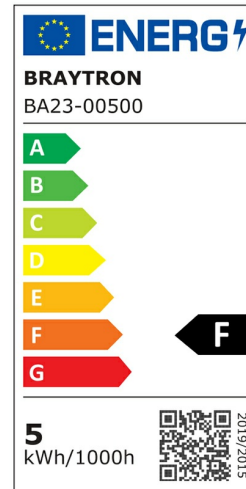

Braytron

PRODUCT DATASHEET

MODEL NO BA23-00500

DESCRIPTION BRY-PREMIUM-5W-3000K-110D-MR16 LED MODUL

BRAYTRON SRL

Bulavardul iuliu maniu, Nr.616, Sector 6, 061129, Bucuresti-ROMANIA

info@braytron.com

www.braytron.com

General Characteristics

Model No	:	BA23-00500
Main Family	:	Bulbs & Tubes
Sub Family	:	MR16 Bulbs
Type	:	Led Modul
Body Color	:	White
Lamp Shape	:	Non-Directional
Dimmable	:	Not-Dimmable
Light Source	:	LED
Socket	:	MR16
Warranty	:	2 years
Class	:	Class II
IP	:	IP20

Electrical Characteristics

Lifetime	:	15000 h
Voltage	:	220-240V
Material	:	PBT
Working Temperature	:	-20 C+40 C
Frequency	:	50-60 Hz

Package Informations

N.W.	:	2,90 kgs
G.W.	:	4,15 kgs
PCS/CTN	:	100 pcs
Length	:	535 mm
Width	:	280 mm
Height	:	130 mm
EAN	:	5949097730757

Product Characteristics

Wattage	:	5 w
Color Temperature	:	3000K
Quse Lumen	:	430 lm
Color Rendering Index (CRI)	:	>80
Energy Efficiency Level	:	F
Beam Angle	:	110° Degrees
Equivalent	:	50 w
Color Category	:	Warm White