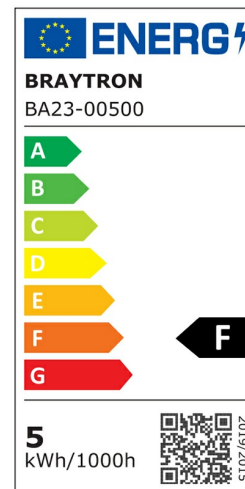

PRODUCT DATASHEET

MODEL NO BA23-00500

DESCRIPTION BRY-PREMIUM-5W-3000K-110D-MR16 LED MODUL

General Characteristics

Model No	:	BA23-00500
Main Family	:	Bulbs & Tubes
Sub Family	:	MR16 Bulbs
Type	:	Led Modul
Body Color	:	White
Lamp Shape	:	Non-Directional
Dimmable	:	Not-Dimmable
Light Source	:	LED
Socket	:	MR16
Warranty	:	2 years
Class	:	Class II
IP	:	IP20

Electrical Characteristics

Lifetime	:	15000 h
Voltage	:	220-240V
Material	:	PBT
Working Temperature	:	-20 C+40 C
Frequency	:	50-60 Hz

Package Informations

PCS/CTN	:	100 pcs
EAN	:	5949097730757

Product Characteristics

Wattage	:	5 w
Color Temperature	:	3000K
Quse Lumen	:	430 lm
Color Rendering Index (CRI)	:	>80
Energy Efficiency Level	:	F
Beam Angle	:	110° Degrees
Color Category	:	Warm White

Dimensions & Weight

Diameter	:	50 mm
P. Height	:	26 mm