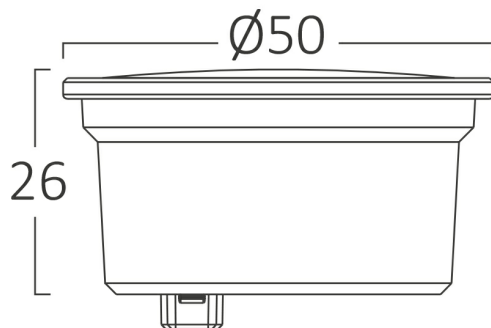

PRODUCT DATASHEET

MODEL NO BA23-00500

DESCRIPTION BRY-PREMIUM-5W-3000K-110D-MR16 LED MODUL

General Characteristics

Model No	:	BA23-00500
Main Family	:	Bulbs & Tubes
Sub Family	:	MR16 Bulbs
Type	:	Led Modul
Body Color	:	White
Lamp Shape	:	Non-Directional
Dimmable	:	Not-Dimmable
Light Source	:	LED
Socket	:	MR16
Warranty	:	2 years
Class	:	Class II
IP	:	IP20

Wattage	:	5 w
Color Temperature	:	3000K
Quse Lumen	:	430 lm
Color Rendering Index (CRI)	:	>80
Energy Efficiency Level	:	F
Beam Angle	:	110° Degrees
Color Category	:	Warm White

Dimensions & Weight

Diameter	:	50 mm
P. Height	:	26 mm