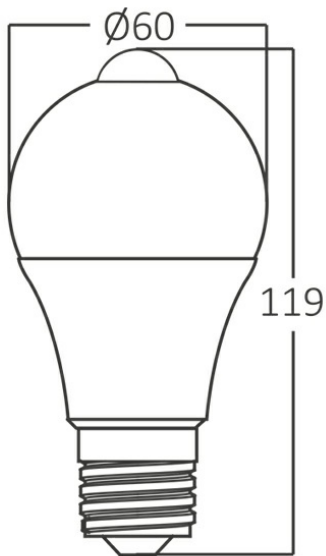

PRODUCT DATASHEET

MODEL NO BA14-70923

DESCRIPTION BRY-ADVANCE-9W-MO.SENS.-E27-A60-6500K-LED BULB

General Characteristics

| | | |
|--------------|---|-----------------|
| Model No | : | BA14-70923 |
| Main Family | : | Bulbs & Tubes |
| Sub Family | : | A Shape Bulbs |
| Type | : | A60 |
| Lamp Shape | : | Non-Directional |
| Dimmable | : | Not-Dimmable |
| Light Source | : | LED |
| Socket | : | E27 |
| Warranty | : | 2 years |
| Class | : | Class II |
| IP | : | IP20 |

Package Informations

| | | |
|---------|---|---------------|
| N.W. | : | 4,80 kgs |
| G.W. | : | 7,55 kgs |
| PCS/CTN | : | 100 pcs |
| Length | : | 640 mm |
| Width | : | 330 mm |
| Height | : | 275 mm |
| EAN | : | 5949097723476 |

Product Characteristics

| | | |
|-----------------------------|---|--------------|
| Wattage | : | 9 w |
| Color Temperature | : | 6500K |
| Quse Lumen | : | 806 lm |
| Color Rendering Index (CRI) | : | >80 |
| Energy Efficiency Level | : | F |
| Beam Angle | : | 180° Degrees |
| Equivalent | : | 60 w |
| Color Category | : | Cool White |

Dimensions & Weight

| | | |
|-----------|---|--------|
| Diameter | : | 60 mm |
| P. Height | : | 119 mm |
| Weight | : | 48 gr |

Sensor Informations

| | | |
|---------------------|---|---------------|
| Sensor Type | : | Motion |
| Detection Distance | : | 3m-8m |
| Installation Height | : | 2,2m-3m |
| Lux | : | 30 lux |
| Lighting Time | : | 40sec.-50sec. |