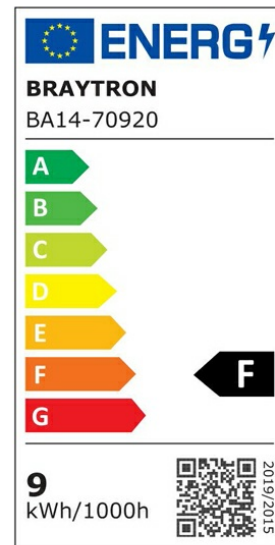

PRODUCT DATASHEET

MODEL NO BA14-70923

DESCRIPTION BRY-ADVANCE-9W-MO.SENS.-E27-A60-6500K-LED BULB

General Characteristics

| | | |
|--------------|---|-----------------|
| Model No | : | BA14-70923 |
| Main Family | : | Bulbs & Tubes |
| Sub Family | : | A Shape Bulbs |
| Type | : | A60 |
| Lamp Shape | : | Non-Directional |
| Dimmable | : | Not-Dimmable |
| Light Source | : | LED |
| Socket | : | E27 |
| Warranty | : | 2 years |
| Class | : | Class II |
| IP | : | IP20 |

Electrical Characteristics

| | | |
|---------------------|---|------------|
| Lifetime | : | 15000 h |
| Voltage | : | 220-240V |
| Power Factor | : | >0,9 |
| Material | : | PBT |
| Working Temperature | : | -20 C+40 C |
| Frequency | : | 50-60 Hz |
| Current | : | 75 mA |

Product Characteristics

| | | |
|-----------------------------|---|--------------|
| Wattage | : | 9 w |
| Color Temperature | : | 6500K |
| Quse Lumen | : | 806 lm |
| Color Rendering Index (CRI) | : | >80 |
| Energy Efficiency Level | : | F |
| Beam Angle | : | 180° Degrees |
| Equivalent | : | 60 w |
| Color Category | : | Cool White |