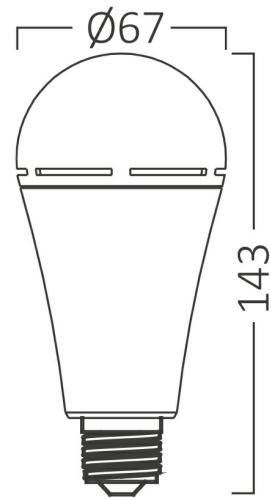

PRODUCT DATASHEET

MODEL NO BA14-31023

DESCRIPTION BRY-ADVANCE-10W-E27-A65-BTRY-6500K-LED BULB

General Characteristics

Model No	:	BA14-31023
Main Family	:	Bulbs & Tubes
Sub Family	:	A Shape Bulbs
Type	:	A65
Lamp Shape	:	Non-Directional
Dimmable	:	Not-Dimmable
Light Source	:	LED
Socket	:	E27
Warranty	:	2 years
Class	:	Class II
IP	:	IP20

Electrical Characteristics

Lifetime	:	15000 h
Voltage	:	220-240V
Power Factor	:	>0,5
Material	:	PBT
Working Temperature	:	-20 C+40 C
Frequency	:	50-60 Hz
Current	:	75 mA

Package Informations

N.W.	:	4,70 kgs
G.W.	:	6,05 kgs
PCS/CTN	:	50 pcs
Length	:	360 mm
Width	:	360 mm
Height	:	290 mm
EAN	:	5949097715471

Product Characteristics

Wattage	:	10 w
Color Temperature	:	6500K
Quse Lumen	:	806 lm
Color Rendering Index (CRI)	:	>80
Beam Angle	:	180° Degrees
Equivalent	:	60 w
Color Category	:	Cool White

Dimensions & Weight

Diameter	:	67 mm
P. Height	:	143 mm
Weight	:	94 gr