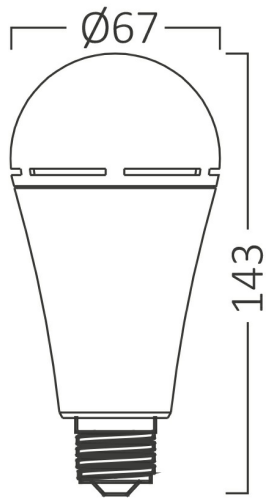

PRODUCT DATASHEET

MODEL NO BA14-31023

DESCRIPTION BRY-ADVANCE-10W-E27-A65-BTRY-6500K-LED BULB

General Characteristics

Model No	:	BA14-31023
Main Family	:	Bulbs & Tubes
Sub Family	:	A Shape Bulbs
Type	:	A65
Lamp Shape	:	Non-Directional
Dimmable	:	Not-Dimmable
Light Source	:	LED
Socket	:	E27
Warranty	:	2 years
Class	:	Class II
IP	:	IP20

Electrical Characteristics

Lifetime	:	15000 h
Voltage	:	220-240V
Power Factor	:	>0,5
Material	:	PBT
Working Temperature	:	-20 C+40 C
Frequency	:	50-60 Hz
Current	:	75 mA

Package Informations

N.W.	:	4,70 kgs
G.W.	:	6,05 kgs
PCS/CTN	:	50 pcs
Length	:	360 mm
Width	:	360 mm
Height	:	290 mm
EAN	:	5949097715471

Product Characteristics

Wattage	:	10 w
Color Temperature	:	6500K
Quse Lumen	:	806 lm
Color Rendering Index (CRI)	:	>80
Beam Angle	:	180° Degrees
Equivalent	:	60 w
Color Category	:	Cool White

Dimensions & Weight

Diameter	:	67 mm
P. Height	:	143 mm
Weight	:	94 gr