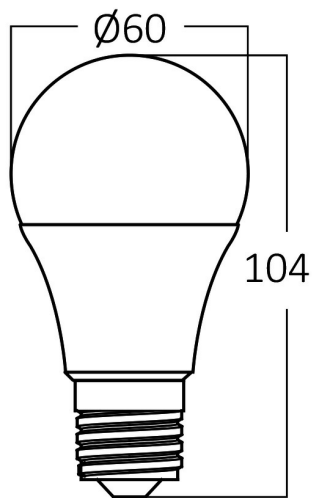

Braytron

PRODUCT DATASHEET

MODEL NO BA13-60923

DESCRIPTION BRY-ADVANCE-9W-E27-A60-DIM-6500K-LED BULB

BRAYTRON SRL

Bulavardul iuliu maniu, Nr.616, Sector 6, 061129, Bucuresti-ROMANIA

info@braytron.com

www.braytron.com