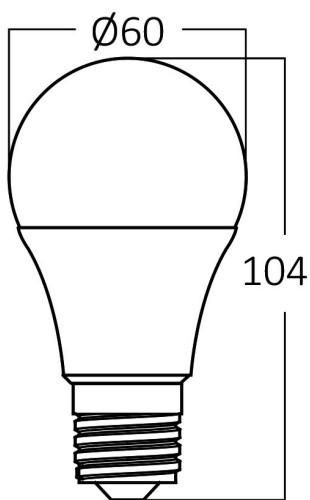

PRODUCT DATASHEET

MODEL NO BA13-60923

DESCRIPTION BRY-ADVANCE-9W-E27-A60-DIM-6500K-LED BULB

General Characteristics

Model No	:	BA13-60923
Main Family	:	Bulbs & Tubes
Sub Family	:	A Shape Bulbs
Type	:	A60
Lamp Shape	:	Non-Directional
Dimmable	:	Dimmable
Light Source	:	LED
Socket	:	E27
Warranty	:	2 years
Class	:	Class II
IP	:	IP20

N.W.	:	3,10 kgs
G.W.	:	5,80 kgs
PCS/CTN	:	100 pcs
Length	:	640 mm
Width	:	335 mm
Height	:	250 mm
EAN	:	5949097740930

Product Characteristics

Wattage	:	9 w
Color Temperature	:	6500K
Quse Lumen	:	806 lm
Color Rendering Index (CRI)	:	>80
Energy Efficiency Level	:	F
Beam Angle	:	180° Degrees
Equivalent	:	60 w
Color Category	:	Cool White

Dimensions & Weight

Diameter	:	60 mm
P. Height	:	109 mm
Weight	:	31 gr