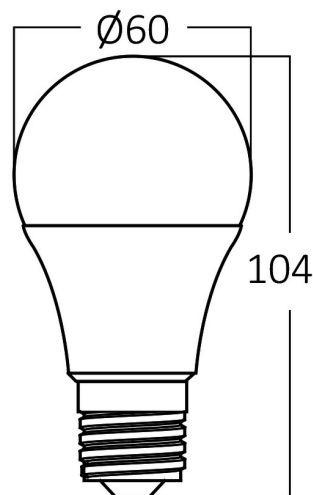

PRODUCT DATASHEET

MODEL NO BA13-60923

DESCRIPTION BRY-ADVANCE-9W-E27-A60-DIM-6500K-LED BULB

General Characteristics

Model No	:	BA13-60923
Main Family	:	Bulbs & Tubes
Sub Family	:	A Shape Bulbs
Type	:	A60
Lamp Shape	:	Non-Directional
Dimmable	:	Dimmable
Light Source	:	LED
Socket	:	E27
Warranty	:	2 years
Class	:	Class II
IP	:	IP20

N.W.	:	3,10 kgs
G.W.	:	5,80 kgs
PCS/CTN	:	100 pcs
Length	:	640 mm
Width	:	335 mm
Height	:	250 mm
EAN	:	5949097740930

Product Characteristics

Wattage	:	9 w
Color Temperature	:	6500K
Quse Lumen	:	806 lm
Color Rendering Index (CRI)	:	>80
Energy Efficiency Level	:	F
Beam Angle	:	180° Degrees
Equivalent	:	60 w
Color Category	:	Cool White

Dimensions & Weight

Diameter	:	60 mm
P. Height	:	109 mm
Weight	:	31 gr