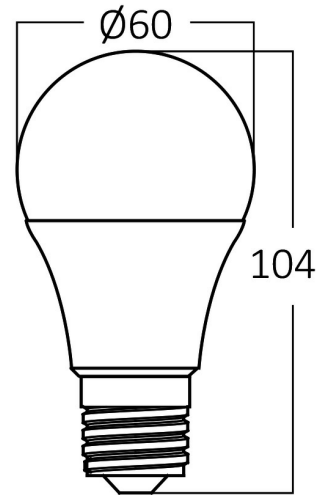

Braytron

PRODUCT DATASHEET

MODEL NO BA13-60923

DESCRIPTION BRY-ADVANCE-9W-E27-A60-DIM-6500K-LED BULB

BRAYTRON SRL

Bulavardul iuliu maniu, Nr.616, Sector 6, 061129, Bucuresti-ROMANIA

info@braytron.com

www.braytron.com