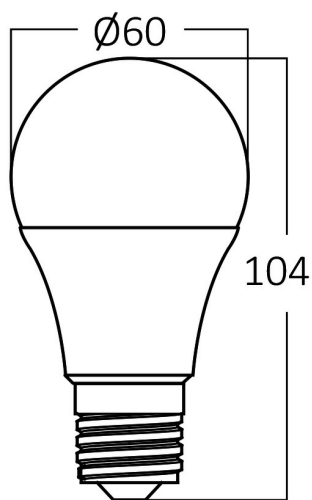

PRODUCT DATASHEET

MODEL NO BA13-60921

DESCRIPTION BRY-ADVANCE-9W-E27-A60-DIM-4000K-LED BULB

General Characteristics

Model No	:	BA13-60921
Main Family	:	Bulbs & Tubes
Sub Family	:	A Shape Bulbs
Type	:	A60
Lamp Shape	:	Non-Directional
Dimmable	:	Dimmable
Light Source	:	LED
Socket	:	E27
Warranty	:	2 years
Class	:	Class II
IP	:	IP20

Electrical Characteristics

Lifetime	:	15000 h
Voltage	:	220-240V
Power Factor	:	>0,7
Material	:	PBT
Working Temperature	:	-20 C+40 C
Frequency	:	50-60 Hz
Current	:	75 mA

Package Informations

N.W.	:	3,10 kgs
G.W.	:	5,80 kgs
PCS/CTN	:	100 pcs
Length	:	640 mm
Width	:	335 mm
Height	:	250 mm
EAN	:	5949097727603

Product Characteristics

Wattage	:	9 w
Color Temperature	:	4000K
Quse Lumen	:	806 lm
Color Rendering Index (CRI)	:	>80
Energy Efficiency Level	:	F
Beam Angle	:	180° Degrees
Equivalent	:	60 w
Color Category	:	Natural White

Dimensions & Weight

Diameter	:	60 mm
P. Height	:	109 mm
Weight	:	31 gr