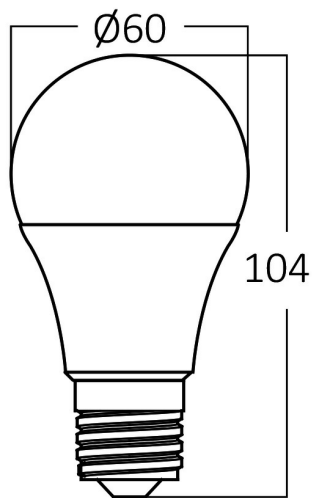

Braytron

PRODUCT DATASHEET

MODEL NO BA13-60921

DESCRIPTION BRY-ADVANCE-9W-E27-A60-DIM-4000K-LED BULB

BRAYTRON SRL

Bulavardul iuliu maniu, Nr.616, Sector 6, 061129, Bucuresti-ROMANIA

info@braytron.com

www.braytron.com