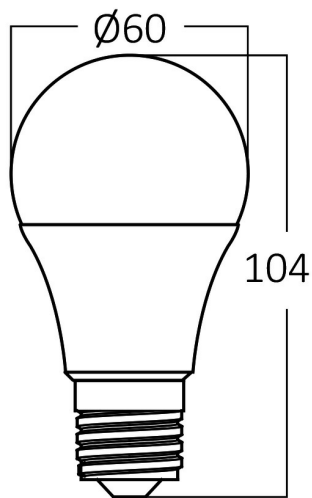

Braytron

PRODUCT DATASHEET

MODEL NO BA13-60920

DESCRIPTION BRY-ADVANCE-9W-E27-A60-DIM-3000K-LED BULB

BRAYTRON SRL

Bulavardul iuliu maniu, Nr.616, Sector 6, 061129, Bucuresti-ROMANIA

info@braytron.com

www.braytron.com