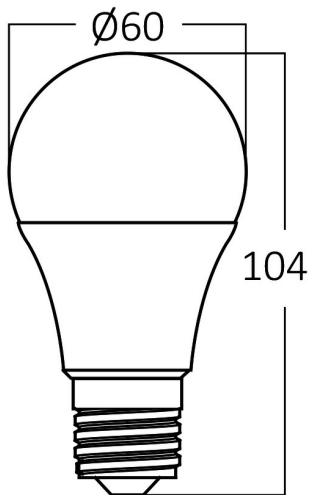

PRODUCT DATASHEET

MODEL NO BA13-60920

DESCRIPTION BRY-ADVANCE-9W-E27-A60-DIM-3000K-LED BULB

General Characteristics

Model No	:	BA13-60920
Main Family	:	Bulbs & Tubes
Sub Family	:	A Shape Bulbs
Type	:	A60
Lamp Shape	:	Non-Directional
Dimmable	:	Dimmable
Light Source	:	LED
Socket	:	E27
Warranty	:	2 years
Class	:	Class II
IP	:	IP20

Electrical Characteristics

Lifetime	:	15000 h
Voltage	:	220-240V
Power Factor	:	>0,7
Material	:	PBT
Working Temperature	:	-20 C+40 C
Frequency	:	50-60 Hz
Current	:	75 mA

Package Informations

N.W.	:	3,10 kgs
G.W.	:	5,80 kgs
PCS/CTN	:	100 pcs
Length	:	640 mm
Width	:	335 mm
Height	:	250 mm
EAN	:	5949097727597

Product Characteristics

Wattage	:	9 w
Color Temperature	:	3000K
Quse Lumen	:	806 lm
Color Rendering Index (CRI)	:	>80
Energy Efficiency Level	:	F
Beam Angle	:	180° Degrees
Equivalent	:	60 w
Color Category	:	Warm White

Dimensions & Weight

Diameter	:	60 mm
P. Height	:	109 mm
Weight	:	31 gr