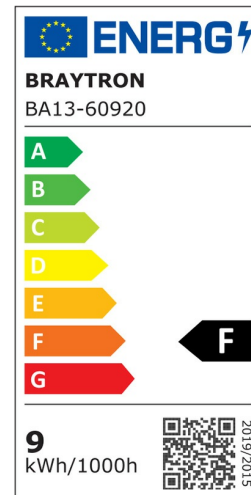

PRODUCT DATASHEET

MODEL NO BA13-60920

DESCRIPTION BRY-ADVANCE-9W-E27-A60-DIM-3000K-LED BULB

General Characteristics

Model No	:	BA13-60920
Main Family	:	Bulbs & Tubes
Sub Family	:	A Shape Bulbs
Type	:	A60
Lamp Shape	:	Non-Directional
Dimmable	:	Dimmable
Light Source	:	LED
Socket	:	E27
Warranty	:	2 years
Class	:	Class II
IP	:	IP20

Electrical Characteristics

Lifetime	:	15000 h
Voltage	:	220-240V
Power Factor	:	>0,7
Material	:	PBT
Working Temperature	:	-20 C+40 C
Frequency	:	50-60 Hz
Current	:	75 mA

Package Informations

N.W.	:	3,10 kgs
G.W.	:	5,80 kgs
PCS/CTN	:	100 pcs
Length	:	640 mm
Width	:	335 mm
Height	:	250 mm
EAN	:	5949097727597

Product Characteristics

Wattage	:	9 w
Color Temperature	:	3000K
Quse Lumen	:	806 lm
Color Rendering Index (CRI)	:	>80
Energy Efficiency Level	:	F
Beam Angle	:	180° Degrees
Equivalent	:	60 w
Color Category	:	Warm White

Dimensions & Weight

Diameter	:	60 mm
P. Height	:	109 mm
Weight	:	31 gr