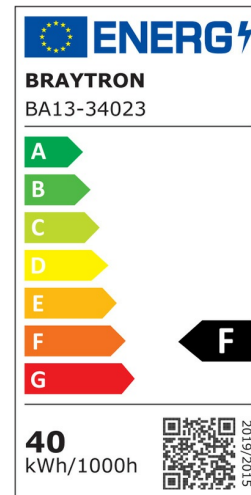

PRODUCT DATASHEET

MODEL NO BA13-34023

DESCRIPTION BRY-ADVANCE-40W-E27-T120-PLS-6500K-LED BULB

General Characteristics

Model No	:	BA13-34023
Main Family	:	Bulbs & Tubes
Sub Family	:	T Shape Bulbs
Type	:	T120
Lamp Shape	:	Non-Directional
Dimmable	:	Not-Dimmable
Light Source	:	LED
Socket	:	E27
Warranty	:	2 years
Class	:	Class II
IP	:	IP20

Electrical Characteristics

Lifetime (at 2.7 h/day)	:	15000 h
Voltage	:	220-240V
Power Factor	:	<0,5
Material	:	PBT
Working Temperature	:	-20 C+40 C
Frequency	:	50-60 Hz
Current	:	290 mA

Package Informations

N.W.	:	2,65 kgs
G.W.	:	5,50 kgs
PCS/CTN	:	20 pcs
Length	:	635 mm
Width	:	510 mm
Height	:	230 mm
EAN	:	5949097726149

Product Characteristics

Wattage	:	40 w
Color Temperature	:	6500K
Quse Lumen	:	4260 lm
Color Rendering Index (CRI)	:	>80
Energy Efficiency Level	:	F
Beam Angle	:	180° Degrees
Equivalent	:	250 w
Color Category	:	Cool White

Dimensions & Weight

Diameter	:	118 mm
P. Height	:	191 mm
Weight	:	133 gr