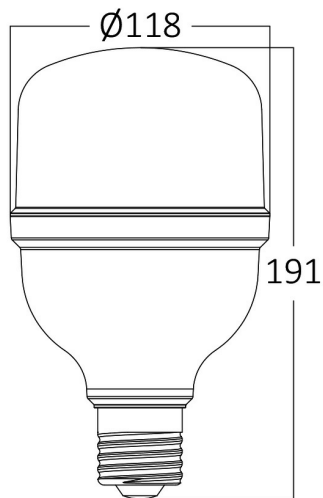

Braytron

PRODUCT DATASHEET

MODEL NO BA13-34023

DESCRIPTION BRY-ADVANCE-40W-E27-T120-PLS-6500K-LED BULB

BRAYTRON SRL

Bulaverdul iuliu maniu, Nr.616, Sector 6, 061129, Bucuresti-ROMANIA

info@braytron.com

www.braytron.com

Page 1-2