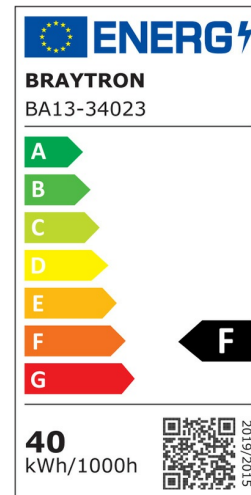

## PRODUCT DATASHEET

MODEL NO BA13-34023

DESCRIPTION BRY-ADVANCE-40W-E27-T120-PLS-6500K-LED BULB

### General Characteristics

Model No	:	BA13-34023
Main Family	:	Bulbs & Tubes
Sub Family	:	T Shape Bulbs
Type	:	T120
Lamp Shape	:	Non-Directional
Dimmable	:	Not-Dimmable
Light Source	:	LED
Socket	:	E27
Warranty	:	2 years
Class	:	Class II
IP	:	IP20

### Product Characteristics

Wattage	:	40 w
Color Temperature	:	6500K
Quse Lumen	:	4260 lm
Color Rendering Index (CRI)	:	>80
Energy Efficiency Level	:	F
Beam Angle	:	180° Degrees
Equivalent	:	250 w
Color Category	:	Cool White

### Dimensions & Weight

Diameter	:	118 mm
P. Height	:	191 mm
Weight	:	133 gr