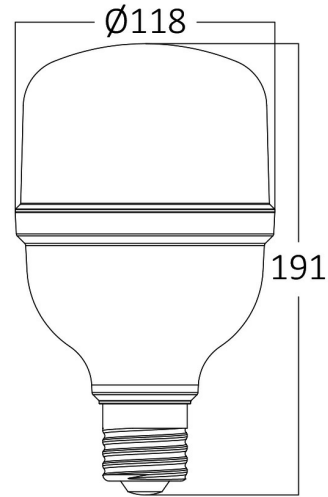

PRODUCT DATASHEET

MODEL NO BA13-34023

DESCRIPTION BRY-ADVANCE-40W-E27-T120-PLS-6500K-LED BULB

General Characteristics

Model No	:	BA13-34023
Main Family	:	Bulbs & Tubes
Sub Family	:	T Shape Bulbs
Type	:	T120
Lamp Shape	:	Non-Directional
Dimmable	:	Not-Dimmable
Light Source	:	LED
Socket	:	E27
Warranty	:	2 years
Class	:	Class II
IP	:	IP20

N.W.	:	2,65 kgs
G.W.	:	5,50 kgs
PCS/CTN	:	20 pcs
Length	:	635 mm
Width	:	510 mm
Height	:	230 mm
EAN	:	5949097726149

Product Characteristics

Wattage	:	40 w
Color Temperature	:	6500K
Quse Lumen	:	4260 lm
Color Rendering Index (CRI)	:	>80
Energy Efficiency Level	:	F
Beam Angle	:	180° Degrees
Equivalent	:	250 w
Color Category	:	Cool White

Dimensions & Weight

Diameter	:	118 mm
P. Height	:	191 mm
Weight	:	133 gr