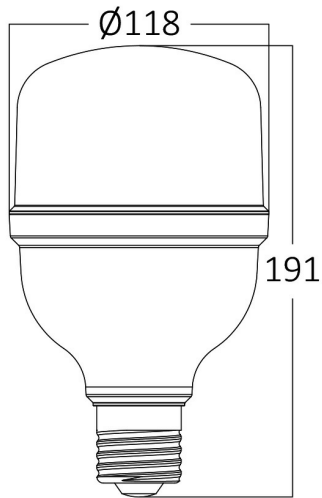

PRODUCT DATASHEET

MODEL NO BA13-34023

DESCRIPTION BRY-ADVANCE-40W-E27-T120-PLS-6500K-LED BULB

General Characteristics

Model No	:	BA13-34023
Main Family	:	Bulbs & Tubes
Sub Family	:	T Shape Bulbs
Type	:	T120
Lamp Shape	:	Non-Directional
Dimmable	:	Not-Dimmable
Light Source	:	LED
Socket	:	E27
Warranty	:	2 years
Class	:	Class II
IP	:	IP20

N.W.	:	2,65 kgs
G.W.	:	5,50 kgs
PCS/CTN	:	20 pcs
Length	:	635 mm
Width	:	510 mm
Height	:	230 mm
EAN	:	5949097726149

Product Characteristics

Wattage	:	40 w
Color Temperature	:	6500K
Quse Lumen	:	4260 lm
Color Rendering Index (CRI)	:	>80
Energy Efficiency Level	:	F
Beam Angle	:	180° Degrees
Equivalent	:	250 w
Color Category	:	Cool White

Dimensions & Weight

Diameter	:	118 mm
P. Height	:	191 mm
Weight	:	133 gr