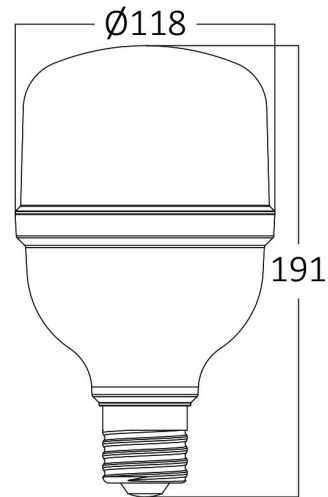

Braytron

PRODUCT DATASHEET

MODEL NO BA13-34023

DESCRIPTION BRY-ADVANCE-40W-E27-T120-PLS-6500K-LED BULB

BRAYTRON SRL

Bulaverdul iuliu maniu, Nr.616, Sector 6, 061129, Bucuresti-ROMANIA

info@braytron.com

www.braytron.com

Page 1-2