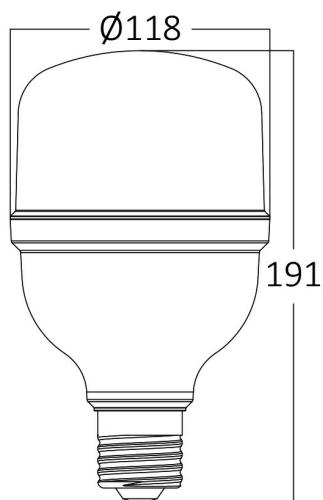

PRODUCT DATASHEET

MODEL NO BA13-34021

DESCRIPTION BRY-ADVANCE-40W-E27-T120-PLS-4000K-LED BULB

General Characteristics

Model No	:	BA13-34021
Main Family	:	Bulbs & Tubes
Sub Family	:	T Shape Bulbs
Type	:	T120
Lamp Shape	:	Non-Directional
Dimmable	:	Not-Dimmable
Light Source	:	LED
Socket	:	E27
Warranty	:	2 years
Class	:	Class II
IP	:	IP20

N.W.	:	2,65 kgs
G.W.	:	5,50 kgs
PCS/CTN	:	20 pcs
Length	:	635 mm
Width	:	510 mm
Height	:	230 mm
EAN	:	5949097731051

Product Characteristics

Wattage	:	40 w
Color Temperature	:	4000K
Quse Lumen	:	4260 lm
Color Rendering Index (CRI)	:	>80
Energy Efficiency Level	:	F
Beam Angle	:	180° Degrees
Equivalent	:	250 w
Color Category	:	Natural White

Dimensions & Weight

Diameter	:	118 mm
P. Height	:	191 mm
Weight	:	133 gr