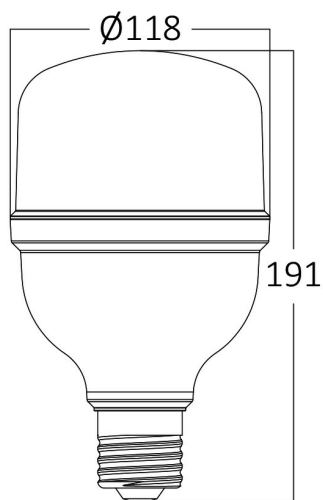

PRODUCT DATASHEET

MODEL NO BA13-34021

DESCRIPTION BRY-ADVANCE-40W-E27-T120-PLS-4000K-LED BULB

General Characteristics

Model No	:	BA13-34021
Main Family	:	Bulbs & Tubes
Sub Family	:	T Shape Bulbs
Type	:	T120
Lamp Shape	:	Non-Directional
Dimmable	:	Not-Dimmable
Light Source	:	LED
Socket	:	E27
Warranty	:	2 years
Class	:	Class II
IP	:	IP20

Electrical Characteristics

Lifetime	:	15000 h
Voltage	:	220-240V
Power Factor	:	<0,5
Material	:	PBT
Working Temperature	:	-20 C+40 C
Frequency	:	50-60 Hz
Current	:	290 mA

Package Informations

N.W.	:	2,65 kgs
G.W.	:	5,50 kgs
PCS/CTN	:	20 pcs
Length	:	635 mm
Width	:	510 mm
Height	:	230 mm
EAN	:	5949097731051

Product Characteristics

Wattage	:	40 w
Color Temperature	:	4000K
Quse Lumen	:	4260 lm
Color Rendering Index (CRI)	:	>80
Energy Efficiency Level	:	F
Beam Angle	:	180° Degrees
Equivalent	:	250 w
Color Category	:	Natural White

Dimensions & Weight

Diameter	:	118 mm
P. Height	:	191 mm
Weight	:	133 gr