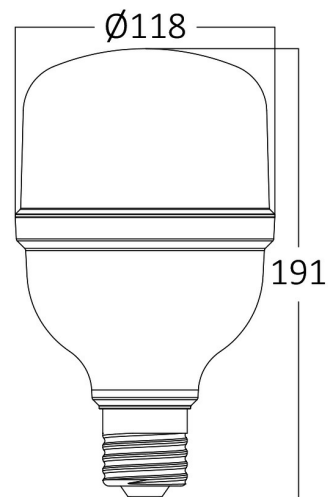

PRODUCT DATASHEET

MODEL NO BA13-34021

DESCRIPTION BRY-ADVANCE-40W-E27-T120-PLS-4000K-LED BULB

General Characteristics

Model No	:	BA13-34021
Main Family	:	Bulbs & Tubes
Sub Family	:	T Shape Bulbs
Type	:	T120
Lamp Shape	:	Non-Directional
Dimmable	:	Not-Dimmable
Light Source	:	LED
Socket	:	E27
Warranty	:	2 years
Class	:	Class II
IP	:	IP20

N.W.	:	2,65 kgs
G.W.	:	5,50 kgs
PCS/CTN	:	20 pcs
Length	:	635 mm
Width	:	510 mm
Height	:	230 mm
EAN	:	5949097731051

Product Characteristics

Wattage	:	40 w
Color Temperature	:	4000K
Quse Lumen	:	4260 lm
Color Rendering Index (CRI)	:	>80
Energy Efficiency Level	:	F
Beam Angle	:	180° Degrees
Equivalent	:	250 w
Color Category	:	Natural White

Dimensions & Weight

Diameter	:	118 mm
P. Height	:	191 mm
Weight	:	133 gr