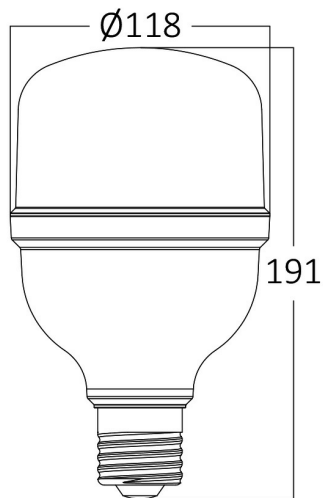

Braytron

PRODUCT DATASHEET

MODEL NO BA13-34021

DESCRIPTION BRY-ADVANCE-40W-E27-T120-PLS-4000K-LED BULB

BRAYTRON SRL

Bulaverdul iuliu maniu, Nr.616, Sector 6, 061129, Bucuresti-ROMANIA

info@braytron.com

www.braytron.com

Page 1-2