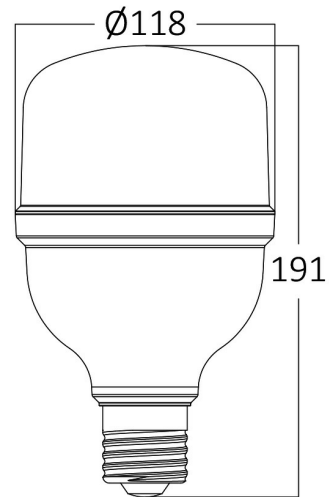

Braytron

PRODUCT DATASHEET

MODEL NO BA13-34021

DESCRIPTION BRY-ADVANCE-40W-E27-T120-PLS-4000K-LED BULB

BRAYTRON SRL

Bulaverdul iuliu maniu, Nr.616, Sector 6, 061129, Bucuresti-ROMANIA

info@braytron.com

www.braytron.com

Page 1-2