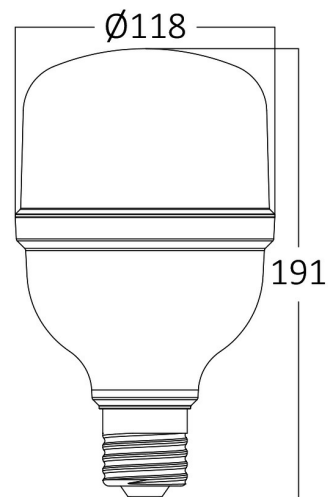

PRODUCT DATASHEET

MODEL NO BA13-34021

DESCRIPTION BRY-ADVANCE-40W-E27-T120-PLS-4000K-LED BULB

General Characteristics

Model No	:	BA13-34021
Main Family	:	Bulbs & Tubes
Sub Family	:	T Shape Bulbs
Type	:	T120
Lamp Shape	:	Non-Directional
Dimmable	:	Not-Dimmable
Light Source	:	LED
Socket	:	E27
Warranty	:	2 years
Class	:	Class II
IP	:	IP20

Electrical Characteristics

Lifetime	:	15000 h
Voltage	:	220-240V
Power Factor	:	<0,5
Material	:	PBT
Working Temperature	:	-20 C+40 C
Frequency	:	50-60 Hz
Current	:	290 mA

Package Informations

N.W.	:	2,65 kgs
G.W.	:	5,50 kgs
PCS/CTN	:	20 pcs
Length	:	635 mm
Width	:	510 mm
Height	:	230 mm
EAN	:	5949097731051

Product Characteristics

Wattage	:	40 w
Color Temperature	:	4000K
Quse Lumen	:	4260 lm
Color Rendering Index (CRI)	:	>80
Energy Efficiency Level	:	F
Beam Angle	:	180° Degrees
Equivalent	:	250 w
Color Category	:	Natural White

Dimensions & Weight

Diameter	:	118 mm
P. Height	:	191 mm
Weight	:	133 gr