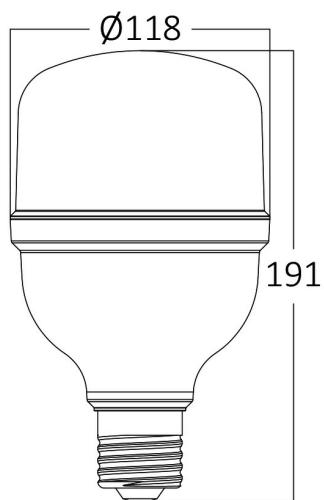

PRODUCT DATASHEET

MODEL NO BA13-34020

DESCRIPTION BRY-ADVANCE-40W-E27-T120-PLS-3000K-LED BULB

General Characteristics

Model No	:	BA13-34020
Main Family	:	Bulbs & Tubes
Sub Family	:	T Shape Bulbs
Type	:	T120
Lamp Shape	:	Non-Directional
Dimmable	:	Not-Dimmable
Light Source	:	LED
Socket	:	E27
Warranty	:	2 years
Class	:	Class II
IP	:	IP20

Electrical Characteristics

Lifetime	:	15000 h
Voltage	:	220-240V
Power Factor	:	<0,5
Material	:	PBT
Working Temperature	:	-20 C+40 C
Frequency	:	50-60 Hz
Current	:	290 mA

Package Informations

N.W.	:	2,65 kgs
G.W.	:	5,50 kgs
PCS/CTN	:	20 pcs
Length	:	635 mm
Width	:	510 mm
Height	:	230 mm
EAN	:	5949097726132

Product Characteristics

Wattage	:	40 w
Color Temperature	:	3000K
Quse Lumen	:	4260 lm
Color Rendering Index (CRI)	:	>80
Energy Efficiency Level	:	F
Beam Angle	:	180° Degrees
Equivalent	:	250 w
Color Category	:	Warm White

Dimensions & Weight

Diameter	:	118 mm
P. Height	:	191 mm
Weight	:	133 gr