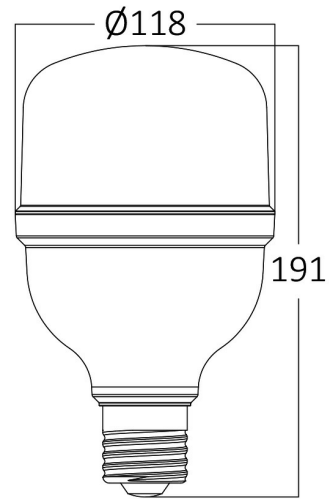

Braytron

PRODUCT DATASHEET

MODEL NO BA13-34020

DESCRIPTION BRY-ADVANCE-40W-E27-T120-PLS-3000K-LED BULB

BRAYTRON SRL

Bulaverdul iuliu maniu, Nr.616, Sector 6, 061129, Bucuresti-ROMANIA

info@braytron.com

www.braytron.com