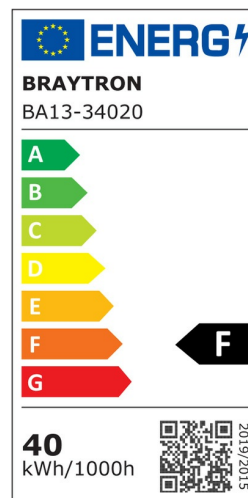

PRODUCT DATASHEET

MODEL NO BA13-34020

DESCRIPTION BRY-ADVANCE-40W-E27-T120-PLS-3000K-LED BULB

General Characteristics

Model No	:	BA13-34020
Main Family	:	Bulbs & Tubes
Sub Family	:	T Shape Bulbs
Type	:	T120
Lamp Shape	:	Non-Directional
Dimmable	:	Not-Dimmable
Light Source	:	LED
Socket	:	E27
Warranty	:	2 years
Class	:	Class II
IP	:	IP20

Electrical Characteristics

Lifetime	:	15000 h
Voltage	:	220-240V
Power Factor	:	<0,5
Material	:	PBT
Working Temperature	:	-20 C+40 C
Frequency	:	50-60 Hz
Current	:	290 mA

Package Informations

N.W.	:	2,65 kgs
G.W.	:	5,50 kgs
PCS/CTN	:	20 pcs
Length	:	635 mm
Width	:	510 mm
Height	:	230 mm
EAN	:	5949097726132

Product Characteristics

Wattage	:	40 w
Color Temperature	:	3000K
Quse Lumen	:	4260 lm
Color Rendering Index (CRI)	:	>80
Energy Efficiency Level	:	F
Beam Angle	:	180° Degrees
Equivalent	:	250 w
Color Category	:	Warm White

Dimensions & Weight

Diameter	:	118 mm
P. Height	:	191 mm
Weight	:	133 gr