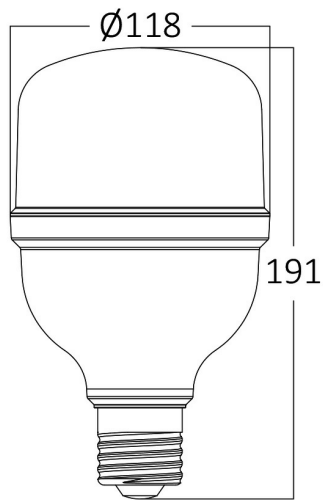

Braytron

PRODUCT DATASHEET

MODEL NO BA13-34020

DESCRIPTION BRY-ADVANCE-40W-E27-T120-PLS-3000K-LED BULB

BRAYTRON SRL

Bulaverdul iuliu maniu, Nr.616, Sector 6, 061129, Bucuresti-ROMANIA

info@braytron.com

www.braytron.com