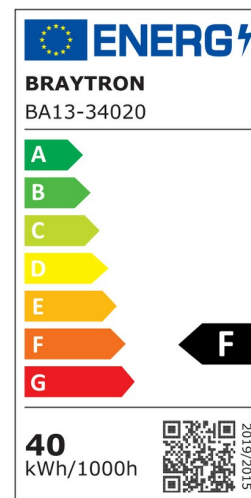

## PRODUCT DATASHEET

MODEL NO BA13-34020

DESCRIPTION BRY-ADVANCE-40W-E27-T120-PLS-3000K-LED BULB

### General Characteristics

Model No	:	BA13-34020
Main Family	:	Bulbs & Tubes
Sub Family	:	T Shape Bulbs
Type	:	T120
Lamp Shape	:	Non-Directional
Dimmable	:	Not-Dimmable
Light Source	:	LED
Socket	:	E27
Warranty	:	2 years
Class	:	Class II
IP	:	IP20

### Product Characteristics

Wattage	:	40 w
Color Temperature	:	3000K
Quse Lumen	:	4260 lm
Color Rendering Index (CRI)	:	>80
Energy Efficiency Level	:	F
Beam Angle	:	180° Degrees
Equivalent	:	250 w
Color Category	:	Warm White

### Dimensions & Weight

Diameter	:	118 mm
P. Height	:	191 mm
Weight	:	133 gr