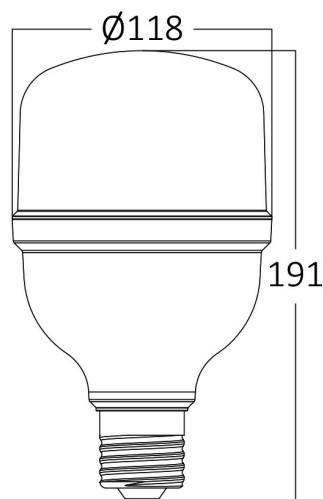

PRODUCT DATASHEET

MODEL NO BA13-34020

DESCRIPTION BRY-ADVANCE-40W-E27-T120-PLS-3000K-LED BULB

General Characteristics

Model No	:	BA13-34020
Main Family	:	Bulbs & Tubes
Sub Family	:	T Shape Bulbs
Type	:	T120
Lamp Shape	:	Non-Directional
Dimmable	:	Not-Dimmable
Light Source	:	LED
Socket	:	E27
Warranty	:	2 years
Class	:	Class II
IP	:	IP20

Electrical Characteristics

Lifetime	:	15000 h
Voltage	:	220-240V
Power Factor	:	<0,5
Material	:	PBT
Working Temperature	:	-20 C+40 C
Frequency	:	50-60 Hz
Current	:	290 mA

Package Informations

N.W.	:	2,65 kgs
G.W.	:	5,50 kgs
PCS/CTN	:	20 pcs
Length	:	635 mm
Width	:	510 mm
Height	:	230 mm
EAN	:	5949097726132

Product Characteristics

Wattage	:	40 w
Color Temperature	:	3000K
Quse Lumen	:	4260 lm
Color Rendering Index (CRI)	:	>80
Energy Efficiency Level	:	F
Beam Angle	:	180° Degrees
Equivalent	:	250 w
Color Category	:	Warm White

Dimensions & Weight

Diameter	:	118 mm
P. Height	:	191 mm
Weight	:	133 gr