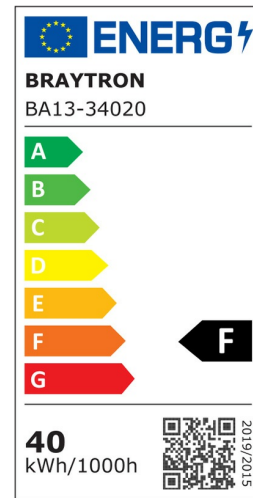

Braytron

PRODUCT DATASHEET

MODEL NO BA13-34020

DESCRIPTION BRY-ADVANCE-40W-E27-T120-PLS-3000K-LED BULB

BRAYTRON SRL

Bulaverdul iuliu maniu, Nr.616, Sector 6, 061129, Bucuresti-ROMANIA

info@braytron.com

www.braytron.com

General Characteristics

Model No	:	BA13-34020
Main Family	:	Bulbs & Tubes
Sub Family	:	T Shape Bulbs
Type	:	T120
Lamp Shape	:	Non-Directional
Dimmable	:	Not-Dimmable
Light Source	:	LED
Socket	:	E27
Warranty	:	2 years
Class	:	Class II
IP	:	IP20

Electrical Characteristics

Lifetime	:	15000 h
Voltage	:	220-240V
Power Factor	:	>0,5
Material	:	PBT
Working Temperature	:	-20 C+40 C
Frequency	:	50-60 Hz
Current	:	290 mA

Package Informations

N.W.	:	2,40 kgs
G.W.	:	3,95 kgs
PCS/CTN	:	20 pcs
Length	:	605 mm
Width	:	260 mm
Height	:	390 mm
EAN	:	5949097726132

Product Characteristics

Wattage	:	40 w
Color Temperature	:	3000K
Quse Lumen	:	4260 lm
Color Rendering Index (CRI)	:	>80
Energy Efficiency Level	:	F
Beam Angle	:	180° Degrees
Equivalent	:	250 w
Color Category	:	Warm White