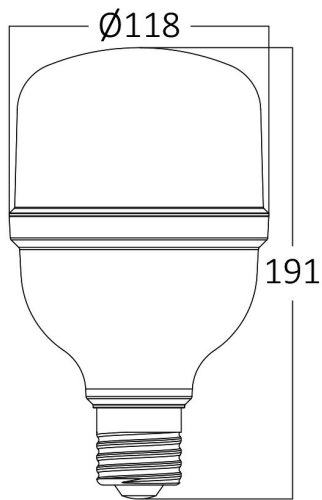

Braytron

PRODUCT DATASHEET

MODEL NO BA13-33823

DESCRIPTION BRY-PREMIUM-38W-E27-T120-6500K-LED BULB

BRAYTRON SRL

Bulavardul iuliu maniu, Nr.616, Sector 6, 061129, Bucuresti-ROMANIA

info@braytron.com

www.braytron.com

General Characteristics

Model No	:	BA13-33823
Main Family	:	Bulbs & Tubes
Sub Family	:	T Shape Bulbs
Type	:	T120
Lamp Shape	:	Non-Directional
Dimmable	:	Not-Dimmable
Light Source	:	LED
Socket	:	E27
Warranty	:	2 years
Class	:	Class II
IP	:	IP20

Electrical Characteristics

Lifetime	:	15000 h
Voltage	:	220-240V
Power Factor	:	>0,9
Material	:	PBT
Working Temperature	:	-20 C+40 C
Frequency	:	50-60 Hz
Current	:	175 mA

Package Informations

N.W.	:	2,90 kgs
G.W.	:	4,45 kgs
PCS/CTN	:	20 pcs
Length	:	610 mm
Width	:	255 mm
Height	:	390 mm
EAN	:	5949097726224

Dimensions & Weight

Diameter	:	117 mm
P. Height	:	181 mm
Weight	:	145 gr