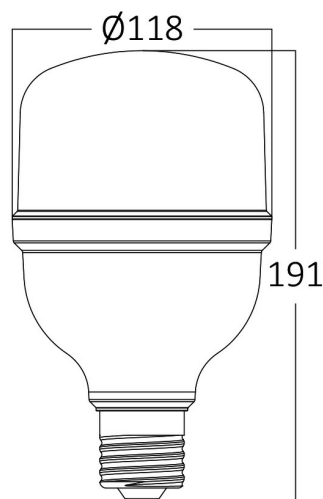

## PRODUCT DATASHEET

MODEL NO BA13-33823

DESCRIPTION BRY-PREMIUM-38W-E27-T120-6500K-LED BULB

### General Characteristics

Model No	:	BA13-33823
Main Family	:	Bulbs & Tubes
Sub Family	:	T Shape Bulbs
Type	:	T120
Lamp Shape	:	Non-Directional
Dimmable	:	Not-Dimmable
Light Source	:	LED
Socket	:	E27
Warranty	:	2 years
Class	:	Class II
IP	:	IP20

### Package Informations

N.W.	:	3,30 kgs
G.W.	:	6,00 kgs
PCS/CTN	:	20 pcs
Length	:	635 mm
Width	:	510 mm
Height	:	230 mm
EAN	:	5949097726224

### Dimensions & Weight

Diameter	:	118 mm
P. Height	:	191 mm
Weight	:	165 gr