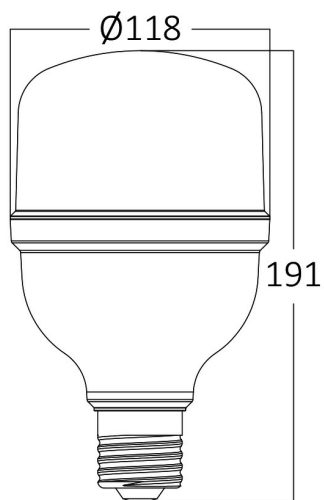

## PRODUCT DATASHEET

MODEL NO BA13-33823

DESCRIPTION BRY-PREMIUM-38W-E27-T120-6500K-LED BULB

### General Characteristics

Model No	:	BA13-33823
Main Family	:	Bulbs & Tubes
Sub Family	:	T Shape Bulbs
Type	:	T120
Lamp Shape	:	Non-Directional
Dimmable	:	Not-Dimmable
Light Source	:	LED
Socket	:	E27
Warranty	:	2 years
Class	:	Class II
IP	:	IP20

### Package Informations

N.W.	:	3,30 kgs
G.W.	:	6,00 kgs
PCS/CTN	:	20 pcs
Length	:	635 mm
Width	:	510 mm
Height	:	230 mm
EAN	:	5949097726224

### Dimensions & Weight

Diameter	:	118 mm
P. Height	:	191 mm
Weight	:	165 gr