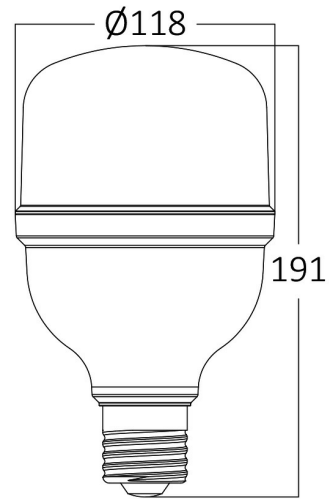

Braytron

PRODUCT DATASHEET

MODEL NO BA13-33823

DESCRIPTION BRY-PREMIUM-38W-E27-T120-6500K-LED BULB

BRAYTRON SRL

Bulavardul iuliu maniu, Nr.616, Sector 6, 061129, Bucuresti-ROMANIA

info@braytron.com

www.braytron.com

General Characteristics

Model No	:	BA13-33823
Main Family	:	Bulbs & Tubes
Sub Family	:	T Shape Bulbs
Type	:	T120
Lamp Shape	:	Non-Directional
Dimmable	:	Not-Dimmable
Light Source	:	LED
Socket	:	E27
Warranty	:	2 years
Class	:	Class II
IP	:	IP20

Electrical Characteristics

Lifetime	:	15000 h
Voltage	:	220-240V
Power Factor	:	>0,9
Material	:	PBT
Working Temperature	:	-20 C+40 C
Frequency	:	50-60 Hz
Current	:	175 mA

Package Informations

N.W.	:	2,90 kgs
G.W.	:	4,45 kgs
PCS/CTN	:	20 pcs
Length	:	610 mm
Width	:	255 mm
Height	:	390 mm
EAN	:	5949097726224

Dimensions & Weight

Diameter	:	117 mm
P. Height	:	181 mm
Weight	:	145 gr