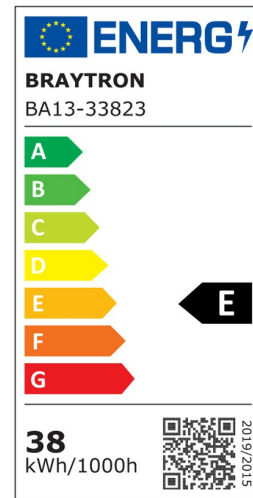

Braytron

PRODUCT DATASHEET

MODEL NO BA13-33823

DESCRIPTION BRY-PREMIUM-38W-E27-T120-6500K-LED BULB

BRAYTRON SRL

Bulavardul iuliu maniu, Nr.616, Sector 6, 061129, Bucuresti-ROMANIA

info@braytron.com

www.braytron.com

General Characteristics

Model No	:	BA13-33823
Main Family	:	Bulbs & Tubes
Sub Family	:	T Shape Bulbs
Type	:	T120
Lamp Shape	:	Non-Directional
Dimmable	:	Not-Dimmable
Light Source	:	LED
Socket	:	E27
Warranty	:	2 years
Class	:	Class II
IP	:	IP20

Electrical Characteristics

Lifetime	:	15000 h
Voltage	:	220-240V
Power Factor	:	>0,9
Material	:	PBT
Working Temperature	:	-20 C+40 C
Frequency	:	50-60 Hz
Current	:	175 mA

Package Informations

N.W.	:	2,90 kgs
G.W.	:	4,45 kgs
PCS/CTN	:	20 pcs
Length	:	610 mm
Width	:	255 mm
Height	:	390 mm
EAN	:	5949097726224

Product Characteristics

Wattage	:	38 w
Color Temperature	:	6500K
Quse Lumen	:	4260 lm
Color Rendering Index (CRI)	:	>80
Energy Efficiency Level	:	E
Beam Angle	:	180° Degrees
Equivalent	:	250 w
Color Category	:	Cool White