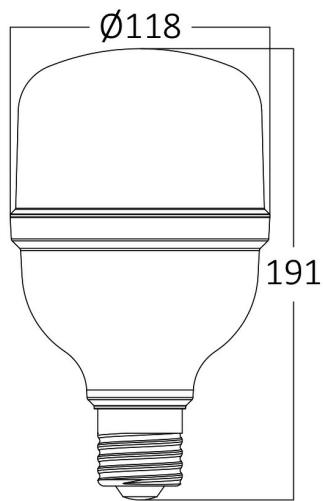

PRODUCT DATASHEET

MODEL NO BA13-33820

DESCRIPTION BRY-PREMIUM-38W-E27-T120-3000K-LED BULB

General Characteristics

Model No	:	BA13-33820
Main Family	:	Bulbs & Tubes
Sub Family	:	T Shape Bulbs
Type	:	T120
Lamp Shape	:	Non-Directional
Dimmable	:	Not-Dimmable
Light Source	:	LED
Socket	:	E27
Warranty	:	2 years
Class	:	Class II
IP	:	IP20

Electrical Characteristics

Lifetime	:	15000 h
Voltage	:	220-240V
Power Factor	:	>0,9
Material	:	PBT
Working Temperature	:	-20 C+40 C
Frequency	:	50-60 Hz
Current	:	175 mA

Package Informations

N.W.	:	3,30 kgs
G.W.	:	6,00 kgs
PCS/CTN	:	20 pcs
Length	:	635 mm
Width	:	510 mm
Height	:	230 mm
EAN	:	5949097726217

Product Characteristics

Wattage	:	38 w
Color Temperature	:	3000K
Quse Lumen	:	4260 lm
Color Rendering Index (CRI)	:	>80
Energy Efficiency Level	:	E
Beam Angle	:	180° Degrees
Equivalent	:	250 w
Color Category	:	Warm White

Dimensions & Weight

Diameter	:	118 mm
P. Height	:	191 mm
Weight	:	165 gr