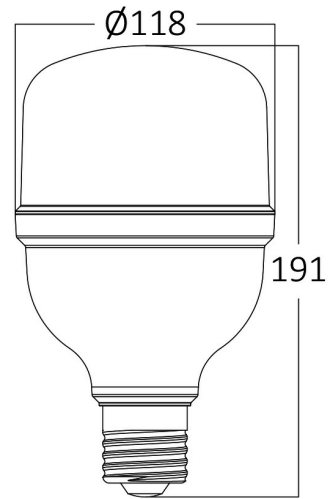

Braytron

PRODUCT DATASHEET

MODEL NO BA13-33820

DESCRIPTION BRY-PREMIUM-38W-E27-T120-3000K-LED BULB

BRAYTRON SRL

Bulaverdul iuliu maniu, Nr.616, Sector 6, 061129, Bucuresti-ROMANIA

info@braytron.com

www.braytron.com

Page 1-2

General Characteristics

Model No	:	BA13-33820
Main Family	:	Bulbs & Tubes
Sub Family	:	T Shape Bulbs
Type	:	T120
Lamp Shape	:	Non-Directional
Dimmable	:	Not-Dimmable
Light Source	:	LED
Socket	:	E27
Warranty	:	2 years
Class	:	Class II
IP	:	IP20

Electrical Characteristics

Lifetime	:	15000 h
Voltage	:	220-240V
Power Factor	:	>0,9
Material	:	PBT
Working Temperature	:	-20 C+40 C
Frequency	:	50-60 Hz
Current	:	175 mA

Package Informations

N.W.	:	2,90 kgs
G.W.	:	4,45 kgs
PCS/CTN	:	20 pcs
Length	:	610 mm
Width	:	255 mm
Height	:	390 mm
EAN	:	5949097726217

Dimensions & Weight

Diameter	:	117 mm
P. Height	:	181 mm
Weight	:	145 gr