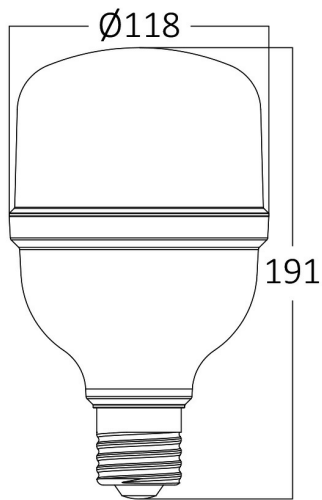

Braytron

PRODUCT DATASHEET

MODEL NO BA13-33820

DESCRIPTION BRY-PREMIUM-38W-E27-T120-3000K-LED BULB

BRAYTRON SRL

Bulaverdul iuliu maniu, Nr.616, Sector 6, 061129, Bucuresti-ROMANIA

info@braytron.com

www.braytron.com

Page 1-2

General Characteristics

Model No	:	BA13-33820
Main Family	:	Bulbs & Tubes
Sub Family	:	T Shape Bulbs
Type	:	T120
Lamp Shape	:	Non-Directional
Dimmable	:	Not-Dimmable
Light Source	:	LED
Socket	:	E27
Warranty	:	2 years
Class	:	Class II
IP	:	IP20

Electrical Characteristics

Lifetime	:	15000 h
Voltage	:	220-240V
Power Factor	:	>0,9
Material	:	PBT
Working Temperature	:	-20 C+40 C
Frequency	:	50-60 Hz
Current	:	175 mA

Package Informations

N.W.	:	2,90 kgs
G.W.	:	4,45 kgs
PCS/CTN	:	20 pcs
Length	:	610 mm
Width	:	255 mm
Height	:	390 mm
EAN	:	5949097726217

Dimensions & Weight

Diameter	:	117 mm
P. Height	:	181 mm
Weight	:	145 gr