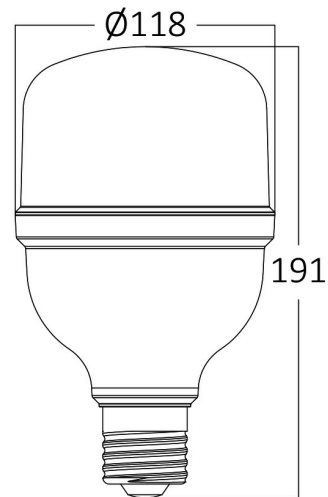

PRODUCT DATASHEET

MODEL NO BA13-33820

DESCRIPTION BRY-PREMIUM-38W-E27-T120-3000K-LED BULB

General Characteristics

Model No	:	BA13-33820
Main Family	:	Bulbs & Tubes
Sub Family	:	T Shape Bulbs
Type	:	T120
Lamp Shape	:	Non-Directional
Dimmable	:	Not-Dimmable
Light Source	:	LED
Socket	:	E27
Warranty	:	2 years
Class	:	Class II
IP	:	IP20

Electrical Characteristics

Lifetime	:	15000 h
Voltage	:	220-240V
Power Factor	:	>0,9
Material	:	PBT
Working Temperature	:	-20 C+40 C
Frequency	:	50-60 Hz
Current	:	175 mA

Package Informations

N.W.	:	3,30 kgs
G.W.	:	6,00 kgs
PCS/CTN	:	20 pcs
Length	:	635 mm
Width	:	510 mm
Height	:	230 mm
EAN	:	5949097726217

Product Characteristics

Wattage	:	38 w
Color Temperature	:	3000K
Quse Lumen	:	4260 lm
Color Rendering Index (CRI)	:	>80
Energy Efficiency Level	:	E
Beam Angle	:	180° Degrees
Equivalent	:	250 w
Color Category	:	Warm White

Dimensions & Weight

Diameter	:	118 mm
P. Height	:	191 mm
Weight	:	165 gr