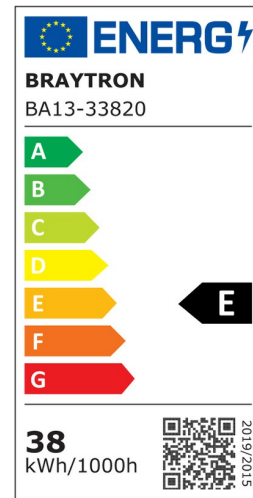

Braytron

PRODUCT DATASHEET

MODEL NO BA13-33820

DESCRIPTION BRY-PREMIUM-38W-E27-T120-3000K-LED BULB

BRAYTRON SRL

Bulaverdul iuliu maniu, Nr.616, Sector 6, 061129, Bucuresti-ROMANIA

info@braytron.com

www.braytron.com

Page 1-2

General Characteristics

Model No	:	BA13-33820
Main Family	:	Bulbs & Tubes
Sub Family	:	T Shape Bulbs
Type	:	T120
Lamp Shape	:	Non-Directional
Dimmable	:	Not-Dimmable
Light Source	:	LED
Socket	:	E27
Warranty	:	2 years
Class	:	Class II
IP	:	IP20

Electrical Characteristics

Lifetime	:	15000 h
Voltage	:	220-240V
Power Factor	:	>0,9
Material	:	PBT
Working Temperature	:	-20 C+40 C
Frequency	:	50-60 Hz
Current	:	175 mA

Package Informations

N.W.	:	2,90 kgs
G.W.	:	4,45 kgs
PCS/CTN	:	20 pcs
Length	:	610 mm
Width	:	255 mm
Height	:	390 mm
EAN	:	5949097726217

Product Characteristics

Wattage	:	38 w
Color Temperature	:	3000K
Quse Lumen	:	4260 lm
Color Rendering Index (CRI)	:	>80
Energy Efficiency Level	:	E
Beam Angle	:	180° Degrees
Equivalent	:	250 w
Color Category	:	Warm White