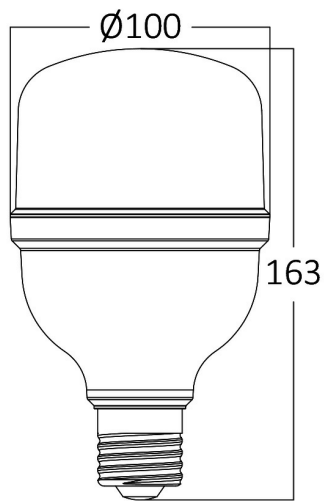

PRODUCT DATASHEET

MODEL NO BA13-33023

DESCRIPTION BRY-ADVANCE-30W-E27-T100-PLS-6500K-LED BULB

General Characteristics

Model No	:	BA13-33023
Main Family	:	Bulbs & Tubes
Sub Family	:	T Shape Bulbs
Type	:	T100
Lamp Shape	:	Non-Directional
Dimmable	:	Not-Dimmable
Light Source	:	LED
Socket	:	E27
Warranty	:	2 years
Class	:	Class II
IP	:	IP20

Electrical Characteristics

Lifetime	:	15000 h
Voltage	:	220-240V
Power Factor	:	<0,5
Material	:	PBT
Working Temperature	:	-20 C+40 C
Frequency	:	50-60 Hz
Current	:	228 mA

Package Informations

N.W.	:	2,80 kgs
G.W.	:	5,85 kgs
PCS/CTN	:	30 pcs
Length	:	655 mm
Width	:	555 mm
Height	:	200 mm
EAN	:	5949097726125

Product Characteristics

Wattage	:	30 w
Color Temperature	:	6500K
Quse Lumen	:	3000 lm
Color Rendering Index (CRI)	:	>80
Energy Efficiency Level	:	F
Beam Angle	:	180° Degrees
Equivalent	:	175 w
Color Category	:	Cool White

Dimensions & Weight

Diameter	:	100 mm
P. Height	:	163 mm
Weight	:	95 gr