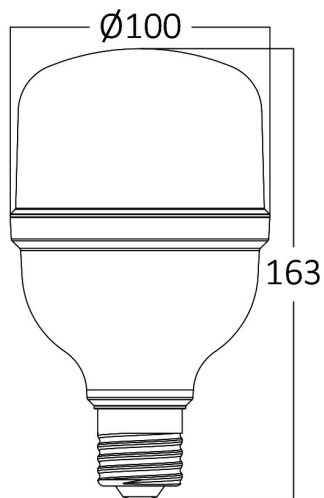

PRODUCT DATASHEET

MODEL NO BA13-33023

DESCRIPTION BRY-ADVANCE-30W-E27-T100-PLS-6500K-LED BULB

General Characteristics

Model No	:	BA13-33023
Main Family	:	Bulbs & Tubes
Sub Family	:	T Shape Bulbs
Type	:	T100
Lamp Shape	:	Non-Directional
Dimmable	:	Not-Dimmable
Light Source	:	LED
Socket	:	E27
Warranty	:	2 years
Class	:	Class II
IP	:	IP20

N.W.	:	2,80 kgs
G.W.	:	5,85 kgs
PCS/CTN	:	30 pcs
Length	:	655 mm
Width	:	555 mm
Height	:	200 mm
EAN	:	5949097726125

Product Characteristics

Wattage	:	30 w
Color Temperature	:	6500K
Quse Lumen	:	3000 lm
Color Rendering Index (CRI)	:	>80
Energy Efficiency Level	:	F
Beam Angle	:	180° Degrees
Equivalent	:	175 w
Color Category	:	Cool White

Dimensions & Weight

Diameter	:	100 mm
P. Height	:	163 mm
Weight	:	95 gr