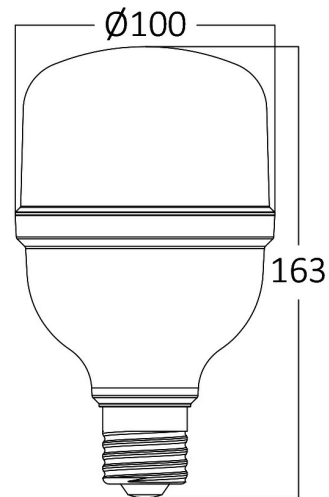

PRODUCT DATASHEET

MODEL NO BA13-33023

DESCRIPTION BRY-ADVANCE-30W-E27-T100-PLS-6500K-LED BULB

General Characteristics

Model No	:	BA13-33023
Main Family	:	Bulbs & Tubes
Sub Family	:	T Shape Bulbs
Type	:	T100
Lamp Shape	:	Non-Directional
Dimmable	:	Not-Dimmable
Light Source	:	LED
Socket	:	E27
Warranty	:	2 years
Class	:	Class II
IP	:	IP20

N.W.	:	2,80 kgs
G.W.	:	5,85 kgs
PCS/CTN	:	30 pcs
Length	:	655 mm
Width	:	555 mm
Height	:	200 mm
EAN	:	5949097726125

Product Characteristics

Wattage	:	30 w
Color Temperature	:	6500K
Quse Lumen	:	3000 lm
Color Rendering Index (CRI)	:	>80
Energy Efficiency Level	:	F
Beam Angle	:	180° Degrees
Equivalent	:	175 w
Color Category	:	Cool White

Dimensions & Weight

Diameter	:	100 mm
P. Height	:	163 mm
Weight	:	95 gr