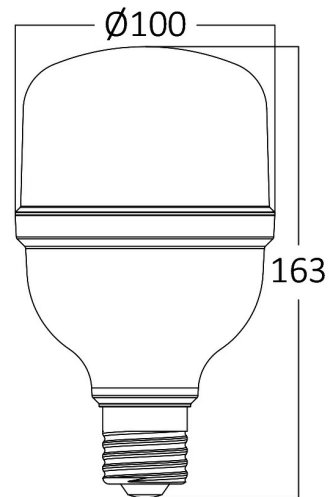

PRODUCT DATASHEET

MODEL NO BA13-33023

DESCRIPTION BRY-ADVANCE-30W-E27-T100-PLS-6500K-LED BULB

General Characteristics

Model No	:	BA13-33023
Main Family	:	Bulbs & Tubes
Sub Family	:	T Shape Bulbs
Type	:	T100
Lamp Shape	:	Non-Directional
Dimmable	:	Not-Dimmable
Light Source	:	LED
Socket	:	E27
Warranty	:	2 years
Class	:	Class II
IP	:	IP20

Electrical Characteristics

Lifetime	:	15000 h
Voltage	:	220-240V
Power Factor	:	<0,5
Material	:	PBT
Working Temperature	:	-20 C+40 C
Frequency	:	50-60 Hz
Current	:	228 mA

Package Informations

N.W.	:	2,80 kgs
G.W.	:	5,85 kgs
PCS/CTN	:	30 pcs
Length	:	655 mm
Width	:	555 mm
Height	:	200 mm
EAN	:	5949097726125

Product Characteristics

Wattage	:	30 w
Color Temperature	:	6500K
Quse Lumen	:	3000 lm
Color Rendering Index (CRI)	:	>80
Energy Efficiency Level	:	F
Beam Angle	:	180° Degrees
Equivalent	:	175 w
Color Category	:	Cool White

Dimensions & Weight

Diameter	:	100 mm
P. Height	:	163 mm
Weight	:	95 gr