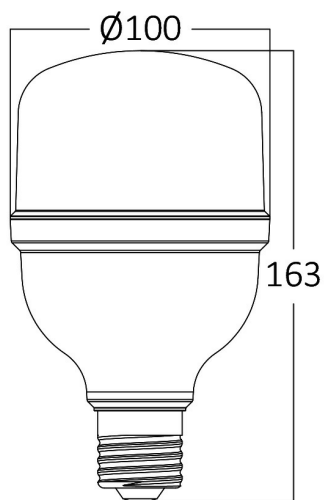

PRODUCT DATASHEET

MODEL NO BA13-33021

DESCRIPTION BRY-ADVANCE-30W-E27-T100-PLS-4000K-LED BULB

General Characteristics

Model No	:	BA13-33021
Main Family	:	Bulbs & Tubes
Sub Family	:	T Shape Bulbs
Type	:	T100
Lamp Shape	:	Non-Directional
Dimmable	:	Not-Dimmable
Light Source	:	LED
Socket	:	E27
Warranty	:	2 years
Class	:	Class II
IP	:	IP20

Electrical Characteristics

Lifetime	:	15000 h
Voltage	:	220-240V
Power Factor	:	<0,5
Material	:	PBT
Working Temperature	:	-20 C+40 C
Frequency	:	50-60 Hz
Current	:	228 mA

Package Informations

N.W.	:	2,80 kgs
G.W.	:	5,85 kgs
PCS/CTN	:	30 pcs
Length	:	655 mm
Width	:	555 mm
Height	:	200 mm
EAN	:	5949097731044

Product Characteristics

Wattage	:	30 w
Color Temperature	:	4000K
Quse Lumen	:	3000 lm
Color Rendering Index (CRI)	:	>80
Energy Efficiency Level	:	F
Beam Angle	:	180° Degrees
Equivalent	:	175 w
Color Category	:	Natural White

Dimensions & Weight

Diameter	:	100 mm
P. Height	:	163 mm
Weight	:	95 gr