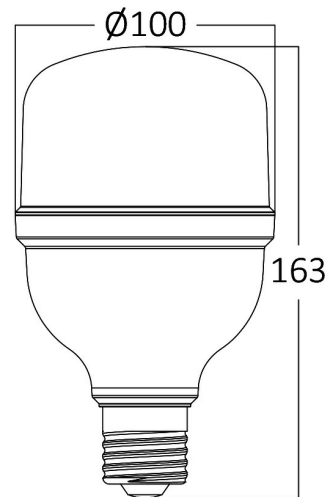

PRODUCT DATASHEET

MODEL NO BA13-33021

DESCRIPTION BRY-ADVANCE-30W-E27-T100-PLS-4000K-LED BULB

General Characteristics

Model No	:	BA13-33021
Main Family	:	Bulbs & Tubes
Sub Family	:	T Shape Bulbs
Type	:	T100
Lamp Shape	:	Non-Directional
Dimmable	:	Not-Dimmable
Light Source	:	LED
Socket	:	E27
Warranty	:	2 years
Class	:	Class II
IP	:	IP20

N.W.	:	2,80 kgs
G.W.	:	5,85 kgs
PCS/CTN	:	30 pcs
Length	:	655 mm
Width	:	555 mm
Height	:	200 mm
EAN	:	5949097731044

Product Characteristics

Wattage	:	30 w
Color Temperature	:	4000K
Quse Lumen	:	3000 lm
Color Rendering Index (CRI)	:	>80
Energy Efficiency Level	:	F
Beam Angle	:	180° Degrees
Equivalent	:	175 w
Color Category	:	Natural White

Dimensions & Weight

Diameter	:	100 mm
P. Height	:	163 mm
Weight	:	95 gr