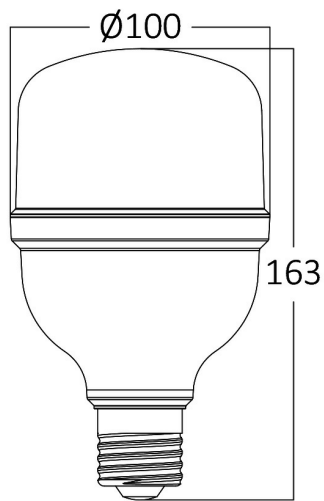

PRODUCT DATASHEET

MODEL NO BA13-33021

DESCRIPTION BRY-ADVANCE-30W-E27-T100-PLS-4000K-LED BULB

General Characteristics

Model No	:	BA13-33021
Main Family	:	Bulbs & Tubes
Sub Family	:	T Shape Bulbs
Type	:	T100
Lamp Shape	:	Non-Directional
Dimmable	:	Not-Dimmable
Light Source	:	LED
Socket	:	E27
Warranty	:	2 years
Class	:	Class II
IP	:	IP20

N.W.	:	2,80 kgs
G.W.	:	5,85 kgs
PCS/CTN	:	30 pcs
Length	:	655 mm
Width	:	555 mm
Height	:	200 mm
EAN	:	5949097731044

Product Characteristics

Wattage	:	30 w
Color Temperature	:	4000K
Quse Lumen	:	3000 lm
Color Rendering Index (CRI)	:	>80
Energy Efficiency Level	:	F
Beam Angle	:	180° Degrees
Equivalent	:	175 w
Color Category	:	Natural White

Dimensions & Weight

Diameter	:	100 mm
P. Height	:	163 mm
Weight	:	95 gr