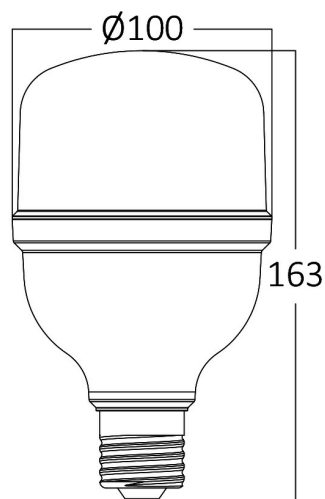

PRODUCT DATASHEET

MODEL NO BA13-33021

DESCRIPTION BRY-ADVANCE-30W-E27-T100-PLS-4000K-LED BULB

General Characteristics

Model No	:	BA13-33021
Main Family	:	Bulbs & Tubes
Sub Family	:	T Shape Bulbs
Type	:	T100
Lamp Shape	:	Non-Directional
Dimmable	:	Not-Dimmable
Light Source	:	LED
Socket	:	E27
Warranty	:	2 years
Class	:	Class II
IP	:	IP20

Electrical Characteristics

Lifetime	:	15000 h
Voltage	:	220-240V
Power Factor	:	<0,5
Material	:	PBT
Working Temperature	:	-20 C+40 C
Frequency	:	50-60 Hz
Current	:	228 mA

Package Informations

N.W.	:	2,80 kgs
G.W.	:	5,85 kgs
PCS/CTN	:	30 pcs
Length	:	655 mm
Width	:	555 mm
Height	:	200 mm
EAN	:	5949097731044

Product Characteristics

Wattage	:	30 w
Color Temperature	:	4000K
Quse Lumen	:	3000 lm
Color Rendering Index (CRI)	:	>80
Energy Efficiency Level	:	F
Beam Angle	:	180° Degrees
Equivalent	:	175 w
Color Category	:	Natural White

Dimensions & Weight

Diameter	:	100 mm
P. Height	:	163 mm
Weight	:	95 gr