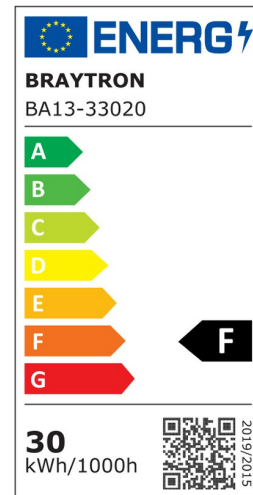

PRODUCT DATASHEET

MODEL NO BA13-33020

DESCRIPTION BRY-ADVANCE-30W-E27-T100-PLS-3000K-LED BULB

General Characteristics

Model No	:	BA13-33020
Main Family	:	Bulbs & Tubes
Sub Family	:	T Shape Bulbs
Type	:	T100
Lamp Shape	:	Non-Directional
Dimmable	:	Not-Dimmable
Light Source	:	LED
Socket	:	E27
Warranty	:	2 years
Class	:	Class II
IP	:	IP20

Electrical Characteristics

Lifetime	:	15000 h
Voltage	:	220-240V
Power Factor	:	<0,5
Material	:	PBT
Working Temperature	:	-20 C+40 C
Frequency	:	50-60 Hz
Current	:	228 mA

Package Informations

N.W.	:	2,80 kgs
G.W.	:	5,85 kgs
PCS/CTN	:	30 pcs
Length	:	655 mm
Width	:	555 mm
Height	:	200 mm
EAN	:	5949097726118

Product Characteristics

Wattage	:	30 w
Color Temperature	:	3000K
Quse Lumen	:	3000 lm
Color Rendering Index (CRI)	:	>80
Energy Efficiency Level	:	F
Beam Angle	:	180° Degrees
Equivalent	:	175 w
Color Category	:	Warm White

Dimensions & Weight

Diameter	:	100 mm
P. Height	:	163 mm
Weight	:	95 gr