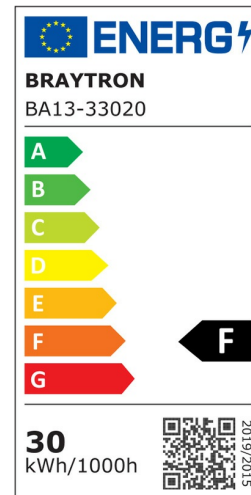

PRODUCT DATASHEET

MODEL NO BA13-33020

DESCRIPTION BRY-ADVANCE-30W-E27-T100-PLS-3000K-LED BULB

General Characteristics

Model No	:	BA13-33020
Main Family	:	Bulbs & Tubes
Sub Family	:	T Shape Bulbs
Type	:	T100
Lamp Shape	:	Non-Directional
Dimmable	:	Not-Dimmable
Light Source	:	LED
Socket	:	E27
Warranty	:	2 years
Class	:	Class II
IP	:	IP20

Electrical Characteristics

Lifetime (at 2.7 h/day)	:	15000 h
Voltage	:	220-240V
Power Factor	:	<0,5
Material	:	PBT
Working Temperature	:	-20 C+40 C
Frequency	:	50-60 Hz
Current	:	228 mA

Package Informations

N.W.	:	2,80 kgs
G.W.	:	5,85 kgs
PCS/CTN	:	30 pcs
Length	:	655 mm
Width	:	555 mm
Height	:	200 mm
EAN	:	5949097726118

Product Characteristics

Wattage	:	30 w
Color Temperature	:	3000K
Quse Lumen	:	3000 lm
Color Rendering Index (CRI)	:	>80
Energy Efficiency Level	:	F
Beam Angle	:	180° Degrees
Equivalent	:	175 w
Color Category	:	Warm White

Dimensions & Weight

Diameter	:	100 mm
P. Height	:	163 mm
Weight	:	95 gr