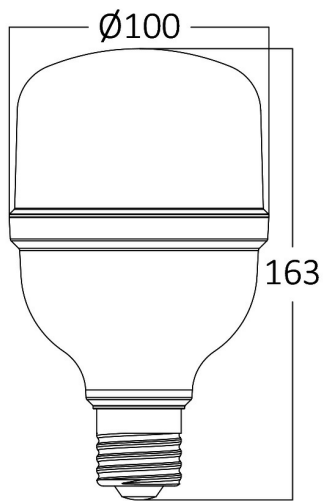

PRODUCT DATASHEET

MODEL NO BA13-33020

DESCRIPTION BRY-ADVANCE-30W-E27-T100-PLS-3000K-LED BULB

General Characteristics

Model No	:	BA13-33020
Main Family	:	Bulbs & Tubes
Sub Family	:	T Shape Bulbs
Type	:	T100
Lamp Shape	:	Non-Directional
Dimmable	:	Not-Dimmable
Light Source	:	LED
Socket	:	E27
Warranty	:	2 years
Class	:	Class II
IP	:	IP20

Electrical Characteristics

Lifetime	:	15000 h
Voltage	:	220-240V
Power Factor	:	<0,5
Material	:	PBT
Working Temperature	:	-20 C+40 C
Frequency	:	50-60 Hz
Current	:	228 mA

Package Informations

N.W.	:	2,80 kgs
G.W.	:	5,85 kgs
PCS/CTN	:	30 pcs
Length	:	655 mm
Width	:	555 mm
Height	:	200 mm
EAN	:	5949097726118

Product Characteristics

Wattage	:	30 w
Color Temperature	:	3000K
Quse Lumen	:	3000 lm
Color Rendering Index (CRI)	:	>80
Energy Efficiency Level	:	F
Beam Angle	:	180° Degrees
Equivalent	:	175 w
Color Category	:	Warm White

Dimensions & Weight

Diameter	:	100 mm
P. Height	:	163 mm
Weight	:	95 gr