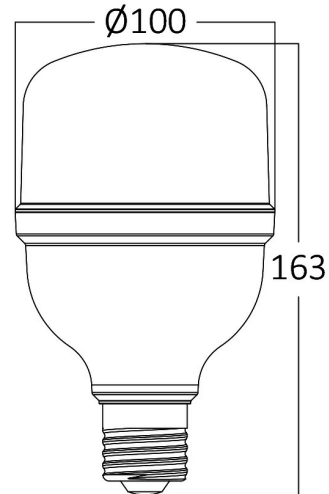

PRODUCT DATASHEET

MODEL NO BA13-33020

DESCRIPTION BRY-ADVANCE-30W-E27-T100-PLS-3000K-LED BULB

General Characteristics

Model No	:	BA13-33020
Main Family	:	Bulbs & Tubes
Sub Family	:	T Shape Bulbs
Type	:	T100
Lamp Shape	:	Non-Directional
Dimmable	:	Not-Dimmable
Light Source	:	LED
Socket	:	E27
Warranty	:	2 years
Class	:	Class II
IP	:	IP20

N.W.	:	2,80 kgs
G.W.	:	5,85 kgs
PCS/CTN	:	30 pcs
Length	:	655 mm
Width	:	555 mm
Height	:	200 mm
EAN	:	5949097726118

Product Characteristics

Wattage	:	30 w
Color Temperature	:	3000K
Quse Lumen	:	3000 lm
Color Rendering Index (CRI)	:	>80
Energy Efficiency Level	:	F
Beam Angle	:	180° Degrees
Equivalent	:	175 w
Color Category	:	Warm White

Dimensions & Weight

Diameter	:	100 mm
P. Height	:	163 mm
Weight	:	95 gr