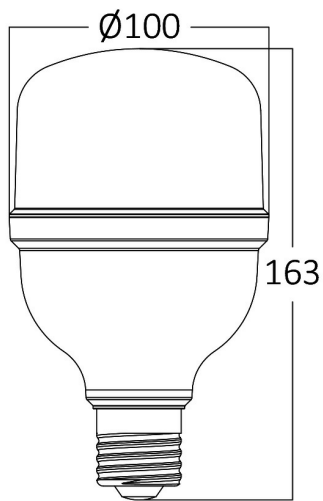

PRODUCT DATASHEET

MODEL NO BA13-33020

DESCRIPTION BRY-ADVANCE-30W-E27-T100-PLS-3000K-LED BULB

General Characteristics

Model No	:	BA13-33020
Main Family	:	Bulbs & Tubes
Sub Family	:	T Shape Bulbs
Type	:	T100
Lamp Shape	:	Non-Directional
Dimmable	:	Not-Dimmable
Light Source	:	LED
Socket	:	E27
Warranty	:	2 years
Class	:	Class II
IP	:	IP20

N.W.	:	2,80 kgs
G.W.	:	5,85 kgs
PCS/CTN	:	30 pcs
Length	:	655 mm
Width	:	555 mm
Height	:	200 mm
EAN	:	5949097726118

Product Characteristics

Wattage	:	30 w
Color Temperature	:	3000K
Quse Lumen	:	3000 lm
Color Rendering Index (CRI)	:	>80
Energy Efficiency Level	:	F
Beam Angle	:	180° Degrees
Equivalent	:	175 w
Color Category	:	Warm White

Dimensions & Weight

Diameter	:	100 mm
P. Height	:	163 mm
Weight	:	95 gr