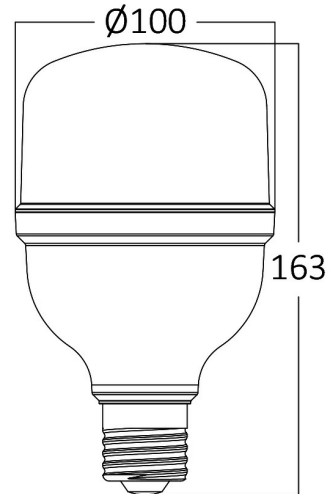

PRODUCT DATASHEET

MODEL NO BA13-33020

DESCRIPTION BRY-ADVANCE-30W-E27-T100-PLS-3000K-LED BULB

General Characteristics

Model No	:	BA13-33020
Main Family	:	Bulbs & Tubes
Sub Family	:	T Shape Bulbs
Type	:	T100
Lamp Shape	:	Non-Directional
Dimmable	:	Not-Dimmable
Light Source	:	LED
Socket	:	E27
Warranty	:	2 years
Class	:	Class II
IP	:	IP20

Electrical Characteristics

Lifetime	:	15000 h
Voltage	:	220-240V
Power Factor	:	<0,5
Material	:	PBT
Working Temperature	:	-20 C+40 C
Frequency	:	50-60 Hz
Current	:	228 mA

Package Informations

N.W.	:	2,80 kgs
G.W.	:	5,85 kgs
PCS/CTN	:	30 pcs
Length	:	655 mm
Width	:	555 mm
Height	:	200 mm
EAN	:	5949097726118

Product Characteristics

Wattage	:	30 w
Color Temperature	:	3000K
Quse Lumen	:	3000 lm
Color Rendering Index (CRI)	:	>80
Energy Efficiency Level	:	F
Beam Angle	:	180° Degrees
Equivalent	:	175 w
Color Category	:	Warm White

Dimensions & Weight

Diameter	:	100 mm
P. Height	:	163 mm
Weight	:	95 gr