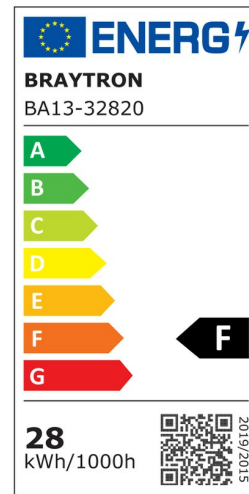

Braytron

PRODUCT DATASHEET

MODEL NO BA13-32823

DESCRIPTION BRY-PREMIUM-28W-E27-T100-6500K-LED BULB

BRAYTRON SRL

Bulaverdul iuliu maniu, Nr.616, Sector 6, 061129, Bucuresti-ROMANIA

info@braytron.com

www.braytron.com

Page 1-2

General Characteristics

Model No	:	BA13-32823
Main Family	:	Bulbs & Tubes
Sub Family	:	T Shape Bulbs
Type	:	T100
Lamp Shape	:	Non-Directional
Dimmable	:	Not-Dimmable
Light Source	:	LED
Socket	:	E27
Warranty	:	2 years
Class	:	Class II
IP	:	IP20

Electrical Characteristics

Lifetime	:	15000 h
Voltage	:	220-240V
Power Factor	:	>0,9
Material	:	PBT
Working Temperature	:	-20 C+40 C
Frequency	:	50-60 Hz
Current	:	127 mA

Package Informations

N.W.	:	3,15 kgs
G.W.	:	4,80 kgs
PCS/CTN	:	30 pcs
Length	:	515 mm
Width	:	315 mm
Height	:	350 mm
EAN	:	5949097726200

Product Characteristics

Wattage	:	28 w
Color Temperature	:	6500K
Quse Lumen	:	3000 lm
Color Rendering Index (CRI)	:	>80
Energy Efficiency Level	:	F
Beam Angle	:	180° Degrees
Equivalent	:	175 w
Color Category	:	Cool White