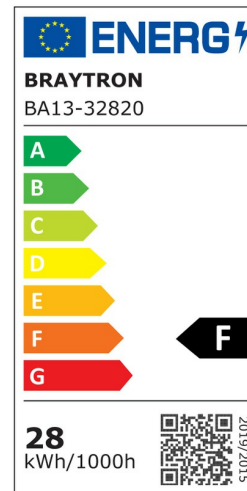

## PRODUCT DATASHEET

MODEL NO BA13-32823

DESCRIPTION BRY-PREMIUM-28W-E27-T100-6500K-LED BULB

### General Characteristics

Model No	:	BA13-32823
Main Family	:	Bulbs & Tubes
Sub Family	:	T Shape Bulbs
Type	:	T100
Lamp Shape	:	Non-Directional
Dimmable	:	Not-Dimmable
Light Source	:	LED
Socket	:	E27
Warranty	:	2 years
Class	:	Class II
IP	:	IP20

### Product Characteristics

Wattage	:	28 w
Color Temperature	:	6500K
Quse Lumen	:	3000 lm
Color Rendering Index (CRI)	:	>80
Energy Efficiency Level	:	F
Beam Angle	:	180° Degrees
Equivalent	:	175 w
Color Category	:	Cool White

### Dimensions & Weight

Diameter	:	100 mm
P. Height	:	163 mm
Weight	:	110 gr