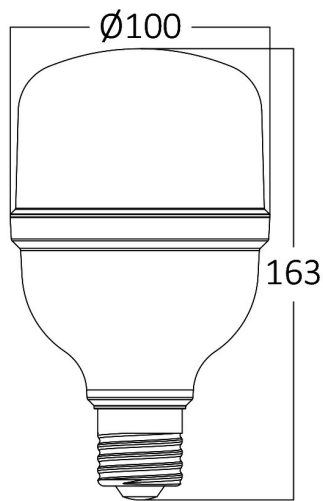

PRODUCT DATASHEET

MODEL NO BA13-32821

DESCRIPTION BRY-PREMIUM-28W-E27-T100-4000K-LED BULB

General Characteristics

Model No	:	BA13-32821
Main Family	:	Bulbs & Tubes
Sub Family	:	T Shape Bulbs
Type	:	T100
Lamp Shape	:	Non-Directional
Dimmable	:	Not-Dimmable
Light Source	:	LED
Socket	:	E27
Warranty	:	2 years
Class	:	Class II
IP	:	IP20

Electrical Characteristics

Lifetime	:	15000 h
Voltage	:	220-240V
Power Factor	:	>0,9
Material	:	PBT
Working Temperature	:	-20 C+40 C
Frequency	:	50-60 Hz
Current	:	127 mA

Package Informations

N.W.	:	3,30 kgs
G.W.	:	6,30 kgs
PCS/CTN	:	30 pcs
Length	:	655 mm
Width	:	555 mm
Height	:	200 mm
EAN	:	5949097731037

Product Characteristics

Wattage	:	28 w
Color Temperature	:	4000K
Quse Lumen	:	3000 lm
Color Rendering Index (CRI)	:	>80
Energy Efficiency Level	:	F
Beam Angle	:	180° Degrees
Equivalent	:	175 w
Color Category	:	Natural White

Dimensions & Weight

Diameter	:	100 mm
P. Height	:	163 mm
Weight	:	110 gr