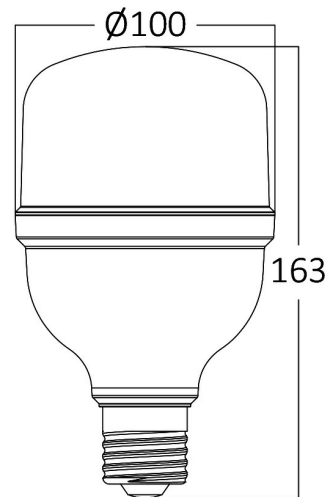

PRODUCT DATASHEET

MODEL NO BA13-32821

DESCRIPTION BRY-PREMIUM-28W-E27-T100-4000K-LED BULB

General Characteristics

Model No	:	BA13-32821
Main Family	:	Bulbs & Tubes
Sub Family	:	T Shape Bulbs
Type	:	T100
Lamp Shape	:	Non-Directional
Dimmable	:	Not-Dimmable
Light Source	:	LED
Socket	:	E27
Warranty	:	2 years
Class	:	Class II
IP	:	IP20

Electrical Characteristics

Lifetime	:	15000 h
Voltage	:	220-240V
Power Factor	:	>0,9
Material	:	PBT
Working Temperature	:	-20 C+40 C
Frequency	:	50-60 Hz
Current	:	127 mA

Package Informations

N.W.	:	3,30 kgs
G.W.	:	6,30 kgs
PCS/CTN	:	30 pcs
Length	:	655 mm
Width	:	555 mm
Height	:	200 mm
EAN	:	5949097731037

Product Characteristics

Wattage	:	28 w
Color Temperature	:	4000K
Quse Lumen	:	3000 lm
Color Rendering Index (CRI)	:	>80
Energy Efficiency Level	:	F
Beam Angle	:	180° Degrees
Equivalent	:	175 w
Color Category	:	Natural White

Dimensions & Weight

Diameter	:	100 mm
P. Height	:	163 mm
Weight	:	110 gr