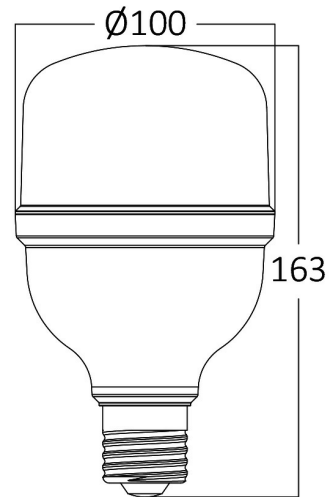

Braytron

PRODUCT DATASHEET

MODEL NO BA13-32821

DESCRIPTION BRY-PREMIUM-28W-E27-T100-4000K-LED BULB

BRAYTRON SRL

Bulavardul Iuliu Maniu, Nr.616, Sector 6, 061129, Bucuresti-ROMANIA

info@braytron.com

www.braytron.com