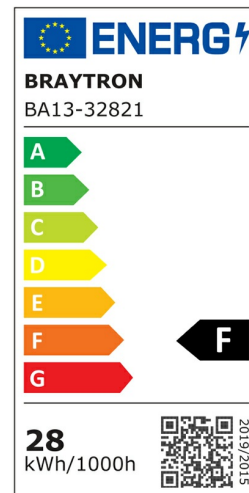

PRODUCT DATASHEET

MODEL NO BA13-32821

DESCRIPTION BRY-PREMIUM-28W-E27-T100-4000K-LED BULB

General Characteristics

Model No	:	BA13-32821
Main Family	:	Bulbs & Tubes
Sub Family	:	T Shape Bulbs
Type	:	T100
Lamp Shape	:	Non-Directional
Dimmable	:	Not-Dimmable
Light Source	:	LED
Socket	:	E27
Warranty	:	2 years
Class	:	Class II
IP	:	IP20

Electrical Characteristics

Lifetime	:	15000 h
Voltage	:	220-240V
Power Factor	:	>0,9
Material	:	PBT
Working Temperature	:	-20 C+40 C
Frequency	:	50-60 Hz
Current	:	127 mA

Package Informations

N.W.	:	3,30 kgs
G.W.	:	6,30 kgs
PCS/CTN	:	30 pcs
Length	:	655 mm
Width	:	555 mm
Height	:	200 mm
EAN	:	5949097731037

Product Characteristics

Wattage	:	28 w
Color Temperature	:	4000K
Quse Lumen	:	3000 lm
Color Rendering Index (CRI)	:	>80
Energy Efficiency Level	:	F
Beam Angle	:	180° Degrees
Equivalent	:	175 w
Color Category	:	Natural White

Dimensions & Weight

Diameter	:	100 mm
P. Height	:	163 mm
Weight	:	110 gr