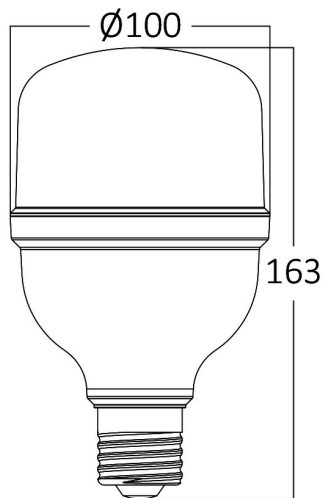

Braytron

PRODUCT DATASHEET

MODEL NO BA13-32821

DESCRIPTION BRY-PREMIUM-28W-E27-T100-4000K-LED BULB

BRAYTRON SRL

Bulavardul Iuliu Maniu, Nr.616, Sector 6, 061129, Bucuresti-ROMANIA

info@braytron.com

www.braytron.com