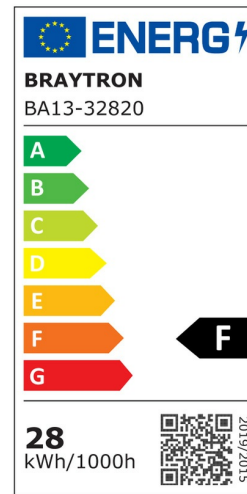

## PRODUCT DATASHEET

MODEL NO BA13-32820

DESCRIPTION BRY-PREMIUM-28W-E27-T100-3000K-LED BULB

BRAYTRON SRL

Bulaverdul iuliu maniu, Nr.616, Sector 6, 061129, Bucuresti-ROMANIA

info@braytron.com

www.braytron.com

### Product Characteristics

Wattage	:	28 w
Color Temperature	:	3000K
Quse Lumen	:	3000 lm
Color Rendering Index (CRI)	:	>80
Energy Efficiency Level	:	F
Beam Angle	:	180° Degrees
Equivalent	:	175 w
Color Category	:	Warm White