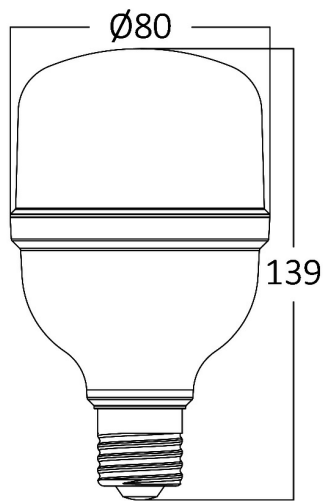

PRODUCT DATASHEET

MODEL NO BA13-32023

DESCRIPTION BRY-ADVANCE-20W-E27-T80-PLS-6500K-LED BULB

General Characteristics

Model No	:	BA13-32023
Main Family	:	Bulbs & Tubes
Sub Family	:	T Shape Bulbs
Type	:	T80
Lamp Shape	:	Non-Directional
Dimmable	:	Not-Dimmable
Light Source	:	LED
Socket	:	E27
Warranty	:	2 years
Class	:	Class II
IP	:	IP20

N.W.	:	2,50 kgs
G.W.	:	5,00 kgs
PCS/CTN	:	40 pcs
Length	:	435 mm
Width	:	350 mm
Height	:	330 mm
EAN	:	5949097726101

Product Characteristics

Wattage	:	20 w
Color Temperature	:	6500K
Quse Lumen	:	2100 lm
Color Rendering Index (CRI)	:	>80
Energy Efficiency Level	:	F
Beam Angle	:	180° Degrees
Equivalent	:	130 w
Color Category	:	Cool White

Dimensions & Weight

Diameter	:	80 mm
P. Height	:	139 mm
Weight	:	63 gr