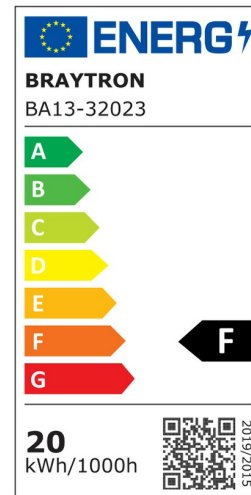

PRODUCT DATASHEET

MODEL NO BA13-32023

DESCRIPTION BRY-ADVANCE-20W-E27-T80-PLS-6500K-LED BULB

General Characteristics

Model No	:	BA13-32023
Main Family	:	Bulbs & Tubes
Sub Family	:	T Shape Bulbs
Type	:	T80
Lamp Shape	:	Non-Directional
Dimmable	:	Not-Dimmable
Light Source	:	LED
Socket	:	E27
Warranty	:	2 years
Class	:	Class II
IP	:	IP20

Electrical Characteristics

Lifetime (at 2.7 h/day)	:	15000 h
Voltage	:	220-240V
Power Factor	:	>0,5
Material	:	PBT
Working Temperature	:	-20 C+40 C
Frequency	:	50-60 Hz
Current	:	137 mA

Package Informations

N.W.	:	2,50 kgs
G.W.	:	5,00 kgs
PCS/CTN	:	40 pcs
Length	:	435 mm
Width	:	350 mm
Height	:	330 mm
EAN	:	5949097726101

Product Characteristics

Wattage	:	20 w
Color Temperature	:	6500K
Quse Lumen	:	2100 lm
Color Rendering Index (CRI)	:	>80
Energy Efficiency Level	:	F
Beam Angle	:	180° Degrees
Equivalent	:	130 w
Color Category	:	Cool White

Dimensions & Weight

Diameter	:	80 mm
P. Height	:	139 mm
Weight	:	63 gr