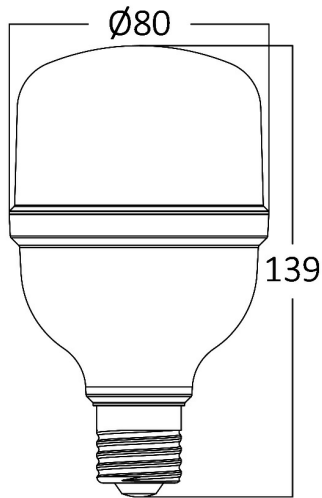

Braytron

PRODUCT DATASHEET

MODEL NO BA13-32023

DESCRIPTION BRY-ADVANCE-20W-E27-T80-PLS-6500K-LED BULB

BRAYTRON SRL

Bulavardul Iuliu Maniu, Nr.616, Sector 6, 061129, Bucuresti-ROMANIA

info@braytron.com

www.braytron.com

Page 1-2