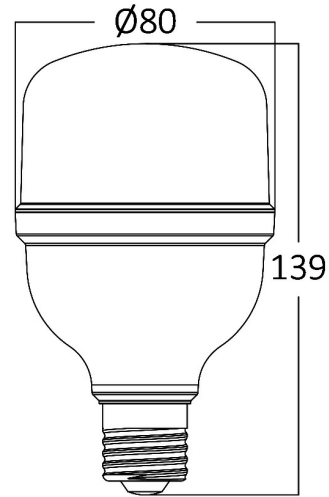

Braytron

PRODUCT DATASHEET

MODEL NO BA13-32023

DESCRIPTION BRY-ADVANCE-20W-E27-T80-PLS-6500K-LED BULB

BRAYTRON SRL

Bulavardul Iuliu Maniu, Nr.616, Sector 6, 061129, Bucuresti-ROMANIA

info@braytron.com

www.braytron.com

Page 1-2