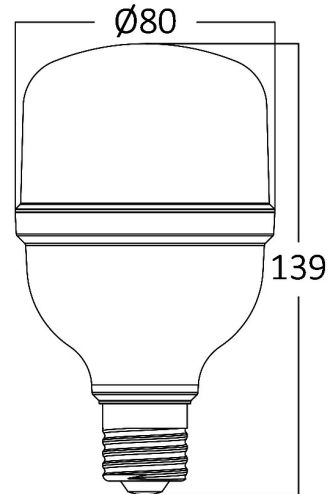

PRODUCT DATASHEET

MODEL NO BA13-32023

DESCRIPTION BRY-ADVANCE-20W-E27-T80-PLS-6500K-LED BULB

General Characteristics

Model No	:	BA13-32023
Main Family	:	Bulbs & Tubes
Sub Family	:	T Shape Bulbs
Type	:	T80
Lamp Shape	:	Non-Directional
Dimmable	:	Not-Dimmable
Light Source	:	LED
Socket	:	E27
Warranty	:	2 years
Class	:	Class II
IP	:	IP20

N.W.	:	2,50 kgs
G.W.	:	5,00 kgs
PCS/CTN	:	40 pcs
Length	:	435 mm
Width	:	350 mm
Height	:	330 mm
EAN	:	5949097726101

Product Characteristics

Wattage	:	20 w
Color Temperature	:	6500K
Quse Lumen	:	2100 lm
Color Rendering Index (CRI)	:	>80
Energy Efficiency Level	:	F
Beam Angle	:	180° Degrees
Equivalent	:	130 w
Color Category	:	Cool White

Dimensions & Weight

Diameter	:	80 mm
P. Height	:	139 mm
Weight	:	63 gr