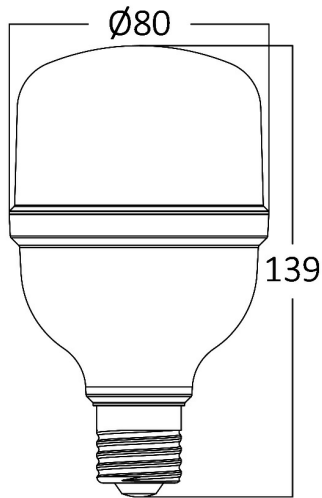

Braytron

PRODUCT DATASHEET

MODEL NO BA13-32021

DESCRIPTION BRY-ADVANCE-20W-E27-T80-PLS-4000K-LED BULB

BRAYTRON SRL

Bulaverdul iuliu maniu, Nr.616, Sector 6, 061129, Bucuresti-ROMANIA

info@braytron.com

www.braytron.com