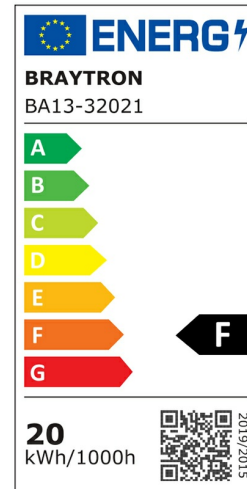

Braytron

PRODUCT DATASHEET

MODEL NO BA13-32021

DESCRIPTION BRY-ADVANCE-20W-E27-T80-PLS-4000K-LED BULB

BRAYTRON SRL

Bulaverdul iuliu maniu, Nr.616, Sector 6, 061129, Bucuresti-ROMANIA

info@braytron.com

www.braytron.com

General Characteristics

Model No	:	BA13-32021
Main Family	:	Bulbs & Tubes
Sub Family	:	T Shape Bulbs
Type	:	T80
Lamp Shape	:	Non-Directional
Dimmable	:	Not-Dimmable
Light Source	:	LED
Socket	:	E27
Warranty	:	2 years
Class	:	Class II
IP	:	IP20

Electrical Characteristics

Lifetime	:	15000 h
Voltage	:	220-240V
Power Factor	:	>0,5
Material	:	PBT
Working Temperature	:	-20 C+40 C
Frequency	:	50-60 Hz
Current	:	137 mA

Package Informations

N.W.	:	2,45 kgs
G.W.	:	4,10 kgs
PCS/CTN	:	40 pcs
Length	:	425 mm
Width	:	340 mm
Height	:	310 mm
EAN	:	5949097729089

Product Characteristics

Wattage	:	20 w
Color Temperature	:	4000K
Quse Lumen	:	2100 lm
Color Rendering Index (CRI)	:	>80
Energy Efficiency Level	:	F
Beam Angle	:	180° Degrees
Equivalent	:	130 w
Color Category	:	Natural White