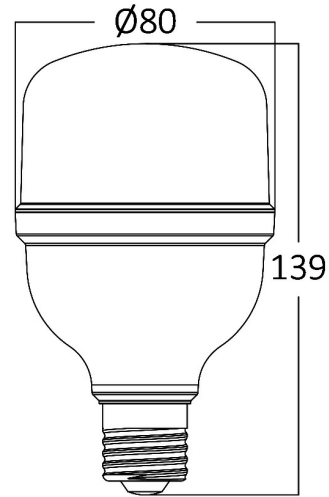

Braytron

PRODUCT DATASHEET

MODEL NO BA13-32021

DESCRIPTION BRY-ADVANCE-20W-E27-T80-PLS-4000K-LED BULB

BRAYTRON SRL

Bulaverdul iuliu maniu, Nr.616, Sector 6, 061129, Bucuresti-ROMANIA

info@braytron.com

www.braytron.com