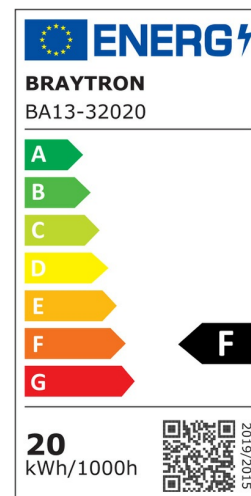

PRODUCT DATASHEET

MODEL NO BA13-32020

DESCRIPTION BRY-ADVANCE-20W-E27-T80-PLS-3000K-LED BULB

General Characteristics

Model No	:	BA13-32020
Main Family	:	Bulbs & Tubes
Sub Family	:	T Shape Bulbs
Type	:	T80
Lamp Shape	:	Non-Directional
Dimmable	:	Not-Dimmable
Light Source	:	LED
Socket	:	E27
Warranty	:	2 years
Class	:	Class II
IP	:	IP20

Electrical Characteristics

Lifetime (at 2.7 h/day)	:	15000 h
Voltage	:	220-240V
Power Factor	:	>0,5
Material	:	PBT
Working Temperature	:	-20 C+40 C
Frequency	:	50-60 Hz
Current	:	137 mA

Package Informations

N.W.	:	2,50 kgs
G.W.	:	5,00 kgs
PCS/CTN	:	40 pcs
Length	:	435 mm
Width	:	350 mm
Height	:	330 mm
EAN	:	5949097726095

Product Characteristics

Wattage	:	20 w
Color Temperature	:	3000K
Quse Lumen	:	2100 lm
Color Rendering Index (CRI)	:	>80
Energy Efficiency Level	:	F
Beam Angle	:	180° Degrees
Equivalent	:	130 w
Color Category	:	Warm White

Dimensions & Weight

Diameter	:	80 mm
P. Height	:	139 mm
Weight	:	63 gr