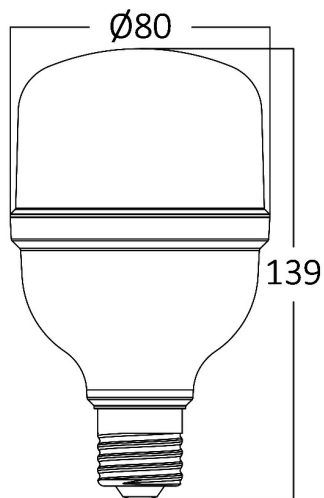

PRODUCT DATASHEET

MODEL NO BA13-32020

DESCRIPTION BRY-ADVANCE-20W-E27-T80-PLS-3000K-LED BULB

General Characteristics

Model No	:	BA13-32020
Main Family	:	Bulbs & Tubes
Sub Family	:	T Shape Bulbs
Type	:	T80
Lamp Shape	:	Non-Directional
Dimmable	:	Not-Dimmable
Light Source	:	LED
Socket	:	E27
Warranty	:	2 years
Class	:	Class II
IP	:	IP20

N.W.	:	2,50 kgs
G.W.	:	5,00 kgs
PCS/CTN	:	40 pcs
Length	:	435 mm
Width	:	350 mm
Height	:	330 mm
EAN	:	5949097726095

Product Characteristics

Wattage	:	20 w
Color Temperature	:	3000K
Quse Lumen	:	2100 lm
Color Rendering Index (CRI)	:	>80
Energy Efficiency Level	:	F
Beam Angle	:	180° Degrees
Equivalent	:	130 w
Color Category	:	Warm White

Dimensions & Weight

Diameter	:	80 mm
P. Height	:	139 mm
Weight	:	63 gr