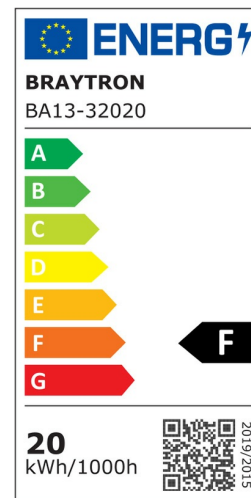

Braytron

PRODUCT DATASHEET

MODEL NO BA13-32020

DESCRIPTION BRY-ADVANCE-20W-E27-T80-PLS-3000K-LED BULB

BRAYTRON SRL

Bulavardul iuliu maniu, Nr.616, Sector 6, 061129, Bucuresti-ROMANIA

info@braytron.com

www.braytron.com

Page 1-2

General Characteristics

Model No	:	BA13-32020
Main Family	:	Bulbs & Tubes
Sub Family	:	T Shape Bulbs
Type	:	T80
Lamp Shape	:	Non-Directional
Dimmable	:	Not-Dimmable
Light Source	:	LED
Socket	:	E27
Warranty	:	2 years
Class	:	Class II
IP	:	IP20

Electrical Characteristics

Lifetime	:	15000 h
Voltage	:	220-240V
Power Factor	:	>0,5
Material	:	PBT
Working Temperature	:	-20 C+40 C
Frequency	:	50-60 Hz
Current	:	137 mA

Package Informations

N.W.	:	2,45 kgs
G.W.	:	4,10 kgs
PCS/CTN	:	40 pcs
Length	:	425 mm
Width	:	340 mm
Height	:	310 mm
EAN	:	5949097726095

Product Characteristics

Wattage	:	20 w
Color Temperature	:	3000K
Quse Lumen	:	2100 lm
Color Rendering Index (CRI)	:	>80
Energy Efficiency Level	:	F
Beam Angle	:	180° Degrees
Equivalent	:	130 w
Color Category	:	Warm White