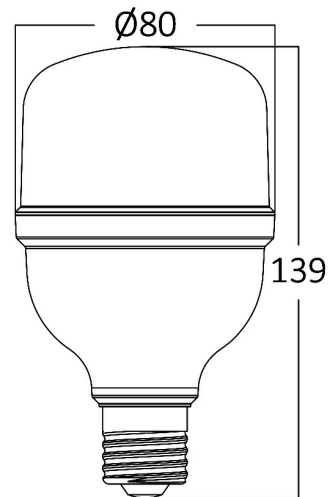

PRODUCT DATASHEET

MODEL NO BA13-32020

DESCRIPTION BRY-ADVANCE-20W-E27-T80-PLS-3000K-LED BULB

General Characteristics

Model No	:	BA13-32020
Main Family	:	Bulbs & Tubes
Sub Family	:	T Shape Bulbs
Type	:	T80
Lamp Shape	:	Non-Directional
Dimmable	:	Not-Dimmable
Light Source	:	LED
Socket	:	E27
Warranty	:	2 years
Class	:	Class II
IP	:	IP20

N.W.	:	2,50 kgs
G.W.	:	5,00 kgs
PCS/CTN	:	40 pcs
Length	:	435 mm
Width	:	350 mm
Height	:	330 mm
EAN	:	5949097726095

Product Characteristics

Wattage	:	20 w
Color Temperature	:	3000K
Quse Lumen	:	2100 lm
Color Rendering Index (CRI)	:	>80
Energy Efficiency Level	:	F
Beam Angle	:	180° Degrees
Equivalent	:	130 w
Color Category	:	Warm White

Dimensions & Weight

Diameter	:	80 mm
P. Height	:	139 mm
Weight	:	63 gr