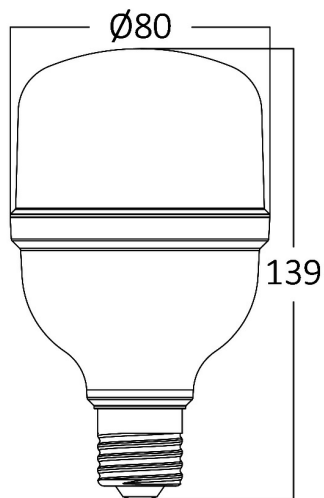

## PRODUCT DATASHEET

MODEL NO BA13-32020

DESCRIPTION BRY-ADVANCE-20W-E27-T80-PLS-3000K-LED BULB

### General Characteristics

Model No	:	BA13-32020
Main Family	:	Bulbs & Tubes
Sub Family	:	T Shape Bulbs
Type	:	T80
Lamp Shape	:	Non-Directional
Dimmable	:	Not-Dimmable
Light Source	:	LED
Socket	:	E27
Warranty	:	2 years
Class	:	Class II
IP	:	IP20

### Package Informations

N.W.	:	2,50 kgs
G.W.	:	5,00 kgs
PCS/CTN	:	40 pcs
Length	:	435 mm
Width	:	350 mm
Height	:	330 mm
EAN	:	5949097726095

### Dimensions & Weight

Diameter	:	80 mm
P. Height	:	139 mm
Weight	:	63 gr