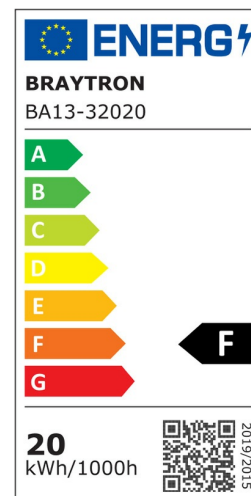

## PRODUCT DATASHEET

MODEL NO BA13-32020

DESCRIPTION BRY-ADVANCE-20W-E27-T80-PLS-3000K-LED BULB

### General Characteristics

Model No	:	BA13-32020
Main Family	:	Bulbs & Tubes
Sub Family	:	T Shape Bulbs
Type	:	T80
Lamp Shape	:	Non-Directional
Dimmable	:	Not-Dimmable
Light Source	:	LED
Socket	:	E27
Warranty	:	2 years
Class	:	Class II
IP	:	IP20

### Product Characteristics

Wattage	:	20 w
Color Temperature	:	3000K
Quse Lumen	:	2100 lm
Color Rendering Index (CRI)	:	>80
Energy Efficiency Level	:	F
Beam Angle	:	180° Degrees
Equivalent	:	130 w
Color Category	:	Warm White

### Dimensions & Weight

Diameter	:	80 mm
P. Height	:	139 mm
Weight	:	63 gr