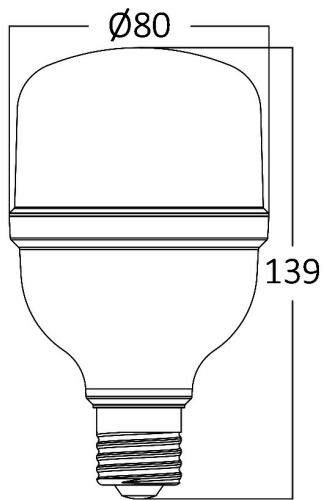

Braytron

PRODUCT DATASHEET

MODEL NO BA13-32020

DESCRIPTION BRY-ADVANCE-20W-E27-T80-PLS-3000K-LED BULB

BRAYTRON SRL

Bulavardul iuliu maniu, Nr.616, Sector 6, 061129, Bucuresti-ROMANIA

info@braytron.com

www.braytron.com

Page 1-2