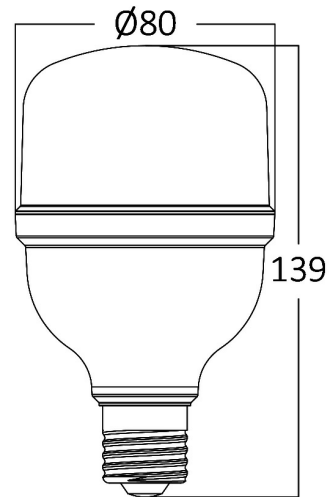

Braytron

PRODUCT DATASHEET

MODEL NO BA13-32020

DESCRIPTION BRY-ADVANCE-20W-E27-T80-PLS-3000K-LED BULB

BRAYTRON SRL

Bulavardul iuliu maniu, Nr.616, Sector 6, 061129, Bucuresti-ROMANIA

info@braytron.com

www.braytron.com

Page 1-2