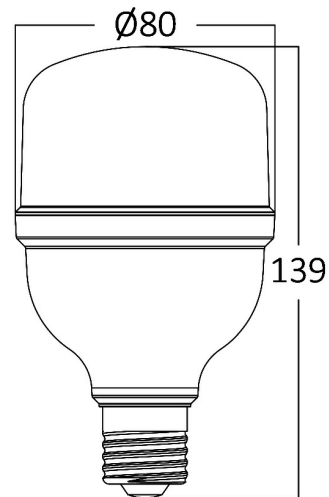

## PRODUCT DATASHEET

MODEL NO BA13-32020

DESCRIPTION BRY-ADVANCE-20W-E27-T80-PLS-3000K-LED BULB

### General Characteristics

Model No	:	BA13-32020
Main Family	:	Bulbs & Tubes
Sub Family	:	T Shape Bulbs
Type	:	T80
Lamp Shape	:	Non-Directional
Dimmable	:	Not-Dimmable
Light Source	:	LED
Socket	:	E27
Warranty	:	2 years
Class	:	Class II
IP	:	IP20

### Package Informations

N.W.	:	2,50 kgs
G.W.	:	5,00 kgs
PCS/CTN	:	40 pcs
Length	:	435 mm
Width	:	350 mm
Height	:	330 mm
EAN	:	5949097726095

### Dimensions & Weight

Diameter	:	80 mm
P. Height	:	139 mm
Weight	:	63 gr