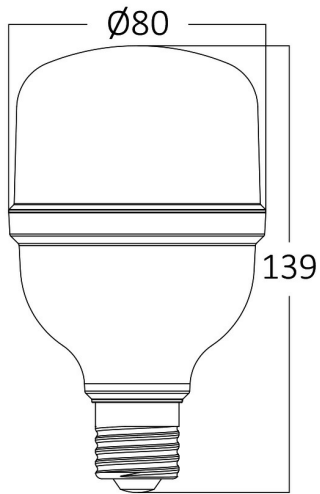

Braytron

PRODUCT DATASHEET

MODEL NO BA13-31823

DESCRIPTION BRY-PREMIUM-18W-E27-T80-6500K-LED BULB

BRAYTRON SRL

Bulavardul Iuliu Maniu, Nr.616, Sector 6, 061129, Bucuresti-ROMANIA

info@braytron.com

www.braytron.com