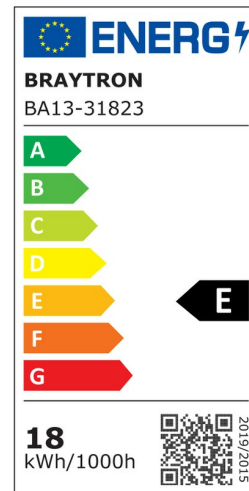

PRODUCT DATASHEET

MODEL NO BA13-31823

DESCRIPTION BRY-PREMIUM-18W-E27-T80-6500K-LED BULB

General Characteristics

Model No	:	BA13-31823
Main Family	:	Bulbs & Tubes
Sub Family	:	T Shape Bulbs
Type	:	T80
Lamp Shape	:	Non-Directional
Dimmable	:	Not-Dimmable
Light Source	:	LED
Socket	:	E27
Warranty	:	2 years
Class	:	Class II
IP	:	IP20

Electrical Characteristics

Lifetime	:	15000 h
Voltage	:	220-240V
Power Factor	:	>0,5
Material	:	PBT
Working Temperature	:	-20 C+40 C
Frequency	:	50-60 Hz
Current	:	142 mA

Package Informations

N.W.	:	2,70 kgs
G.W.	:	5,00 kgs
PCS/CTN	:	40 pcs
Length	:	435 mm
Width	:	350 mm
Height	:	330 mm
EAN	:	5949097726187

Product Characteristics

Wattage	:	18 w
Color Temperature	:	6500K
Quse Lumen	:	2100 lm
Color Rendering Index (CRI)	:	>80
Energy Efficiency Level	:	E
Beam Angle	:	180° Degrees
Equivalent	:	130 w
Color Category	:	Cool White

Dimensions & Weight

Diameter	:	80 mm
P. Height	:	139 mm
Weight	:	67 gr