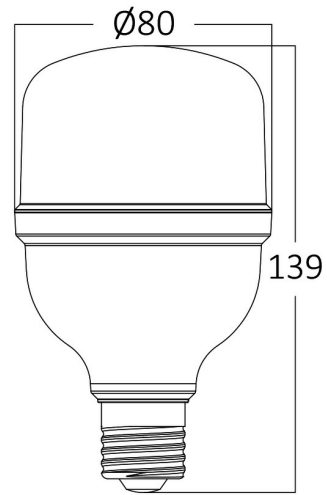

Braytron

PRODUCT DATASHEET

MODEL NO BA13-31823

DESCRIPTION BRY-PREMIUM-18W-E27-T80-6500K-LED BULB

BRAYTRON SRL

Bulavardul Iuliu Maniu, Nr.616, Sector 6, 061129, Bucuresti-ROMANIA

info@braytron.com

www.braytron.com