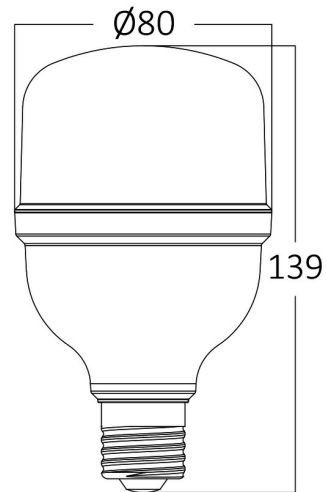

PRODUCT DATASHEET

MODEL NO BA13-31823

DESCRIPTION BRY-PREMIUM-18W-E27-T80-6500K-LED BULB

General Characteristics

Model No	:	BA13-31823
Main Family	:	Bulbs & Tubes
Sub Family	:	T Shape Bulbs
Type	:	T80
Lamp Shape	:	Non-Directional
Dimmable	:	Not-Dimmable
Light Source	:	LED
Socket	:	E27
Warranty	:	2 years
Class	:	Class II
IP	:	IP20

Electrical Characteristics

Lifetime	:	15000 h
Voltage	:	220-240V
Power Factor	:	>0,5
Material	:	PBT
Working Temperature	:	-20 C+40 C
Frequency	:	50-60 Hz
Current	:	142 mA

Package Informations

N.W.	:	2,70 kgs
G.W.	:	5,00 kgs
PCS/CTN	:	40 pcs
Length	:	435 mm
Width	:	350 mm
Height	:	330 mm
EAN	:	5949097726187

Product Characteristics

Wattage	:	18 w
Color Temperature	:	6500K
Quse Lumen	:	2100 lm
Color Rendering Index (CRI)	:	>80
Energy Efficiency Level	:	E
Beam Angle	:	180° Degrees
Equivalent	:	130 w
Color Category	:	Cool White

Dimensions & Weight

Diameter	:	80 mm
P. Height	:	139 mm
Weight	:	67 gr