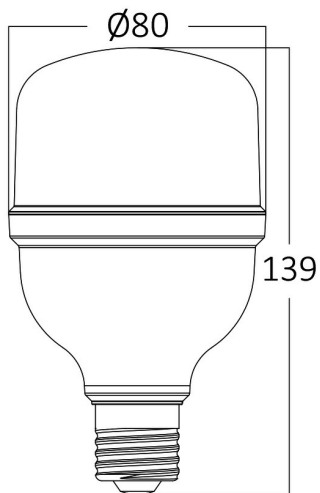

PRODUCT DATASHEET

MODEL NO BA13-31823

DESCRIPTION BRY-PREMIUM-18W-E27-T80-6500K-LED BULB

General Characteristics

Model No	:	BA13-31823
Main Family	:	Bulbs & Tubes
Sub Family	:	T Shape Bulbs
Type	:	T80
Lamp Shape	:	Non-Directional
Dimmable	:	Not-Dimmable
Light Source	:	LED
Socket	:	E27
Warranty	:	2 years
Class	:	Class II
IP	:	IP20

Electrical Characteristics

Lifetime	:	15000 h
Voltage	:	220-240V
Power Factor	:	>0,5
Material	:	PBT
Working Temperature	:	-20 C+40 C
Frequency	:	50-60 Hz
Current	:	142 mA

Package Informations

N.W.	:	2,70 kgs
G.W.	:	5,00 kgs
PCS/CTN	:	40 pcs
Length	:	435 mm
Width	:	350 mm
Height	:	330 mm
EAN	:	5949097726187

Product Characteristics

Wattage	:	18 w
Color Temperature	:	6500K
Quse Lumen	:	2100 lm
Color Rendering Index (CRI)	:	>80
Energy Efficiency Level	:	E
Beam Angle	:	180° Degrees
Equivalent	:	130 w
Color Category	:	Cool White

Dimensions & Weight

Diameter	:	80 mm
P. Height	:	139 mm
Weight	:	67 gr