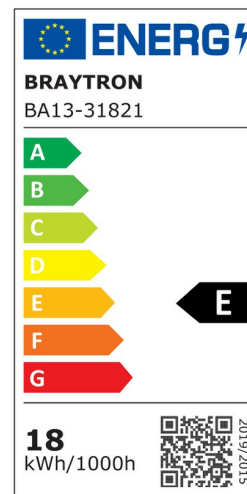

## PRODUCT DATASHEET

MODEL NO BA13-31821

DESCRIPTION BRY-PREMIUM-18W-E27-T80-4000K-LED BULB

BRAYTRON SRL

Bulaverdul iuliu maniu, Nr.616, Sector 6, 061129, Bucuresti-ROMANIA

info@braytron.com

www.braytron.com

### Product Characteristics

Wattage	:	18 w
Color Temperature	:	4000K
Quse Lumen	:	2100 lm
Color Rendering Index (CRI)	:	>80
Energy Efficiency Level	:	E
Beam Angle	:	180° Degrees
Equivalent	:	130 w
Color Category	:	Natural White