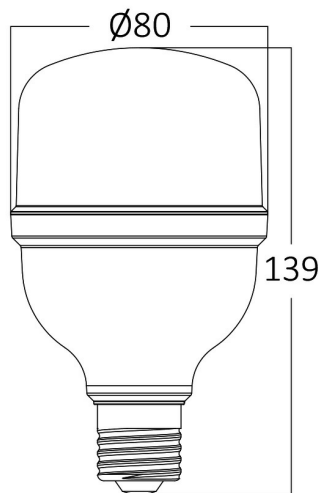

PRODUCT DATASHEET

MODEL NO BA13-31820

DESCRIPTION BRY-PREMIUM-18W-E27-T80-3000K-LED BULB

General Characteristics

Model No	:	BA13-31820
Main Family	:	Bulbs & Tubes
Sub Family	:	T Shape Bulbs
Type	:	T80
Lamp Shape	:	Non-Directional
Dimmable	:	Not-Dimmable
Light Source	:	LED
Socket	:	E27
Warranty	:	2 years
Class	:	Class II
IP	:	IP20

Electrical Characteristics

Lifetime	:	15000 h
Voltage	:	220-240V
Power Factor	:	>0,5
Material	:	PBT
Working Temperature	:	-20 C+40 C
Frequency	:	50-60 Hz
Current	:	142 mA

Package Informations

N.W.	:	2,70 kgs
G.W.	:	5,00 kgs
PCS/CTN	:	40 pcs
Length	:	435 mm
Width	:	350 mm
Height	:	330 mm
EAN	:	5949097726163

Product Characteristics

Wattage	:	18 w
Color Temperature	:	3000K
Quse Lumen	:	2100 lm
Color Rendering Index (CRI)	:	>80
Energy Efficiency Level	:	E
Beam Angle	:	180° Degrees
Equivalent	:	130 w
Color Category	:	Warm White

Dimensions & Weight

Diameter	:	80 mm
P. Height	:	139 mm
Weight	:	67 gr