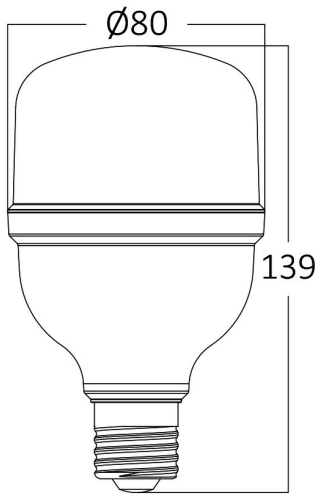

Braytron

PRODUCT DATASHEET

MODEL NO BA13-31820

DESCRIPTION BRY-PREMIUM-18W-E27-T80-3000K-LED BULB

BRAYTRON SRL

Bulavardul Iuliu Maniu, Nr.616, Sector 6, 061129, Bucuresti-ROMANIA

info@braytron.com

www.braytron.com