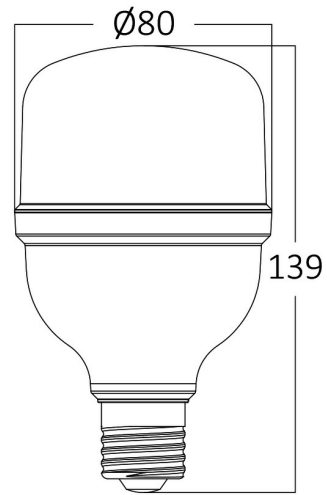

Braytron

PRODUCT DATASHEET

MODEL NO BA13-31820

DESCRIPTION BRY-PREMIUM-18W-E27-T80-3000K-LED BULB

BRAYTRON SRL

Bulavardul Iuliu Maniu, Nr.616, Sector 6, 061129, Bucuresti-ROMANIA

info@braytron.com

www.braytron.com