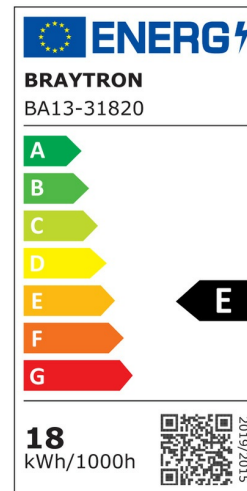

PRODUCT DATASHEET

MODEL NO BA13-31820

DESCRIPTION BRY-PREMIUM-18W-E27-T80-3000K-LED BULB

General Characteristics

Model No	:	BA13-31820
Main Family	:	Bulbs & Tubes
Sub Family	:	T Shape Bulbs
Type	:	T80
Lamp Shape	:	Non-Directional
Dimmable	:	Not-Dimmable
Light Source	:	LED
Socket	:	E27
Warranty	:	2 years
Class	:	Class II
IP	:	IP20

Electrical Characteristics

Lifetime	:	15000 h
Voltage	:	220-240V
Power Factor	:	>0,5
Material	:	PBT
Working Temperature	:	-20 C+40 C
Frequency	:	50-60 Hz
Current	:	142 mA

Package Informations

N.W.	:	2,70 kgs
G.W.	:	5,00 kgs
PCS/CTN	:	40 pcs
Length	:	435 mm
Width	:	350 mm
Height	:	330 mm
EAN	:	5949097726163

Product Characteristics

Wattage	:	18 w
Color Temperature	:	3000K
Quse Lumen	:	2100 lm
Color Rendering Index (CRI)	:	>80
Energy Efficiency Level	:	E
Beam Angle	:	180° Degrees
Equivalent	:	130 w
Color Category	:	Warm White

Dimensions & Weight

Diameter	:	80 mm
P. Height	:	139 mm
Weight	:	67 gr