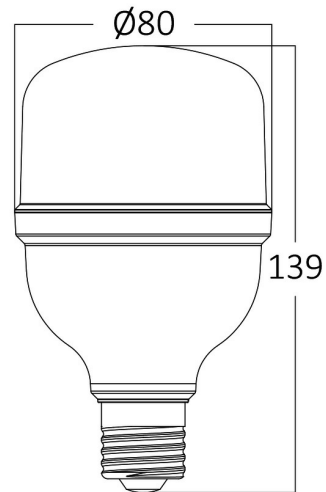

PRODUCT DATASHEET

MODEL NO BA13-31820

DESCRIPTION BRY-PREMIUM-18W-E27-T80-3000K-LED BULB

General Characteristics

Model No	:	BA13-31820
Main Family	:	Bulbs & Tubes
Sub Family	:	T Shape Bulbs
Type	:	T80
Lamp Shape	:	Non-Directional
Dimmable	:	Not-Dimmable
Light Source	:	LED
Socket	:	E27
Warranty	:	2 years
Class	:	Class II
IP	:	IP20

Electrical Characteristics

Lifetime	:	15000 h
Voltage	:	220-240V
Power Factor	:	>0,5
Material	:	PBT
Working Temperature	:	-20 C+40 C
Frequency	:	50-60 Hz
Current	:	142 mA

Package Informations

N.W.	:	2,70 kgs
G.W.	:	5,00 kgs
PCS/CTN	:	40 pcs
Length	:	435 mm
Width	:	350 mm
Height	:	330 mm
EAN	:	5949097726163

Product Characteristics

Wattage	:	18 w
Color Temperature	:	3000K
Quse Lumen	:	2100 lm
Color Rendering Index (CRI)	:	>80
Energy Efficiency Level	:	E
Beam Angle	:	180° Degrees
Equivalent	:	130 w
Color Category	:	Warm White

Dimensions & Weight

Diameter	:	80 mm
P. Height	:	139 mm
Weight	:	67 gr