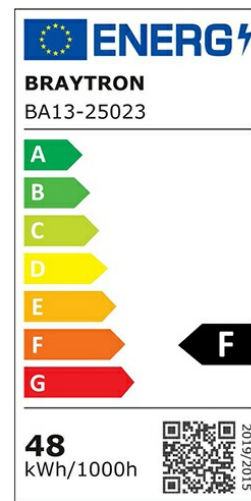

PRODUCT DATASHEET

MODEL NO

BA13-25023

DESCRIPTION

BRY-ADVANCE-48W-E27-T140-6500K-LED BULB

General Characteristics

Model No	:	BA13-25023
Main Family	:	Bulbs & Tubes
Sub Family	:	T Shape Bulbs
Type	:	T140
Lamp Shape	:	Non-Directional
Dimmable	:	Not-Dimmable
Light Source	:	LED
Socket	:	E27
Warranty	:	2 years
Class	:	Class II
IP	:	IP20

Electrical Characteristics

Lifetime	:	15000 h
Voltage	:	220-240V
Power Factor	:	>0,5
Material	:	PBT
Working Temperature	:	-20 C+40 C
Frequency	:	50-60 Hz
Current	:	385 mA

Package Informations

N.W.	:	1,50 kgs
G.W.	:	2,60 kgs
PCS/CTN	:	8 pcs
Length	:	570 mm
Width	:	300 mm
Height	:	230 mm
EAN	:	5949097724077

Product Characteristics

Wattage	:	48 w
Color Temperature	:	6500K
Quse Lumen	:	4980 lm
Color Rendering Index (CRI)	:	>80
Energy Efficiency Level	:	F
Beam Angle	:	180° Degrees
Equivalent	:	250 w
Color Category	:	Cool White

Dimensions & Weight

Diameter	:	138 mm
P. Height	:	207 mm
Weight	:	192 gr