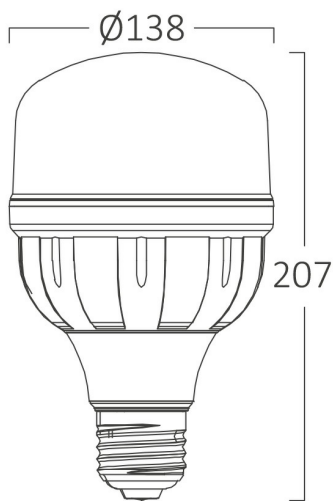

PRODUCT DATASHEET

MODEL NO

BA13-25023

DESCRIPTION

BRY-ADVANCE-48W-E27-T140-6500K-LED BULB

General Characteristics

Model No	:	BA13-25023
Main Family	:	Bulbs & Tubes
Sub Family	:	T Shape Bulbs
Type	:	T140
Lamp Shape	:	Non-Directional
Dimmable	:	Not-Dimmable
Light Source	:	LED
Socket	:	E27
Warranty	:	2 years
Class	:	Class II
IP	:	IP20

Electrical Characteristics

Lifetime	:	15000 h
Voltage	:	220-240V
Power Factor	:	>0,5
Material	:	PBT
Working Temperature	:	-20 C+40 C
Frequency	:	50-60 Hz
Current	:	385 mA

Package Informations

N.W.	:	1,50 kgs
G.W.	:	2,60 kgs
PCS/CTN	:	8 pcs
Length	:	570 mm
Width	:	300 mm
Height	:	230 mm
EAN	:	5949097724077

Product Characteristics

Wattage	:	48 w
Color Temperature	:	6500K
Quse Lumen	:	4980 lm
Color Rendering Index (CRI)	:	>80
Energy Efficiency Level	:	F
Beam Angle	:	180° Degrees
Equivalent	:	250 w
Color Category	:	Cool White

Dimensions & Weight

Diameter	:	138 mm
P. Height	:	207 mm
Weight	:	192 gr