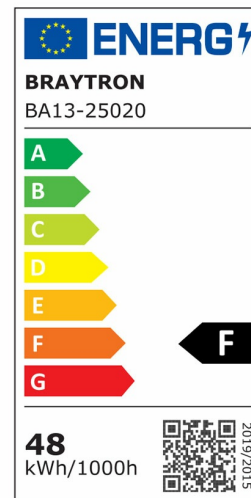

Braytron

PRODUCT DATASHEET

MODEL NO BA13-25020

DESCRIPTION BRY-ADVANCE-48W-E27-T140-3000K-LED BULB

BRAYTRON SRL

Bulavardul iuliu maniu, Nr.616, Sector 6, 061129, Bucuresti-ROMANIA

info@braytron.com

www.braytron.com