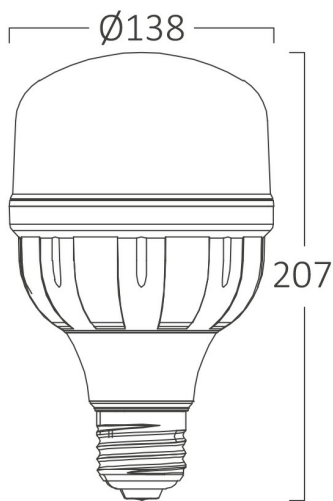

PRODUCT DATASHEET

MODEL NO BA13-25020

DESCRIPTION BRY-ADVANCE-48W-E27-T140-3000K-LED BULB

General Characteristics

Model No	:	BA13-25020
Main Family	:	Bulbs & Tubes
Sub Family	:	T Shape Bulbs
Type	:	T140
Lamp Shape	:	Non-Directional
Dimmable	:	Not-Dimmable
Light Source	:	LED
Socket	:	E27
Warranty	:	2 years
Class	:	Class II
IP	:	IP20

Electrical Characteristics

Lifetime	:	15000 h
Voltage	:	220-240V
Power Factor	:	>0,5
Material	:	PBT
Working Temperature	:	-20 C+40 C
Frequency	:	50-60 Hz
Current	:	385 mA

Package Informations

N.W.	:	1,50 kgs
G.W.	:	2,60 kgs
PCS/CTN	:	8 pcs
Length	:	570 mm
Width	:	300 mm
Height	:	230 mm
EAN	:	5949097725869

Product Characteristics

Wattage	:	48 w
Color Temperature	:	3000K
Quse Lumen	:	4980 lm
Color Rendering Index (CRI)	:	>80
Energy Efficiency Level	:	F
Beam Angle	:	180° Degrees
Equivalent	:	250 w
Color Category	:	Warm White

Dimensions & Weight

Diameter	:	138 mm
P. Height	:	207 mm
Weight	:	192 gr