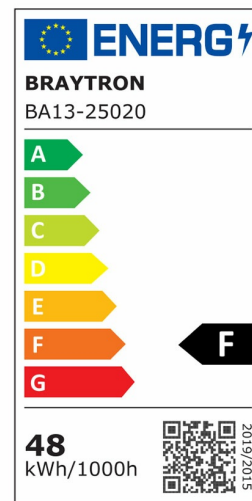

PRODUCT DATASHEET

MODEL NO BA13-25020

DESCRIPTION BRY-ADVANCE-48W-E27-T140-3000K-LED BULB

General Characteristics

Model No	:	BA13-25020
Main Family	:	Bulbs & Tubes
Sub Family	:	T Shape Bulbs
Type	:	T140
Lamp Shape	:	Non-Directional
Dimmable	:	Not-Dimmable
Light Source	:	LED
Socket	:	E27
Warranty	:	2 years
Class	:	Class II
IP	:	IP20

Electrical Characteristics

Lifetime	:	15000 h
Voltage	:	220-240V
Power Factor	:	>0,5
Material	:	PBT
Working Temperature	:	-20 C+40 C
Frequency	:	50-60 Hz
Current	:	385 mA

Package Informations

N.W.	:	1,50 kgs
G.W.	:	2,60 kgs
PCS/CTN	:	8 pcs
Length	:	570 mm
Width	:	300 mm
Height	:	230 mm
EAN	:	5949097725869

Product Characteristics

Wattage	:	48 w
Color Temperature	:	3000K
Quse Lumen	:	4980 lm
Color Rendering Index (CRI)	:	>80
Energy Efficiency Level	:	F
Beam Angle	:	180° Degrees
Equivalent	:	250 w
Color Category	:	Warm White

Dimensions & Weight

Diameter	:	138 mm
P. Height	:	207 mm
Weight	:	192 gr