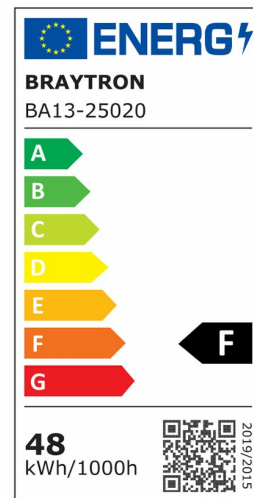

Braytron

PRODUCT DATASHEET

MODEL NO BA13-25020

DESCRIPTION BRY-ADVANCE-48W-E27-T140-3000K-LED BULB

BRAYTRON SRL

Bulaverdul iuliu maniu, Nr.616, Sector 6, 061129, Bucuresti-ROMANIA

info@braytron.com

www.braytron.com

General Characteristics

Model No	:	BA13-25020
Main Family	:	Bulbs & Tubes
Sub Family	:	T Shape Bulbs
Type	:	T140
Lamp Shape	:	Non-Directional
Dimmable	:	Not-Dimmable
Light Source	:	LED
Socket	:	E27
Warranty	:	2 years
Class	:	Class II
IP	:	IP20

Electrical Characteristics

Lifetime	:	15000 h
Voltage	:	220-240V
Power Factor	:	>0,5
Material	:	PBT
Working Temperature	:	-20 C+40 C
Frequency	:	50-60 Hz
Current	:	385 mA

Package Informations

N.W.	:	1,50 kgs
G.W.	:	2,60 kgs
PCS/CTN	:	8 pcs
Length	:	570 mm
Width	:	300 mm
Height	:	230 mm
EAN	:	5949097725869

Product Characteristics

Wattage	:	48 w
Color Temperature	:	3000K
Quse Lumen	:	4980 lm
Color Rendering Index (CRI)	:	>80
Energy Efficiency Level	:	F
Beam Angle	:	180° Degrees
Equivalent	:	250 w
Color Category	:	Warm White