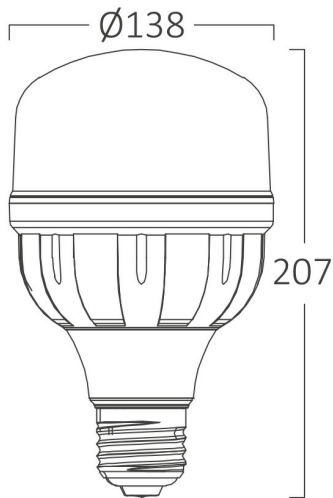

Braytron

PRODUCT DATASHEET

MODEL NO BA13-25020

DESCRIPTION BRY-ADVANCE-48W-E27-T140-3000K-LED BULB

BRAYTRON SRL

Bulaverdul iuliu maniu, Nr.616, Sector 6, 061129, Bucuresti-ROMANIA

info@braytron.com

www.braytron.com