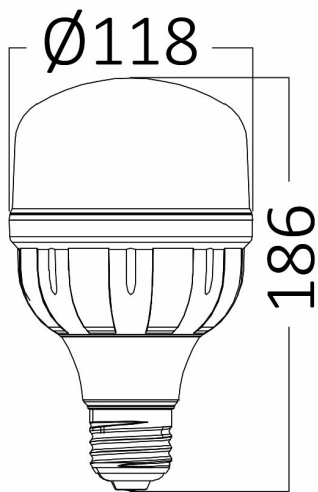

PRODUCT DATASHEET

MODEL NO

BA13-24023

DESCRIPTION

BRY-ADVANCE-38W-E27-T120-6500K-LED BULB

General Characteristics

Model No	:	BA13-24023
Main Family	:	Bulbs & Tubes
Sub Family	:	T Shape Bulbs
Type	:	T120
Lamp Shape	:	Non-Directional
Dimmable	:	Not-Dimmable
Light Source	:	LED
Socket	:	E27
Warranty	:	2 years
Class	:	Class II
IP	:	IP20

Electrical Characteristics

Lifetime	:	15000 h
Voltage	:	220-240V
Power Factor	:	>0,5
Material	:	PBT
Working Temperature	:	-20 C+40 C
Frequency	:	50-60 Hz
Current	:	303 mA

Package Informations

N.W.	:	2,70 kgs
G.W.	:	4,70 kgs
PCS/CTN	:	20 pcs
Length	:	605 mm
Width	:	500 mm
Height	:	210 mm
EAN	:	5949097724060

Product Characteristics

Wattage	:	38 w
Color Temperature	:	6500K
Quse Lumen	:	3950 lm
Color Rendering Index (CRI)	:	>80
Energy Efficiency Level	:	F
Beam Angle	:	180° Degrees
Equivalent	:	200 w
Color Category	:	Cool White

Dimensions & Weight

Diameter	:	118 mm
P. Height	:	186 mm
Weight	:	135 gr