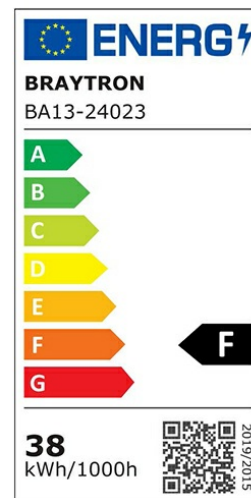

PRODUCT DATASHEET

MODEL NO

BA13-24023

DESCRIPTION

BRY-ADVANCE-38W-E27-T120-6500K-LED BULB

General Characteristics

Model No	:	BA13-24023
Main Family	:	Bulbs & Tubes
Sub Family	:	T Shape Bulbs
Type	:	T120
Lamp Shape	:	Non-Directional
Dimmable	:	Not-Dimmable
Light Source	:	LED
Socket	:	E27
Warranty	:	2 years
Class	:	Class II
IP	:	IP20

Electrical Characteristics

Lifetime	:	15000 h
Voltage	:	220-240V
Power Factor	:	>0,5
Material	:	PBT
Working Temperature	:	-20 C+40 C
Frequency	:	50-60 Hz
Current	:	303 mA

Package Informations

N.W.	:	2,70 kgs
G.W.	:	4,70 kgs
PCS/CTN	:	20 pcs
Length	:	605 mm
Width	:	500 mm
Height	:	210 mm
EAN	:	5949097724060

Product Characteristics

Wattage	:	38 w
Color Temperature	:	6500K
Quse Lumen	:	3950 lm
Color Rendering Index (CRI)	:	>80
Energy Efficiency Level	:	F
Beam Angle	:	180° Degrees
Equivalent	:	200 w
Color Category	:	Cool White

Dimensions & Weight

Diameter	:	118 mm
P. Height	:	186 mm
Weight	:	135 gr