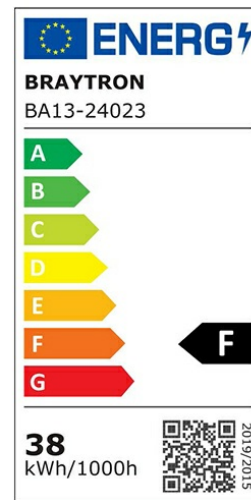

Braytron

PRODUCT DATASHEET

MODEL NO BA13-24023

DESCRIPTION BRY-ADVANCE-38W-E27-T120-6500K-LED BULB

BRAYTRON SRL

Bulavardul iuliu maniu, Nr.616, Sector 6, 061129, Bucuresti-ROMANIA

info@braytron.com

www.braytron.com

General Characteristics

Model No	:	BA13-24023
Main Family	:	Bulbs & Tubes
Sub Family	:	T Shape Bulbs
Type	:	T120
Lamp Shape	:	Non-Directional
Dimmable	:	Not-Dimmable
Light Source	:	LED
Socket	:	E27
Warranty	:	2 years
Class	:	Class II
IP	:	IP20

Electrical Characteristics

Lifetime	:	15000 h
Voltage	:	220-240V
Power Factor	:	>0,5
Material	:	PBT
Working Temperature	:	-20 C+40 C
Frequency	:	50-60 Hz
Current	:	303 mA

Package Informations

N.W.	:	2,70 kgs
G.W.	:	4,70 kgs
PCS/CTN	:	20 pcs
Length	:	605 mm
Width	:	500 mm
Height	:	210 mm
EAN	:	5949097724060

Product Characteristics

Wattage	:	38 w
Color Temperature	:	6500K
Quse Lumen	:	3950 lm
Color Rendering Index (CRI)	:	>80
Energy Efficiency Level	:	F
Beam Angle	:	180° Degrees
Equivalent	:	200 w
Color Category	:	Cool White