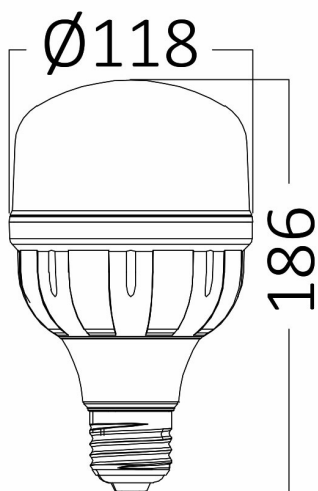

PRODUCT DATASHEET

MODEL NO BA13-24020

DESCRIPTION BRY-ADVANCE-38W-E27-T120-3000K-LED BULB

General Characteristics

Model No	:	BA13-24020
Main Family	:	Bulbs & Tubes
Sub Family	:	T Shape Bulbs
Type	:	T120
Lamp Shape	:	Non-Directional
Dimmable	:	Not-Dimmable
Light Source	:	LED
Socket	:	E27
Warranty	:	2 years
Class	:	Class II
IP	:	IP20

Electrical Characteristics

Lifetime	:	15000 h
Voltage	:	220-240V
Power Factor	:	>0,5
Material	:	PBT
Working Temperature	:	-20 C+40 C
Frequency	:	50-60 Hz
Current	:	303 mA

Package Informations

N.W.	:	2,70 kgs
G.W.	:	4,70 kgs
PCS/CTN	:	20 pcs
Length	:	605 mm
Width	:	500 mm
Height	:	210 mm
EAN	:	5949097725852

Product Characteristics

Wattage	:	38 w
Color Temperature	:	3000K
Quse Lumen	:	3950 lm
Color Rendering Index (CRI)	:	>80
Energy Efficiency Level	:	F
Beam Angle	:	180° Degrees
Equivalent	:	200 w
Color Category	:	Warm White

Dimensions & Weight

Diameter	:	118 mm
P. Height	:	186 mm
Weight	:	135 gr