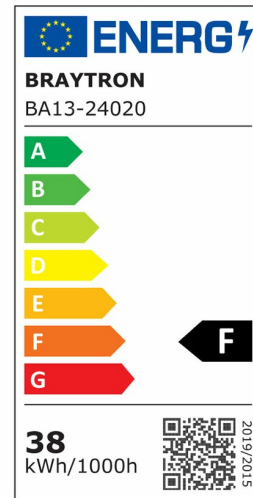

Braytron

PRODUCT DATASHEET

MODEL NO BA13-24020

DESCRIPTION BRY-ADVANCE-38W-E27-T120-3000K-LED BULB

BRAYTRON SRL

Bulavardul iuliu maniu, Nr.616, Sector 6, 061129, Bucuresti-ROMANIA

info@braytron.com

www.braytron.com

Page 1-2

General Characteristics

Model No	:	BA13-24020
Main Family	:	Bulbs & Tubes
Sub Family	:	T Shape Bulbs
Type	:	T120
Lamp Shape	:	Non-Directional
Dimmable	:	Not-Dimmable
Light Source	:	LED
Socket	:	E27
Warranty	:	2 years
Class	:	Class II
IP	:	IP20

Electrical Characteristics

Lifetime	:	15000 h
Voltage	:	220-240V
Power Factor	:	>0,5
Material	:	PBT
Working Temperature	:	-20 C+40 C
Frequency	:	50-60 Hz
Current	:	303 mA

Package Informations

N.W.	:	2,70 kgs
G.W.	:	4,70 kgs
PCS/CTN	:	20 pcs
Length	:	605 mm
Width	:	500 mm
Height	:	210 mm
EAN	:	5949097725852

Product Characteristics

Wattage	:	38 w
Color Temperature	:	3000K
Quse Lumen	:	3950 lm
Color Rendering Index (CRI)	:	>80
Energy Efficiency Level	:	F
Beam Angle	:	180° Degrees
Equivalent	:	200 w
Color Category	:	Warm White