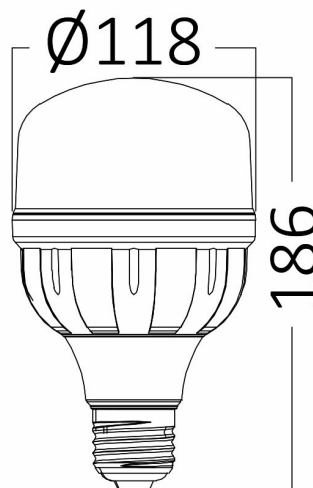

PRODUCT DATASHEET

MODEL NO BA13-24020

DESCRIPTION BRY-ADVANCE-38W-E27-T120-3000K-LED BULB

General Characteristics

Model No	:	BA13-24020
Main Family	:	Bulbs & Tubes
Sub Family	:	T Shape Bulbs
Type	:	T120
Lamp Shape	:	Non-Directional
Dimmable	:	Not-Dimmable
Light Source	:	LED
Socket	:	E27
Warranty	:	2 years
Class	:	Class II
IP	:	IP20

Electrical Characteristics

Lifetime	:	15000 h
Voltage	:	220-240V
Power Factor	:	>0,5
Material	:	PBT
Working Temperature	:	-20 C+40 C
Frequency	:	50-60 Hz
Current	:	303 mA

Package Informations

N.W.	:	2,70 kgs
G.W.	:	4,70 kgs
PCS/CTN	:	20 pcs
Length	:	605 mm
Width	:	500 mm
Height	:	210 mm
EAN	:	5949097725852

Product Characteristics

Wattage	:	38 w
Color Temperature	:	3000K
Quse Lumen	:	3950 lm
Color Rendering Index (CRI)	:	>80
Energy Efficiency Level	:	F
Beam Angle	:	180° Degrees
Equivalent	:	200 w
Color Category	:	Warm White

Dimensions & Weight

Diameter	:	118 mm
P. Height	:	186 mm
Weight	:	135 gr