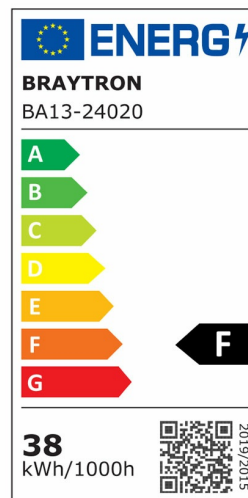

PRODUCT DATASHEET

MODEL NO BA13-24020

DESCRIPTION BRY-ADVANCE-38W-E27-T120-3000K-LED BULB

General Characteristics

Model No	:	BA13-24020
Main Family	:	Bulbs & Tubes
Sub Family	:	T Shape Bulbs
Type	:	T120
Lamp Shape	:	Non-Directional
Dimmable	:	Not-Dimmable
Light Source	:	LED
Socket	:	E27
Warranty	:	2 years
Class	:	Class II
IP	:	IP20

Electrical Characteristics

Lifetime	:	15000 h
Voltage	:	220-240V
Power Factor	:	>0,5
Material	:	PBT
Working Temperature	:	-20 C+40 C
Frequency	:	50-60 Hz
Current	:	303 mA

Package Informations

N.W.	:	2,70 kgs
G.W.	:	4,70 kgs
PCS/CTN	:	20 pcs
Length	:	605 mm
Width	:	500 mm
Height	:	210 mm
EAN	:	5949097725852

Product Characteristics

Wattage	:	38 w
Color Temperature	:	3000K
Quse Lumen	:	3950 lm
Color Rendering Index (CRI)	:	>80
Energy Efficiency Level	:	F
Beam Angle	:	180° Degrees
Equivalent	:	200 w
Color Category	:	Warm White

Dimensions & Weight

Diameter	:	118 mm
P. Height	:	186 mm
Weight	:	135 gr