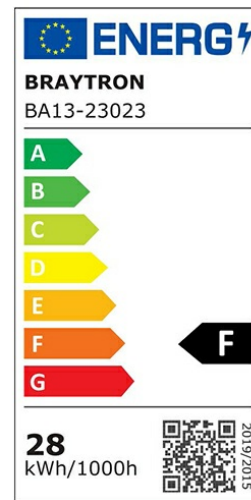

Braytron

PRODUCT DATASHEET

MODEL NO BA13-23023

DESCRIPTION BRY-ADVANCE-28W-E27-T100-6500K-LED BULB

BRAYTRON SRL

Bulavardul iuliu maniu, Nr.616, Sector 6, 061129, Bucuresti-ROMANIA

info@braytron.com

www.braytron.com

General Characteristics

Model No	:	BA13-23023
Main Family	:	Bulbs & Tubes
Sub Family	:	T Shape Bulbs
Type	:	T100
Lamp Shape	:	Non-Directional
Dimmable	:	Not-Dimmable
Light Source	:	LED
Socket	:	E27
Warranty	:	2 years
Class	:	Class II
IP	:	IP20

Electrical Characteristics

Lifetime	:	15000 h
Voltage	:	220-240V
Power Factor	:	>0,5
Material	:	PBT
Working Temperature	:	-20 C+40 C
Frequency	:	50-60 Hz
Current	:	239 mA

Package Informations

N.W.	:	3,00 kgs
G.W.	:	4,95 kgs
PCS/CTN	:	30 pcs
Length	:	626 mm
Width	:	530 mm
Height	:	182 mm
EAN	:	5949097724053

Product Characteristics

Wattage	:	28 w
Color Temperature	:	6500K
Quse Lumen	:	2850 lm
Color Rendering Index (CRI)	:	>80
Energy Efficiency Level	:	F
Beam Angle	:	180° Degrees
Equivalent	:	175 w
Color Category	:	Cool White