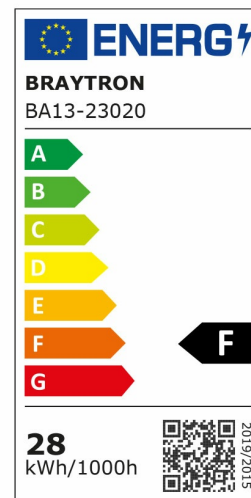

## PRODUCT DATASHEET

MODEL NO BA13-23020

DESCRIPTION BRY-ADVANCE-28W-E27-T100-3000K-LED BULB

### General Characteristics

Model No	:	BA13-23020
Main Family	:	Bulbs & Tubes
Sub Family	:	T Shape Bulbs
Type	:	T100
Lamp Shape	:	Non-Directional
Dimmable	:	Not-Dimmable
Light Source	:	LED
Socket	:	E27
Warranty	:	2 years
Class	:	Class II
IP	:	IP20

### Product Characteristics

Wattage	:	28 w
Color Temperature	:	3000K
Quse Lumen	:	2850 lm
Color Rendering Index (CRI)	:	>80
Energy Efficiency Level	:	F
Beam Angle	:	180° Degrees
Equivalent	:	175 w
Color Category	:	Warm White