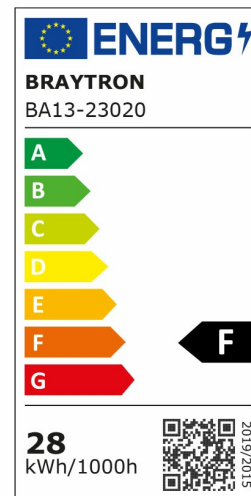

Braytron

PRODUCT DATASHEET

MODEL NO BA13-23020

DESCRIPTION BRY-ADVANCE-28W-E27-T100-3000K-LED BULB

BRAYTRON SRL

Bulavardul iuliu maniu, Nr.616, Sector 6, 061129, Bucuresti-ROMANIA

info@braytron.com

www.braytron.com

General Characteristics

Model No	:	BA13-23020
Main Family	:	Bulbs & Tubes
Sub Family	:	T Shape Bulbs
Type	:	T100
Lamp Shape	:	Non-Directional
Dimmable	:	Not-Dimmable
Light Source	:	LED
Socket	:	E27
Warranty	:	2 years
Class	:	Class II
IP	:	IP20

Electrical Characteristics

Lifetime	:	15000 h
Voltage	:	220-240V
Power Factor	:	>0,5
Material	:	PBT
Working Temperature	:	-20 C+40 C
Frequency	:	50-60 Hz
Current	:	239 mA

Package Informations

N.W.	:	3,00 kgs
G.W.	:	4,95 kgs
PCS/CTN	:	30 pcs
Length	:	626 mm
Width	:	530 mm
Height	:	182 mm
EAN	:	5949097725845

Product Characteristics

Wattage	:	28 w
Color Temperature	:	3000K
Quse Lumen	:	2850 lm
Color Rendering Index (CRI)	:	>80
Energy Efficiency Level	:	F
Beam Angle	:	180° Degrees
Equivalent	:	175 w
Color Category	:	Warm White