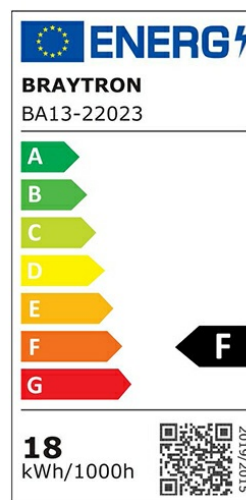

PRODUCT DATASHEET

MODEL NO BA13-22023

DESCRIPTION BRY-ADVANCE-18W-E27-T80-6500K-LED BULB

General Characteristics

Model No	:	BA13-22023
Main Family	:	Bulbs & Tubes
Sub Family	:	T Shape Bulbs
Type	:	T80
Lamp Shape	:	Non-Directional
Dimmable	:	Not-Dimmable
Light Source	:	LED
Socket	:	E27
Warranty	:	2 years
Class	:	Class II
IP	:	IP20

Electrical Characteristics

Lifetime	:	15000 h
Voltage	:	220-240V
Power Factor	:	>0,5
Material	:	PBT
Working Temperature	:	-20 C+40 C
Frequency	:	50-60 Hz
Current	:	153 mA

Package Informations

N.W.	:	2,50 kgs
G.W.	:	4,20 kgs
PCS/CTN	:	40 pcs
Length	:	660 mm
Width	:	420 mm
Height	:	165 mm
EAN	:	5949097724046

Product Characteristics

Wattage	:	18 w
Color Temperature	:	6500K
Quse Lumen	:	1760 lm
Color Rendering Index (CRI)	:	>80
Energy Efficiency Level	:	F
Beam Angle	:	180° Degrees
Equivalent	:	125 w
Color Category	:	Cool White

Dimensions & Weight

Diameter	:	80 mm
P. Height	:	136 mm
Weight	:	62 gr