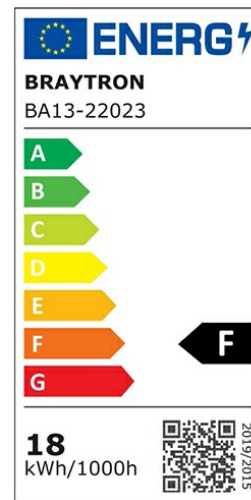

## PRODUCT DATASHEET

MODEL NO BA13-22023

DESCRIPTION BRY-ADVANCE-18W-E27-T80-6500K-LED BULB

BRAYTRON SRL

Bulavardul iuliu maniu, Nr.616, Sector 6, 061129, Bucuresti-ROMANIA

info@braytron.com

www.braytron.com

### General Characteristics

Model No	:	BA13-22023
Main Family	:	Bulbs & Tubes
Sub Family	:	T Shape Bulbs
Type	:	T80
Lamp Shape	:	Non-Directional
Dimmable	:	Not-Dimmable
Light Source	:	LED
Socket	:	E27
Warranty	:	2 years
Class	:	Class II
IP	:	IP20

### Product Characteristics

Wattage	:	18 w
Color Temperature	:	6500K
Quse Lumen	:	1760 lm
Color Rendering Index (CRI)	:	>80
Energy Efficiency Level	:	F
Beam Angle	:	180° Degrees
Equivalent	:	125 w
Color Category	:	Cool White

### Dimensions & Weight

Diameter	:	80 mm
P. Height	:	136 mm
Weight	:	62 gr