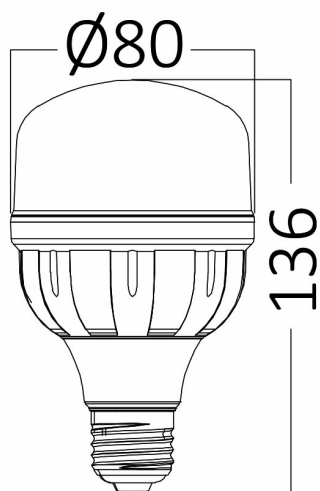

PRODUCT DATASHEET

MODEL NO BA13-22023

DESCRIPTION BRY-ADVANCE-18W-E27-T80-6500K-LED BULB

General Characteristics

Model No	:	BA13-22023
Main Family	:	Bulbs & Tubes
Sub Family	:	T Shape Bulbs
Type	:	T80
Lamp Shape	:	Non-Directional
Dimmable	:	Not-Dimmable
Light Source	:	LED
Socket	:	E27
Warranty	:	2 years
Class	:	Class II
IP	:	IP20

Electrical Characteristics

Lifetime	:	15000 h
Voltage	:	220-240V
Power Factor	:	>0,5
Material	:	PBT
Working Temperature	:	-20 C+40 C
Frequency	:	50-60 Hz
Current	:	153 mA

Package Informations

N.W.	:	2,50 kgs
G.W.	:	4,20 kgs
PCS/CTN	:	40 pcs
Length	:	660 mm
Width	:	420 mm
Height	:	165 mm
EAN	:	5949097724046

Product Characteristics

Wattage	:	18 w
Color Temperature	:	6500K
Quse Lumen	:	1760 lm
Color Rendering Index (CRI)	:	>80
Energy Efficiency Level	:	F
Beam Angle	:	180° Degrees
Equivalent	:	125 w
Color Category	:	Cool White

Dimensions & Weight

Diameter	:	80 mm
P. Height	:	136 mm
Weight	:	62 gr