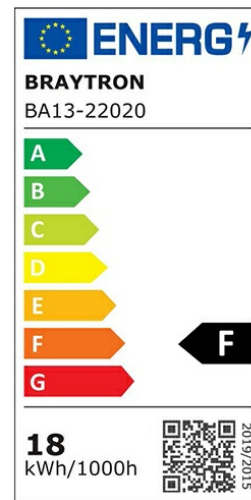

Braytron

PRODUCT DATASHEET

MODEL NO BA13-22020

DESCRIPTION BRY-ADVANCE-18W-E27-T80-3000K-LED BULB

BRAYTRON SRL

Bulavardul iuliu maniu, Nr.616, Sector 6, 061129, Bucuresti-ROMANIA

info@braytron.com

www.braytron.com