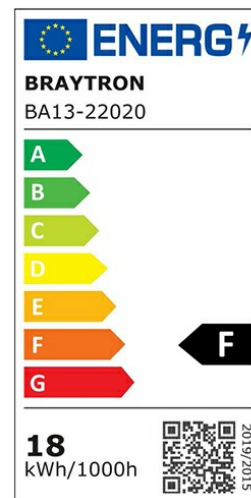

## PRODUCT DATASHEET

MODEL NO BA13-22020

DESCRIPTION BRY-ADVANCE-18W-E27-T80-3000K-LED BULB

### General Characteristics

Model No	:	BA13-22020
Main Family	:	Bulbs & Tubes
Sub Family	:	T Shape Bulbs
Type	:	T80
Lamp Shape	:	Non-Directional
Dimmable	:	Not-Dimmable
Light Source	:	LED
Socket	:	E27
Warranty	:	2 years
Class	:	Class II
IP	:	IP20

### Product Characteristics

Wattage	:	18 w
Color Temperature	:	3000K
Quse Lumen	:	1760 lm
Color Rendering Index (CRI)	:	>80
Energy Efficiency Level	:	F
Beam Angle	:	180° Degrees
Equivalent	:	125 w
Color Category	:	Warm White

### Dimensions & Weight

Diameter	:	80 mm
P. Height	:	136 mm
Weight	:	62 gr