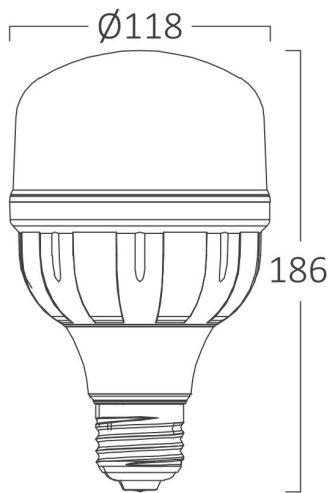

## PRODUCT DATASHEET

MODEL NO BA13-15020

DESCRIPTION BRY-ADVANCE-50W-E27-T120-3000K-LED BULB

### General Characteristics

Model No	:	BA13-15020
Main Family	:	Bulbs & Tubes
Sub Family	:	T Shape Bulbs
Type	:	T120
Lamp Shape	:	Non-Directional
Dimmable	:	Not-Dimmable
Light Source	:	LED
Socket	:	E27
Warranty	:	2 years
Class	:	Class II
IP	:	IP20

### Package Informations

N.W.	:	2,80 kgs
G.W.	:	4,80 kgs
PCS/CTN	:	20 pcs
Length	:	605 mm
Width	:	500 mm
Height	:	210 mm
EAN	:	5949097729140

### Dimensions & Weight

Diameter	:	118 mm
P. Height	:	186 mm
Weight	:	142 gr