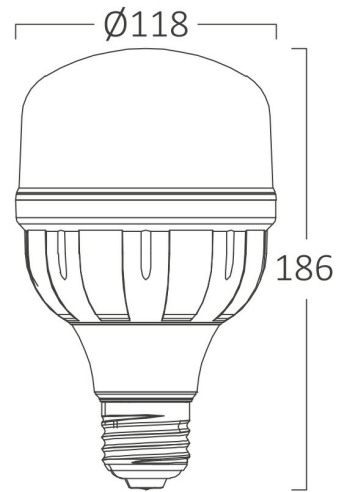

## PRODUCT DATASHEET

MODEL NO BA13-15020

DESCRIPTION BRY-ADVANCE-50W-E27-T120-3000K-LED BULB

### General Characteristics

Model No	:	BA13-15020
Main Family	:	Bulbs & Tubes
Sub Family	:	T Shape Bulbs
Type	:	T120
Lamp Shape	:	Non-Directional
Dimmable	:	Not-Dimmable
Light Source	:	LED
Socket	:	E27
Warranty	:	2 years
Class	:	Class II
IP	:	IP20

### Package Informations

N.W.	:	2,80 kgs
G.W.	:	4,80 kgs
PCS/CTN	:	20 pcs
Length	:	605 mm
Width	:	500 mm
Height	:	210 mm
EAN	:	5949097729140

### Dimensions & Weight

Diameter	:	118 mm
P. Height	:	186 mm
Weight	:	142 gr