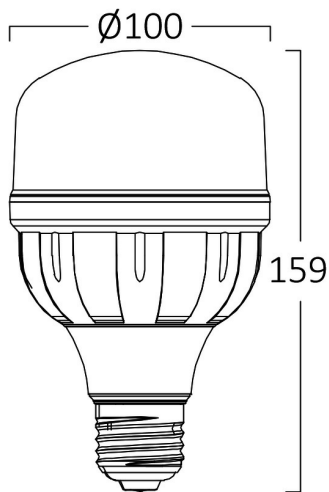

Braytron

PRODUCT DATASHEET

MODEL NO BA13-14023

DESCRIPTION BRY-ADVANCE-40W-E27-T115-6500K-LED BULB

BRAYTRON SRL

Bulaverdul iuliu maniu, Nr.616, Sector 6, 061129, Bucuresti-ROMANIA

info@braytron.com

www.braytron.com

Page 1-2