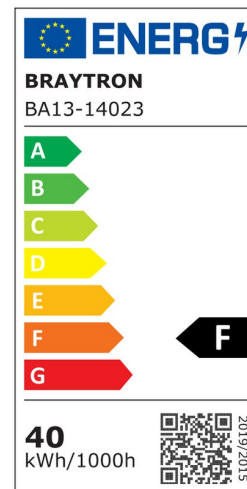

Braytron

PRODUCT DATASHEET

MODEL NO BA13-14023

DESCRIPTION BRY-ADVANCE-40W-E27-T115-6500K-LED BULB

BRAYTRON SRL

Bulaverdul iuliu maniu, Nr.616, Sector 6, 061129, Bucuresti-ROMANIA

info@braytron.com

www.braytron.com

Page 1-2

General Characteristics

Model No	:	BA13-14023
Main Family	:	Bulbs & Tubes
Sub Family	:	T Shape Bulbs
Type	:	T115
Lamp Shape	:	Non-Directional
Dimmable	:	Not-Dimmable
Light Source	:	LED
Socket	:	E27
Warranty	:	2 years
Class	:	Class II
IP	:	IP20

Electrical Characteristics

Lifetime	:	15000 h
Voltage	:	220-240V
Power Factor	:	>0,5
Material	:	PBT
Working Temperature	:	-20 C+40 C
Frequency	:	50-60 Hz
Current	:	300 mA

Package Informations

N.W.	:	3,45 kgs
G.W.	:	5,60 kgs
PCS/CTN	:	30 pcs
Length	:	595 mm
Width	:	365 mm
Height	:	371 mm
EAN	:	5949097721557

Product Characteristics

Wattage	:	40 w
Color Temperature	:	6500K
Quse Lumen	:	4260 lm
Color Rendering Index (CRI)	:	>80
Energy Efficiency Level	:	F
Beam Angle	:	180° Degrees
Equivalent	:	250 w
Color Category	:	Cool White