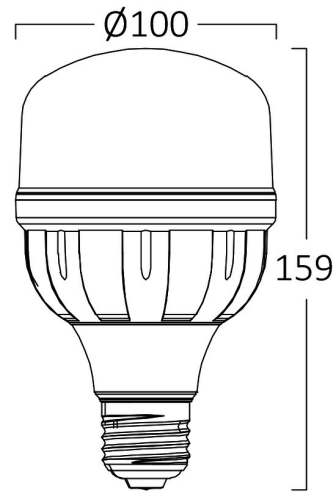

Braytron

PRODUCT DATASHEET

MODEL NO BA13-14023

DESCRIPTION BRY-ADVANCE-40W-E27-T115-6500K-LED BULB

BRAYTRON SRL

Bulaverdul iuliu maniu, Nr.616, Sector 6, 061129, Bucuresti-ROMANIA

info@braytron.com

www.braytron.com

Page 1-2