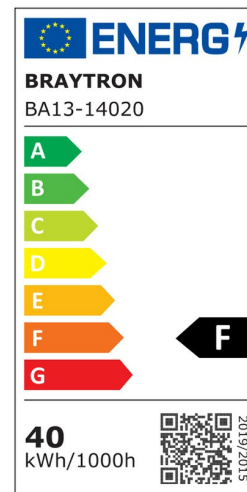

Braytron

PRODUCT DATASHEET

MODEL NO BA13-14020

DESCRIPTION BRY-ADVANCE-40W-E27-T115-3000K-LED BULB

BRAYTRON SRL

Bulaverdul iuliu maniu, Nr.616, Sector 6, 061129, Bucuresti-ROMANIA

info@braytron.com

www.braytron.com

General Characteristics

Model No	:	BA13-14020
Main Family	:	Bulbs & Tubes
Sub Family	:	T Shape Bulbs
Type	:	T115
Lamp Shape	:	Non-Directional
Dimmable	:	Not-Dimmable
Light Source	:	LED
Socket	:	E27
Warranty	:	2 years
Class	:	Class II
IP	:	IP20

Electrical Characteristics

Lifetime	:	15000 h
Voltage	:	220-240V
Power Factor	:	>0,5
Material	:	PBT
Working Temperature	:	-20 C+40 C
Frequency	:	50-60 Hz
Current	:	300 mA

Package Informations

N.W.	:	3,45 kgs
G.W.	:	5,60 kgs
PCS/CTN	:	30 pcs
Length	:	595 mm
Width	:	365 mm
Height	:	371 mm
EAN	:	5949097721533

Product Characteristics

Wattage	:	40 w
Color Temperature	:	3000K
Quse Lumen	:	4260 lm
Color Rendering Index (CRI)	:	>80
Energy Efficiency Level	:	F
Beam Angle	:	180° Degrees
Equivalent	:	250 w
Color Category	:	Warm White