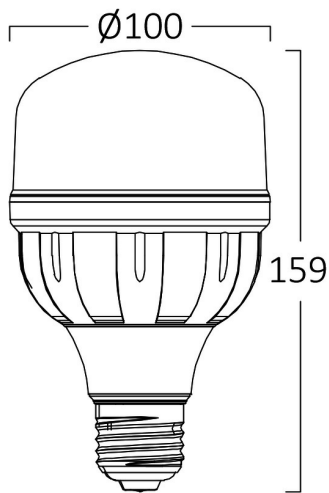

PRODUCT DATASHEET

MODEL NO

BA13-14020

DESCRIPTION

BRY-ADVANCE-40W-E27-T115-3000K-LED BULB

General Characteristics

Model No	:	BA13-14020
Main Family	:	Bulbs & Tubes
Sub Family	:	T Shape Bulbs
Type	:	T115
Lamp Shape	:	Non-Directional
Dimmable	:	Not-Dimmable
Light Source	:	LED
Socket	:	E27
Warranty	:	2 years
Class	:	Class II
IP	:	IP20

Package Informations

N.W.	:	3,45 kgs
G.W.	:	5,60 kgs
PCS/CTN	:	30 pcs
Length	:	595 mm
Width	:	365 mm
Height	:	371 mm
EAN	:	5949097721533

Product Characteristics

Wattage	:	40 w
Color Temperature	:	3000K
Quse Lumen	:	4260 lm
Color Rendering Index (CRI)	:	>80
Energy Efficiency Level	:	F
Beam Angle	:	180° Degrees
Equivalent	:	250 w
Color Category	:	Warm White

Dimensions & Weight

Diameter	:	114 mm
P. Height	:	174 mm
Weight	:	115 gr