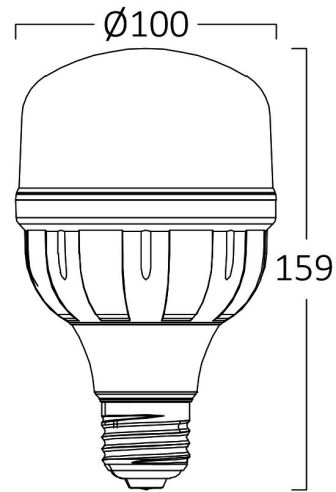

PRODUCT DATASHEET

MODEL NO

BA13-14020

DESCRIPTION

BRY-ADVANCE-40W-E27-T115-3000K-LED BULB

General Characteristics

Model No	:	BA13-14020
Main Family	:	Bulbs & Tubes
Sub Family	:	T Shape Bulbs
Type	:	T115
Lamp Shape	:	Non-Directional
Dimmable	:	Not-Dimmable
Light Source	:	LED
Socket	:	E27
Warranty	:	2 years
Class	:	Class II
IP	:	IP20

Package Informations

N.W.	:	3,45 kgs
G.W.	:	5,60 kgs
PCS/CTN	:	30 pcs
Length	:	595 mm
Width	:	365 mm
Height	:	371 mm
EAN	:	5949097721533

Product Characteristics

Wattage	:	40 w
Color Temperature	:	3000K
Quse Lumen	:	4260 lm
Color Rendering Index (CRI)	:	>80
Energy Efficiency Level	:	F
Beam Angle	:	180° Degrees
Equivalent	:	250 w
Color Category	:	Warm White

Dimensions & Weight

Diameter	:	114 mm
P. Height	:	174 mm
Weight	:	115 gr