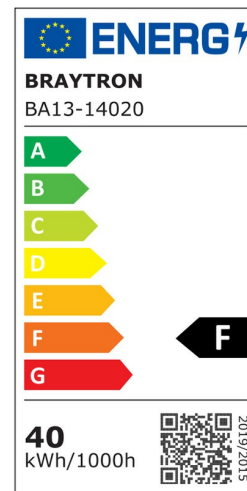

PRODUCT DATASHEET

MODEL NO

BA13-14020

DESCRIPTION

BRY-ADVANCE-40W-E27-T115-3000K-LED BULB

General Characteristics

Model No	:	BA13-14020
Main Family	:	Bulbs & Tubes
Sub Family	:	T Shape Bulbs
Type	:	T115
Lamp Shape	:	Non-Directional
Dimmable	:	Not-Dimmable
Light Source	:	LED
Socket	:	E27
Warranty	:	2 years
Class	:	Class II
IP	:	IP20

Electrical Characteristics

Lifetime	:	15000 h
Voltage	:	220-240V
Power Factor	:	>0,5
Material	:	PBT
Working Temperature	:	-20 C+40 C
Frequency	:	50-60 Hz
Current	:	300 mA
Lifetime (at 2.7 h/day)	:	15000 h

Package Informations

N.W.	:	3,45 kgs
G.W.	:	5,60 kgs
PCS/CTN	:	30 pcs
Length	:	595 mm
Width	:	365 mm
Height	:	371 mm
EAN	:	5949097721533

Product Characteristics

Wattage	:	40 w
Color Temperature	:	3000K
Quse Lumen	:	4260 lm
Color Rendering Index (CRI)	:	>80
Energy Efficiency Level	:	F
Beam Angle	:	180° Degrees
Equivalent	:	250 w
Color Category	:	Warm White

Dimensions & Weight

Diameter	:	114 mm
P. Height	:	174 mm
Weight	:	115 gr