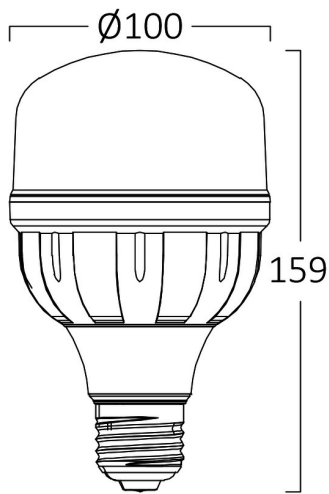

Braytron

PRODUCT DATASHEET

MODEL NO BA13-14020

DESCRIPTION BRY-ADVANCE-40W-E27-T115-3000K-LED BULB

BRAYTRON SRL

Bulaverdul iuliu maniu, Nr.616, Sector 6, 061129, Bucuresti-ROMANIA

info@braytron.com

www.braytron.com