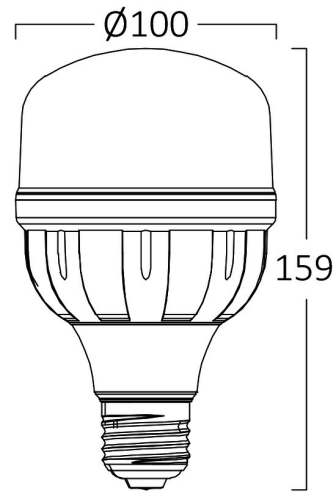

Braytron

PRODUCT DATASHEET

MODEL NO BA13-14020

DESCRIPTION BRY-ADVANCE-40W-E27-T115-3000K-LED BULB

BRAYTRON SRL

Bulaverdul iuliu maniu, Nr.616, Sector 6, 061129, Bucuresti-ROMANIA

info@braytron.com

www.braytron.com