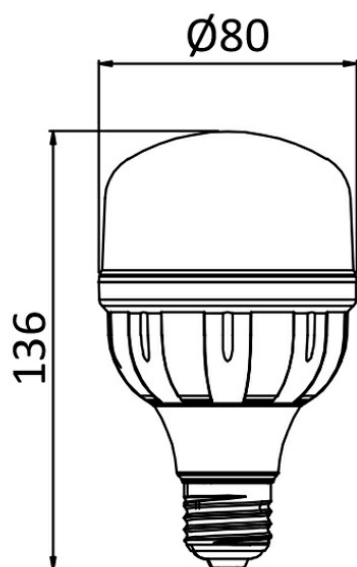

## PRODUCT DATASHEET

MODEL NO BA13-13023

DESCRIPTION BRY-ADVANCE-30W-E27-T90-6500K-LED BULB

### General Characteristics

Model No	:	BA13-13023
Main Family	:	Bulbs & Tubes
Sub Family	:	T Shape Bulbs
Type	:	T90
Lamp Shape	:	Non-Directional
Dimmable	:	Not-Dimmable
Light Source	:	LED
Socket	:	E27
Warranty	:	2 years
Class	:	Class II
IP	:	IP20

### Package Informations

N.W.	:	2,60 kgs
G.W.	:	4,25 kgs
PCS/CTN	:	40 pcs
Length	:	475 mm
Width	:	380 mm
Height	:	306 mm
EAN	:	5949097721526

### Dimensions & Weight

Diameter	:	90 mm
P. Height	:	139 mm
Weight	:	65 gr