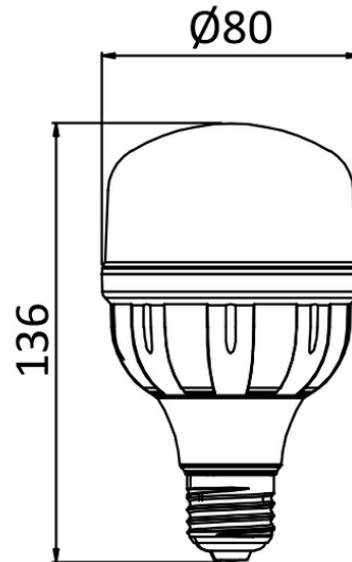

## PRODUCT DATASHEET

MODEL NO BA13-13021

DESCRIPTION BRY-ADVANCE-30W-E27-T90-4000K-LED BULB

### General Characteristics

Model No	:	BA13-13021
Main Family	:	Bulbs & Tubes
Sub Family	:	T Shape Bulbs
Type	:	T90
Lamp Shape	:	Non-Directional
Dimmable	:	Not-Dimmable
Light Source	:	LED
Socket	:	E27
Warranty	:	2 years
Class	:	Class II
IP	:	IP20

### Package Informations

N.W.	:	2,60 kgs
G.W.	:	4,25 kgs
PCS/CTN	:	40 pcs
Length	:	475 mm
Width	:	380 mm
Height	:	306 mm
EAN	:	5949097721519

### Dimensions & Weight

Diameter	:	90 mm
P. Height	:	139 mm
Weight	:	65 gr