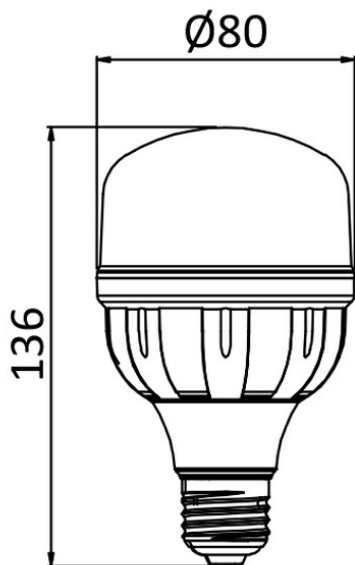

## PRODUCT DATASHEET

MODEL NO BA13-13021

DESCRIPTION BRY-ADVANCE-30W-E27-T90-4000K-LED BULB

### General Characteristics

Model No	:	BA13-13021
Main Family	:	Bulbs & Tubes
Sub Family	:	T Shape Bulbs
Type	:	T90
Lamp Shape	:	Non-Directional
Dimmable	:	Not-Dimmable
Light Source	:	LED
Socket	:	E27
Warranty	:	2 years
Class	:	Class II
IP	:	IP20

### Package Informations

N.W.	:	2,60 kgs
G.W.	:	4,25 kgs
PCS/CTN	:	40 pcs
Length	:	475 mm
Width	:	380 mm
Height	:	306 mm
EAN	:	5949097721519

### Dimensions & Weight

Diameter	:	90 mm
P. Height	:	139 mm
Weight	:	65 gr