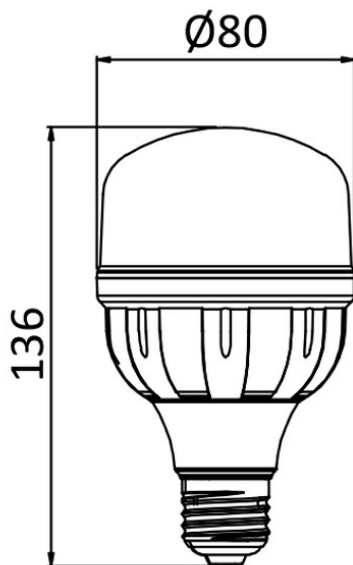

PRODUCT DATASHEET

MODEL NO BA13-13020

DESCRIPTION BRY-ADVANCE-30W-E27-T90-3000K-LED BULB

General Characteristics

Model No	:	BA13-13020
Main Family	:	Bulbs & Tubes
Sub Family	:	T Shape Bulbs
Type	:	T90
Lamp Shape	:	Non-Directional
Dimmable	:	Not-Dimmable
Light Source	:	LED
Socket	:	E27
Warranty	:	2 years
Class	:	Class II
IP	:	IP20

Electrical Characteristics

Lifetime	:	15000 h
Voltage	:	220-240V
Power Factor	:	>0,5
Material	:	PBT
Working Temperature	:	-20 C+40 C
Frequency	:	50-60 Hz
Current	:	239 mA

Package Informations

N.W.	:	2,60 kgs
G.W.	:	4,25 kgs
PCS/CTN	:	40 pcs
Length	:	475 mm
Width	:	380 mm
Height	:	306 mm
EAN	:	5949097721502

Product Characteristics

Wattage	:	30 w
Color Temperature	:	3000K
Quse Lumen	:	2630 lm
Color Rendering Index (CRI)	:	>80
Energy Efficiency Level	:	F
Beam Angle	:	180° Degrees
Equivalent	:	160 w
Color Category	:	Warm White

Dimensions & Weight

Diameter	:	90 mm
P. Height	:	139 mm
Weight	:	65 gr