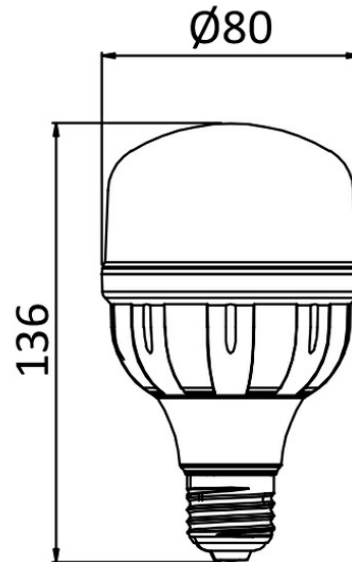

PRODUCT DATASHEET

MODEL NO BA13-13020

DESCRIPTION BRY-ADVANCE-30W-E27-T90-3000K-LED BULB

General Characteristics

Model No	:	BA13-13020
Main Family	:	Bulbs & Tubes
Sub Family	:	T Shape Bulbs
Type	:	T90
Lamp Shape	:	Non-Directional
Dimmable	:	Not-Dimmable
Light Source	:	LED
Socket	:	E27
Warranty	:	2 years
Class	:	Class II
IP	:	IP20

Electrical Characteristics

Lifetime	:	15000 h
Voltage	:	220-240V
Power Factor	:	>0,5
Material	:	PBT
Working Temperature	:	-20 C+40 C
Frequency	:	50-60 Hz
Current	:	239 mA

Package Informations

N.W.	:	2,60 kgs
G.W.	:	4,25 kgs
PCS/CTN	:	40 pcs
Length	:	475 mm
Width	:	380 mm
Height	:	306 mm
EAN	:	5949097721502

Product Characteristics

Wattage	:	30 w
Color Temperature	:	3000K
Quse Lumen	:	2630 lm
Color Rendering Index (CRI)	:	>80
Energy Efficiency Level	:	F
Beam Angle	:	180° Degrees
Equivalent	:	160 w
Color Category	:	Warm White

Dimensions & Weight

Diameter	:	90 mm
P. Height	:	139 mm
Weight	:	65 gr