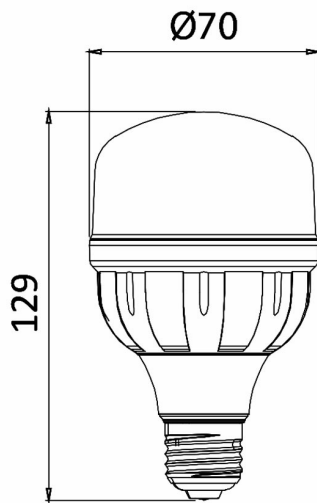

PRODUCT DATASHEET

MODEL NO BA13-12023

DESCRIPTION BRY-ADVANCE-20W-E27-T70-6500K-LED BULB

General Characteristics

Model No	:	BA13-12023
Main Family	:	Bulbs & Tubes
Sub Family	:	T Shape Bulbs
Type	:	T70
Lamp Shape	:	Non-Directional
Dimmable	:	Not-Dimmable
Light Source	:	LED
Socket	:	E27
Warranty	:	2 years
Class	:	Class II
IP	:	IP20

Electrical Characteristics

Lifetime	:	15000 h
Voltage	:	220-240V
Power Factor	:	>0,5
Material	:	PBT
Working Temperature	:	-20 C+40 C
Frequency	:	50-60 Hz
Current	:	153 mA

Package Informations

N.W.	:	2,03 kgs
G.W.	:	3,30 kgs
PCS/CTN	:	40 pcs
Length	:	588 mm
Width	:	375 mm
Height	:	152 mm
EAN	:	5949097706288

Product Characteristics

Wattage	:	20 w
Color Temperature	:	6500K
Quse Lumen	:	1720 lm
Color Rendering Index (CRI)	:	>80
Energy Efficiency Level	:	F
Beam Angle	:	180° Degrees
Equivalent	:	110 w
Color Category	:	Cool White

Dimensions & Weight

Diameter	:	70 mm
P. Height	:	129 mm
Weight	:	51 gr