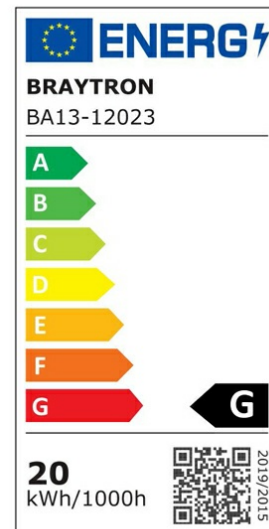

PRODUCT DATASHEET

MODEL NO BA13-12023

DESCRIPTION BRY-ADVANCE-20W-E27-T70-6500K-LED BULB

General Characteristics

Model No	:	BA13-12023
Main Family	:	Bulbs & Tubes
Sub Family	:	T Shape Bulbs
Type	:	T70
Lamp Shape	:	Non-Directional
Dimmable	:	Not-Dimmable
Light Source	:	LED
Socket	:	E27
Warranty	:	2 years
Class	:	Class II
IP	:	IP20

Electrical Characteristics

Lifetime	:	15000 h
Voltage	:	220-240V
Power Factor	:	>0,5
Material	:	PBT
Working Temperature	:	-20 C+40 C
Frequency	:	50-60 Hz
Current	:	153 mA

Package Informations

N.W.	:	2,03 kgs
G.W.	:	3,30 kgs
PCS/CTN	:	40 pcs
Length	:	588 mm
Width	:	375 mm
Height	:	152 mm
EAN	:	5949097706288

Product Characteristics

Wattage	:	20 w
Color Temperature	:	6500K
Quse Lumen	:	1720 lm
Color Rendering Index (CRI)	:	>80
Energy Efficiency Level	:	F
Beam Angle	:	180° Degrees
Equivalent	:	110 w
Color Category	:	Cool White

Dimensions & Weight

Diameter	:	70 mm
P. Height	:	129 mm
Weight	:	51 gr