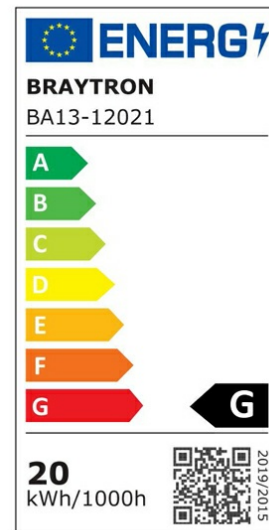

Braytron

PRODUCT DATASHEET

MODEL NO BA13-12021

DESCRIPTION BRY-ADVANCE-20W-E27-T70-4000K-LED BULB

BRAYTRON SRL

Bulaverdul iuliu maniu, Nr.616, Sector 6, 061129, Bucuresti-ROMANIA

info@braytron.com

www.braytron.com

General Characteristics

Model No	:	BA13-12021
Main Family	:	Bulbs & Tubes
Sub Family	:	T Shape Bulbs
Type	:	T70
Lamp Shape	:	Non-Directional
Dimmable	:	Not-Dimmable
Light Source	:	LED
Socket	:	E27
Warranty	:	2 years
Class	:	Class II
IP	:	IP20

Electrical Characteristics

Lifetime	:	15000 h
Voltage	:	220-240V
Power Factor	:	>0,5
Material	:	PBT
Working Temperature	:	-20 C+40 C
Frequency	:	50-60 Hz
Current	:	153 mA

Package Informations

N.W.	:	1,60 kgs
G.W.	:	2,85 kgs
PCS/CTN	:	40 pcs
Length	:	375 mm
Width	:	300 mm
Height	:	280 mm
EAN	:	5949097721496

Product Characteristics

Wattage	:	20 w
Color Temperature	:	4000K
Quse Lumen	:	1720 lm
Color Rendering Index (CRI)	:	>80
Energy Efficiency Level	:	F
Beam Angle	:	180° Degrees
Equivalent	:	110 w
Color Category	:	Natural White