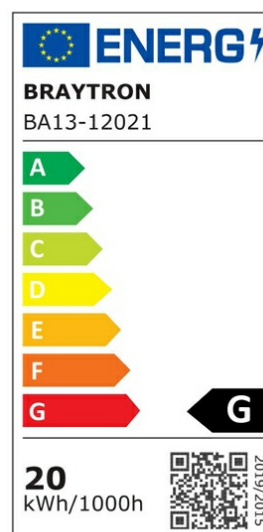

PRODUCT DATASHEET

MODEL NO BA13-12021

DESCRIPTION BRY-ADVANCE-20W-E27-T70-4000K-LED BULB

General Characteristics

Model No	:	BA13-12021
Main Family	:	Bulbs & Tubes
Sub Family	:	T Shape Bulbs
Type	:	T70
Lamp Shape	:	Non-Directional
Dimmable	:	Not-Dimmable
Light Source	:	LED
Socket	:	E27
Warranty	:	2 years
Class	:	Class II
IP	:	IP20

Electrical Characteristics

Lifetime	:	15000 h
Voltage	:	220-240V
Power Factor	:	>0,5
Material	:	PBT
Working Temperature	:	-20 C+40 C
Frequency	:	50-60 Hz
Current	:	153 mA

Package Informations

N.W.	:	2,03 kgs
G.W.	:	3,30 kgs
PCS/CTN	:	40 pcs
Length	:	588 mm
Width	:	375 mm
Height	:	152 mm
EAN	:	5949097721496

Product Characteristics

Wattage	:	20 w
Color Temperature	:	4000K
Quse Lumen	:	1720 lm
Color Rendering Index (CRI)	:	>80
Energy Efficiency Level	:	F
Beam Angle	:	180° Degrees
Equivalent	:	110 w
Color Category	:	Natural White

Dimensions & Weight

Diameter	:	70 mm
P. Height	:	129 mm
Weight	:	51 gr