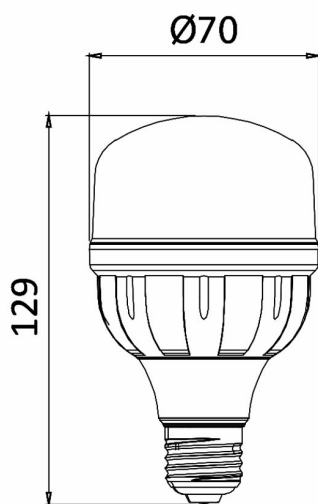

PRODUCT DATASHEET

MODEL NO BA13-12021

DESCRIPTION BRY-ADVANCE-20W-E27-T70-4000K-LED BULB

General Characteristics

Model No	:	BA13-12021
Main Family	:	Bulbs & Tubes
Sub Family	:	T Shape Bulbs
Type	:	T70
Lamp Shape	:	Non-Directional
Dimmable	:	Not-Dimmable
Light Source	:	LED
Socket	:	E27
Warranty	:	2 years
Class	:	Class II
IP	:	IP20

Electrical Characteristics

Lifetime	:	15000 h
Voltage	:	220-240V
Power Factor	:	>0,5
Material	:	PBT
Working Temperature	:	-20 C+40 C
Frequency	:	50-60 Hz
Current	:	153 mA

Package Informations

N.W.	:	2,03 kgs
G.W.	:	3,30 kgs
PCS/CTN	:	40 pcs
Length	:	588 mm
Width	:	375 mm
Height	:	152 mm
EAN	:	5949097721496

Product Characteristics

Wattage	:	20 w
Color Temperature	:	4000K
Quse Lumen	:	1720 lm
Color Rendering Index (CRI)	:	>80
Energy Efficiency Level	:	F
Beam Angle	:	180° Degrees
Equivalent	:	110 w
Color Category	:	Natural White

Dimensions & Weight

Diameter	:	70 mm
P. Height	:	129 mm
Weight	:	51 gr