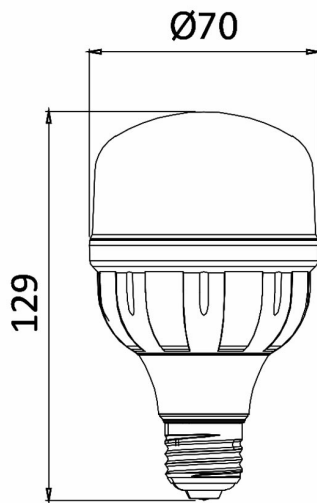

PRODUCT DATASHEET

MODEL NO BA13-12020

DESCRIPTION BRY-ADVANCE-20W-E27-T70-3000K-LED BULB

General Characteristics

Model No	:	BA13-12020
Main Family	:	Bulbs & Tubes
Sub Family	:	T Shape Bulbs
Type	:	T70
Lamp Shape	:	Non-Directional
Dimmable	:	Not-Dimmable
Light Source	:	LED
Socket	:	E27
Warranty	:	2 years
Class	:	Class II
IP	:	IP20

Electrical Characteristics

Lifetime	:	15000 h
Voltage	:	220-240V
Power Factor	:	>0,5
Material	:	PBT
Working Temperature	:	-20 C+40 C
Frequency	:	50-60 Hz
Current	:	153 mA

Package Informations

N.W.	:	2,03 kgs
G.W.	:	3,30 kgs
PCS/CTN	:	40 pcs
Length	:	588 mm
Width	:	375 mm
Height	:	152 mm
EAN	:	5949097706271

Product Characteristics

Wattage	:	20 w
Color Temperature	:	3000K
Quse Lumen	:	1720 lm
Color Rendering Index (CRI)	:	>80
Energy Efficiency Level	:	F
Beam Angle	:	180° Degrees
Equivalent	:	110 w
Color Category	:	Warm White

Dimensions & Weight

Diameter	:	70 mm
P. Height	:	129 mm
Weight	:	51 gr