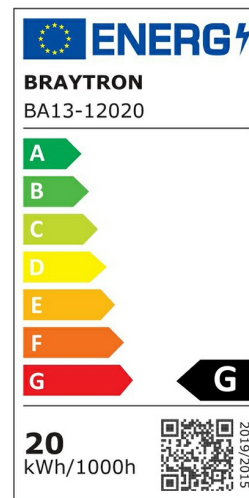

Braytron

PRODUCT DATASHEET

MODEL NO BA13-12020

DESCRIPTION BRY-ADVANCE-20W-E27-T70-3000K-LED BULB

BRAYTRON SRL

Bulaverdul iuliu maniu, Nr.616, Sector 6, 061129, Bucuresti-ROMANIA

info@braytron.com

www.braytron.com

General Characteristics

Model No	:	BA13-12020
Main Family	:	Bulbs & Tubes
Sub Family	:	T Shape Bulbs
Type	:	T70
Lamp Shape	:	Non-Directional
Dimmable	:	Not-Dimmable
Light Source	:	LED
Socket	:	E27
Warranty	:	2 years
Class	:	Class II
IP	:	IP20

Electrical Characteristics

Lifetime	:	15000 h
Voltage	:	220-240V
Power Factor	:	>0,5
Material	:	PBT
Working Temperature	:	-20 C+40 C
Frequency	:	50-60 Hz
Current	:	153 mA

Package Informations

N.W.	:	1,60 kgs
G.W.	:	2,85 kgs
PCS/CTN	:	40 pcs
Length	:	375 mm
Width	:	300 mm
Height	:	280 mm
EAN	:	5949097706271

Product Characteristics

Wattage	:	20 w
Color Temperature	:	3000K
Quse Lumen	:	1720 lm
Color Rendering Index (CRI)	:	>80
Energy Efficiency Level	:	F
Beam Angle	:	180° Degrees
Equivalent	:	110 w
Color Category	:	Warm White