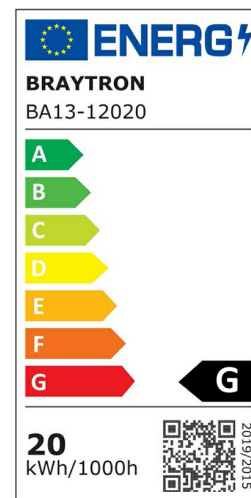

PRODUCT DATASHEET

MODEL NO BA13-12020

DESCRIPTION BRY-ADVANCE-20W-E27-T70-3000K-LED BULB

General Characteristics

Model No	:	BA13-12020
Main Family	:	Bulbs & Tubes
Sub Family	:	T Shape Bulbs
Type	:	T70
Lamp Shape	:	Non-Directional
Dimmable	:	Not-Dimmable
Light Source	:	LED
Socket	:	E27
Warranty	:	2 years
Class	:	Class II
IP	:	IP20

Electrical Characteristics

Lifetime	:	15000 h
Voltage	:	220-240V
Power Factor	:	>0,5
Material	:	PBT
Working Temperature	:	-20 C+40 C
Frequency	:	50-60 Hz
Current	:	153 mA

Package Informations

N.W.	:	2,03 kgs
G.W.	:	3,30 kgs
PCS/CTN	:	40 pcs
Length	:	588 mm
Width	:	375 mm
Height	:	152 mm
EAN	:	5949097706271

Product Characteristics

Wattage	:	20 w
Color Temperature	:	3000K
Quse Lumen	:	1720 lm
Color Rendering Index (CRI)	:	>80
Energy Efficiency Level	:	F
Beam Angle	:	180° Degrees
Equivalent	:	110 w
Color Category	:	Warm White

Dimensions & Weight

Diameter	:	70 mm
P. Height	:	129 mm
Weight	:	51 gr