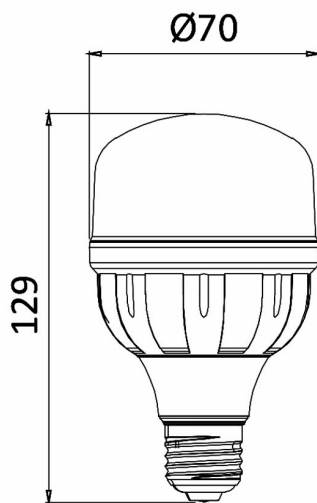

Braytron

PRODUCT DATASHEET

MODEL NO BA13-12020

DESCRIPTION BRY-ADVANCE-20W-E27-T70-3000K-LED BULB

BRAYTRON SRL

Bulaverdul iuliu maniu, Nr.616, Sector 6, 061129, Bucuresti-ROMANIA

info@braytron.com

www.braytron.com