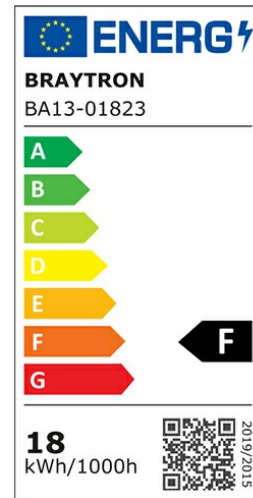

## PRODUCT DATASHEET

MODEL NO BA13-01823

DESCRIPTION BRY-ADVANCE-18W-E27-A70-6500K-LED BULB

### General Characteristics

Model No	:	BA13-01823
Main Family	:	Bulbs & Tubes
Sub Family	:	A Shape Bulbs
Type	:	A70
Lamp Shape	:	Non-Directional
Dimmable	:	Not-Dimmable
Light Source	:	LED
Socket	:	E27
Warranty	:	2 years
Class	:	Class II
IP	:	IP20

### Product Characteristics

Wattage	:	18 w
Color Temperature	:	6500K
Quse Lumen	:	1800 lm
Color Rendering Index (CRI)	:	>80
Energy Efficiency Level	:	F
Beam Angle	:	180° Degrees
Equivalent	:	105 w
Color Category	:	Cool White

### Dimensions & Weight

Diameter	:	70 mm
P. Height	:	147 mm
Weight	:	62 gr