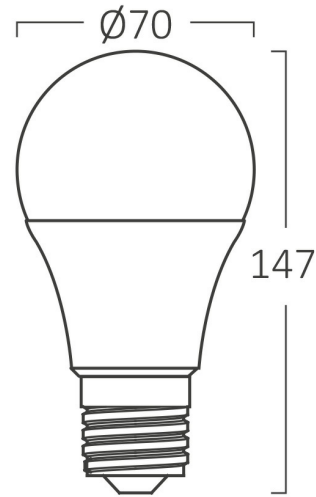

PRODUCT DATASHEET

MODEL NO BA13-01821

DESCRIPTION BRY-ADVANCE-18W-E27-A70-4000K-LED BULB

General Characteristics

Model No	:	BA13-01821
Main Family	:	Bulbs & Tubes
Sub Family	:	A Shape Bulbs
Type	:	A70
Lamp Shape	:	Non-Directional
Dimmable	:	Not-Dimmable
Light Source	:	LED
Socket	:	E27
Warranty	:	2 years
Class	:	Class II
IP	:	IP20

N.W.	:	6,20 kgs
G.W.	:	10,00 kgs
PCS/CTN	:	100 pcs
Length	:	730 mm
Width	:	380 mm
Height	:	330 mm
EAN	:	5949097714153

Product Characteristics

Wattage	:	18 w
Color Temperature	:	4000K
Quse Lumen	:	1800 lm
Color Rendering Index (CRI)	:	>80
Energy Efficiency Level	:	F
Beam Angle	:	180° Degrees
Equivalent	:	105 w
Color Category	:	Natural White

Dimensions & Weight

Diameter	:	70 mm
P. Height	:	147 mm
Weight	:	62 gr