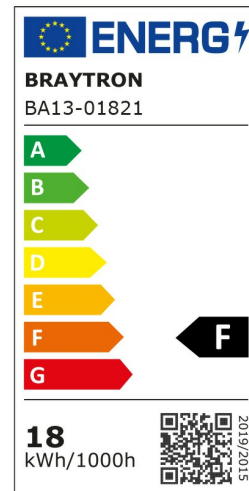

PRODUCT DATASHEET

MODEL NO BA13-01821

DESCRIPTION BRY-ADVANCE-18W-E27-A70-4000K-LED BULB

General Characteristics

Model No	:	BA13-01821
Main Family	:	Bulbs & Tubes
Sub Family	:	A Shape Bulbs
Type	:	A70
Lamp Shape	:	Non-Directional
Dimmable	:	Not-Dimmable
Light Source	:	LED
Socket	:	E27
Warranty	:	2 years
Class	:	Class II
IP	:	IP20

Electrical Characteristics

Lifetime (at 2.7 h/day)	:	15000 h
Voltage	:	220-240V
Power Factor	:	>0,5
Material	:	PBT
Working Temperature	:	-20 C+40 C
Frequency	:	50-60 Hz
Current	:	110 mA

Package Informations

N.W.	:	6,20 kgs
G.W.	:	10,00 kgs
PCS/CTN	:	100 pcs
Length	:	730 mm
Width	:	380 mm
Height	:	330 mm
EAN	:	5949097714153

Product Characteristics

Wattage	:	18 w
Color Temperature	:	4000K
Quse Lumen	:	1800 lm
Color Rendering Index (CRI)	:	>80
Energy Efficiency Level	:	F
Beam Angle	:	180° Degrees
Equivalent	:	105 w
Color Category	:	Natural White

Dimensions & Weight

Diameter	:	70 mm
P. Height	:	147 mm
Weight	:	62 gr