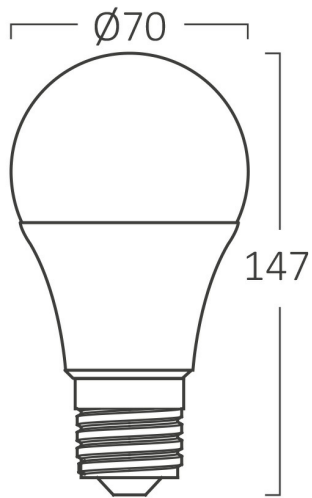

PRODUCT DATASHEET

MODEL NO BA13-01821

DESCRIPTION BRY-ADVANCE-18W-E27-A70-4000K-LED BULB

General Characteristics

Model No	:	BA13-01821
Main Family	:	Bulbs & Tubes
Sub Family	:	A Shape Bulbs
Type	:	A70
Lamp Shape	:	Non-Directional
Dimmable	:	Not-Dimmable
Light Source	:	LED
Socket	:	E27
Warranty	:	2 years
Class	:	Class II
IP	:	IP20

N.W.	:	6,20 kgs
G.W.	:	10,00 kgs
PCS/CTN	:	100 pcs
Length	:	730 mm
Width	:	380 mm
Height	:	330 mm
EAN	:	5949097714153

Product Characteristics

Wattage	:	18 w
Color Temperature	:	4000K
Quse Lumen	:	1800 lm
Color Rendering Index (CRI)	:	>80
Energy Efficiency Level	:	F
Beam Angle	:	180° Degrees
Equivalent	:	105 w
Color Category	:	Natural White

Dimensions & Weight

Diameter	:	70 mm
P. Height	:	147 mm
Weight	:	62 gr