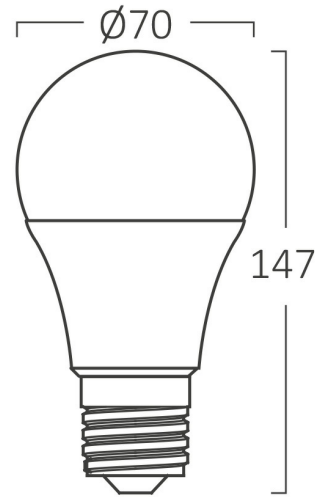

PRODUCT DATASHEET

MODEL NO BA13-01820

DESCRIPTION BRY-ADVANCE-18W-E27-A70-3000K-LED BULB

General Characteristics

Model No	:	BA13-01820
Main Family	:	Bulbs & Tubes
Sub Family	:	A Shape Bulbs
Type	:	A70
Lamp Shape	:	Non-Directional
Dimmable	:	Not-Dimmable
Light Source	:	LED
Socket	:	E27
Warranty	:	2 years
Class	:	Class II
IP	:	IP20

Electrical Characteristics

Lifetime	:	15000 h
Voltage	:	220-240V
Power Factor	:	>0,5
Material	:	PBT
Working Temperature	:	-20 C+40 C
Frequency	:	50-60 Hz
Current	:	110 mA

Package Informations

N.W.	:	6,20 kgs
G.W.	:	10,00 kgs
PCS/CTN	:	100 pcs
Length	:	730 mm
Width	:	380 mm
Height	:	330 mm
EAN	:	5949097706462

Product Characteristics

Wattage	:	18 w
Color Temperature	:	3000K
Quse Lumen	:	1800 lm
Color Rendering Index (CRI)	:	>80
Energy Efficiency Level	:	F
Beam Angle	:	180° Degrees
Equivalent	:	105 w
Color Category	:	Warm White

Dimensions & Weight

Diameter	:	70 mm
P. Height	:	147 mm
Weight	:	62 gr