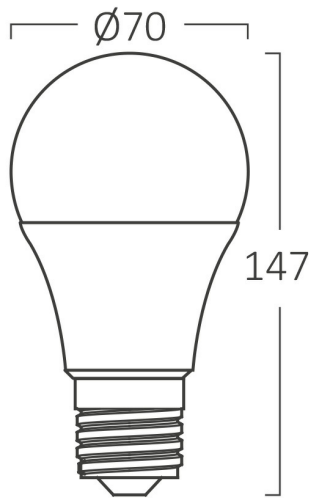

PRODUCT DATASHEET

MODEL NO BA13-01820

DESCRIPTION BRY-ADVANCE-18W-E27-A70-3000K-LED BULB

General Characteristics

Model No	:	BA13-01820
Main Family	:	Bulbs & Tubes
Sub Family	:	A Shape Bulbs
Type	:	A70
Lamp Shape	:	Non-Directional
Dimmable	:	Not-Dimmable
Light Source	:	LED
Socket	:	E27
Warranty	:	2 years
Class	:	Class II
IP	:	IP20

Electrical Characteristics

Lifetime	:	15000 h
Voltage	:	220-240V
Power Factor	:	>0,5
Material	:	PBT
Working Temperature	:	-20 C+40 C
Frequency	:	50-60 Hz
Current	:	110 mA

Package Informations

N.W.	:	6,20 kgs
G.W.	:	10,00 kgs
PCS/CTN	:	100 pcs
Length	:	730 mm
Width	:	380 mm
Height	:	330 mm
EAN	:	5949097706462

Product Characteristics

Wattage	:	18 w
Color Temperature	:	3000K
Quse Lumen	:	1800 lm
Color Rendering Index (CRI)	:	>80
Energy Efficiency Level	:	F
Beam Angle	:	180° Degrees
Equivalent	:	105 w
Color Category	:	Warm White

Dimensions & Weight

Diameter	:	70 mm
P. Height	:	147 mm
Weight	:	62 gr