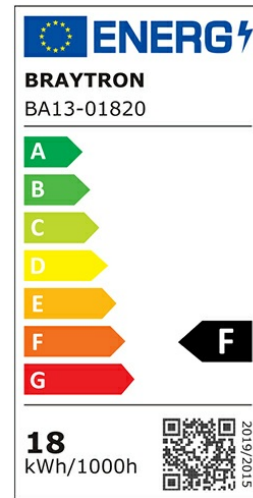

PRODUCT DATASHEET

MODEL NO BA13-01820

DESCRIPTION BRY-ADVANCE-18W-E27-A70-3000K-LED BULB

General Characteristics

Model No	:	BA13-01820
Main Family	:	Bulbs & Tubes
Sub Family	:	A Shape Bulbs
Type	:	A70
Lamp Shape	:	Non-Directional
Dimmable	:	Not-Dimmable
Light Source	:	LED
Socket	:	E27
Warranty	:	2 years
Class	:	Class II
IP	:	IP20

Electrical Characteristics

Lifetime	:	15000 h
Voltage	:	220-240V
Power Factor	:	>0,5
Material	:	PBT
Working Temperature	:	-20 C+40 C
Frequency	:	50-60 Hz
Current	:	110 mA

Package Informations

N.W.	:	6,20 kgs
G.W.	:	10,00 kgs
PCS/CTN	:	100 pcs
Length	:	730 mm
Width	:	380 mm
Height	:	330 mm
EAN	:	5949097706462

Product Characteristics

Wattage	:	18 w
Color Temperature	:	3000K
Quse Lumen	:	1800 lm
Color Rendering Index (CRI)	:	>80
Energy Efficiency Level	:	F
Beam Angle	:	180° Degrees
Equivalent	:	105 w
Color Category	:	Warm White

Dimensions & Weight

Diameter	:	70 mm
P. Height	:	147 mm
Weight	:	62 gr