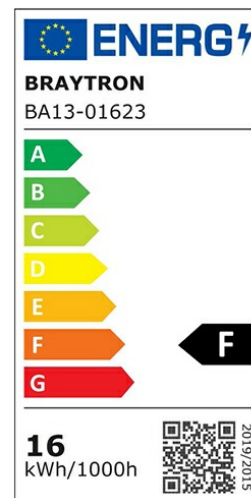

PRODUCT DATASHEET

MODEL NO BA13-01623

DESCRIPTION BRY-ADVANCE-16W-E27-A70-6500K-LED BULB

General Characteristics

Model No	:	BA13-01623
Main Family	:	Bulbs & Tubes
Sub Family	:	A Shape Bulbs
Type	:	A65
Lamp Shape	:	Non-Directional
Dimmable	:	Not-Dimmable
Light Source	:	LED
Socket	:	E27
Warranty	:	2 years
Class	:	Class II
IP	:	IP20

Electrical Characteristics

Lifetime	:	15000 h
Voltage	:	220-240V
Power Factor	:	>0,5
Material	:	PBT
Working Temperature	:	-20 C+40 C
Frequency	:	50-60 Hz
Current	:	110 mA

Package Informations

N.W.	:	6,20 kgs
G.W.	:	10,00 kgs
PCS/CTN	:	100 pcs
Length	:	730 mm
Width	:	380 mm
Height	:	330 mm
EAN	:	5949097723759

Product Characteristics

Wattage	:	16 w
Color Temperature	:	6500K
Quse Lumen	:	1620 lm
Color Rendering Index (CRI)	:	>80
Energy Efficiency Level	:	F
Beam Angle	:	180° Degrees
Equivalent	:	105 w
Color Category	:	Cool White

Dimensions & Weight

Diameter	:	65 mm
P. Height	:	126 mm
Weight	:	62 gr