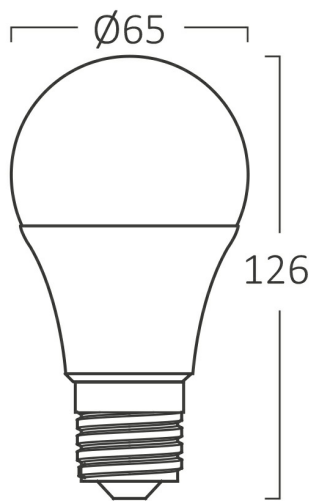

PRODUCT DATASHEET

MODEL NO BA13-01623

DESCRIPTION BRY-ADVANCE-16W-E27-A70-6500K-LED BULB

General Characteristics

Model No	:	BA13-01623
Main Family	:	Bulbs & Tubes
Sub Family	:	A Shape Bulbs
Type	:	A65
Lamp Shape	:	Non-Directional
Dimmable	:	Not-Dimmable
Light Source	:	LED
Socket	:	E27
Warranty	:	2 years
Class	:	Class II
IP	:	IP20

Electrical Characteristics

Lifetime	:	15000 h
Voltage	:	220-240V
Power Factor	:	>0,5
Material	:	PBT
Working Temperature	:	-20 C+40 C
Frequency	:	50-60 Hz
Current	:	110 mA

Package Informations

N.W.	:	6,20 kgs
G.W.	:	10,00 kgs
PCS/CTN	:	100 pcs
Length	:	730 mm
Width	:	380 mm
Height	:	330 mm
EAN	:	5949097723759

Product Characteristics

Wattage	:	16 w
Color Temperature	:	6500K
Quse Lumen	:	1620 lm
Color Rendering Index (CRI)	:	>80
Energy Efficiency Level	:	F
Beam Angle	:	180° Degrees
Equivalent	:	105 w
Color Category	:	Cool White

Dimensions & Weight

Diameter	:	65 mm
P. Height	:	126 mm
Weight	:	62 gr