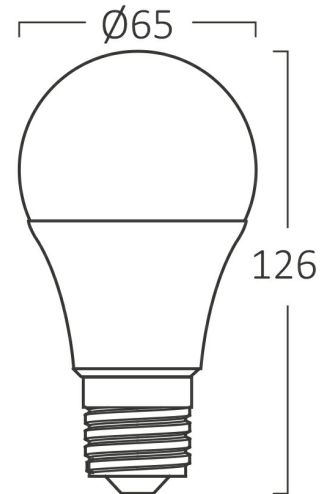

PRODUCT DATASHEET

MODEL NO BA13-01621

DESCRIPTION BRY-ADVANCE-16W-E27-A70-4000K-LED BULB

General Characteristics

Model No	:	BA13-01621
Main Family	:	Bulbs & Tubes
Sub Family	:	A Shape Bulbs
Type	:	A65
Lamp Shape	:	Non-Directional
Dimmable	:	Not-Dimmable
Light Source	:	LED
Socket	:	E27
Warranty	:	2 years
Class	:	Class II
IP	:	IP20

Electrical Characteristics

Lifetime	:	15000 h
Voltage	:	220-240V
Power Factor	:	>0,5
Material	:	PBT
Working Temperature	:	-20 C+40 C
Frequency	:	50-60 Hz
Current	:	110 mA

Package Informations

N.W.	:	6,20 kgs
G.W.	:	10,00 kgs
PCS/CTN	:	100 pcs
Length	:	730 mm
Width	:	380 mm
Height	:	330 mm
EAN	:	5949097723766

Product Characteristics

Wattage	:	16 w
Color Temperature	:	4000K
Quse Lumen	:	1620 lm
Color Rendering Index (CRI)	:	>80
Energy Efficiency Level	:	F
Beam Angle	:	180° Degrees
Equivalent	:	105 w
Color Category	:	Natural White

Dimensions & Weight

Diameter	:	65 mm
P. Height	:	126 mm
Weight	:	62 gr