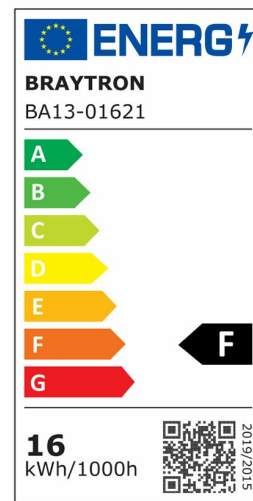

PRODUCT DATASHEET

MODEL NO BA13-01621

DESCRIPTION BRY-ADVANCE-16W-E27-A70-4000K-LED BULB

General Characteristics

Model No	:	BA13-01621
Main Family	:	Bulbs & Tubes
Sub Family	:	A Shape Bulbs
Type	:	A65
Lamp Shape	:	Non-Directional
Dimmable	:	Not-Dimmable
Light Source	:	LED
Socket	:	E27
Warranty	:	2 years
Class	:	Class II
IP	:	IP20

Electrical Characteristics

Lifetime	:	15000 h
Voltage	:	220-240V
Power Factor	:	>0,5
Material	:	PBT
Working Temperature	:	-20 C+40 C
Frequency	:	50-60 Hz
Current	:	110 mA

Package Informations

N.W.	:	6,20 kgs
G.W.	:	10,00 kgs
PCS/CTN	:	100 pcs
Length	:	730 mm
Width	:	380 mm
Height	:	330 mm
EAN	:	5949097723766

Product Characteristics

Wattage	:	16 w
Color Temperature	:	4000K
Quse Lumen	:	1620 lm
Color Rendering Index (CRI)	:	>80
Energy Efficiency Level	:	F
Beam Angle	:	180° Degrees
Equivalent	:	105 w
Color Category	:	Natural White

Dimensions & Weight

Diameter	:	65 mm
P. Height	:	126 mm
Weight	:	62 gr