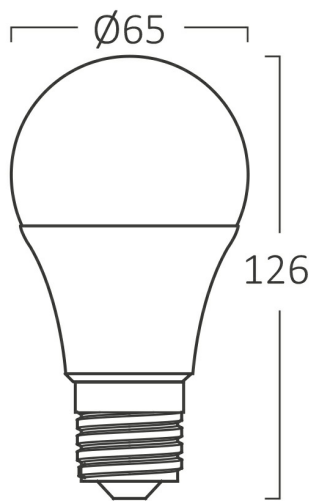

PRODUCT DATASHEET

MODEL NO BA13-01621

DESCRIPTION BRY-ADVANCE-16W-E27-A70-4000K-LED BULB

General Characteristics

Model No	:	BA13-01621
Main Family	:	Bulbs & Tubes
Sub Family	:	A Shape Bulbs
Type	:	A65
Lamp Shape	:	Non-Directional
Dimmable	:	Not-Dimmable
Light Source	:	LED
Socket	:	E27
Warranty	:	2 years
Class	:	Class II
IP	:	IP20

Electrical Characteristics

Lifetime	:	15000 h
Voltage	:	220-240V
Power Factor	:	>0,5
Material	:	PBT
Working Temperature	:	-20 C+40 C
Frequency	:	50-60 Hz
Current	:	110 mA

Package Informations

N.W.	:	6,20 kgs
G.W.	:	10,00 kgs
PCS/CTN	:	100 pcs
Length	:	730 mm
Width	:	380 mm
Height	:	330 mm
EAN	:	5949097723766

Product Characteristics

Wattage	:	16 w
Color Temperature	:	4000K
Quse Lumen	:	1620 lm
Color Rendering Index (CRI)	:	>80
Energy Efficiency Level	:	F
Beam Angle	:	180° Degrees
Equivalent	:	105 w
Color Category	:	Natural White

Dimensions & Weight

Diameter	:	65 mm
P. Height	:	126 mm
Weight	:	62 gr