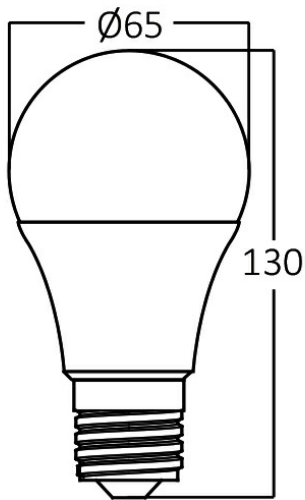

PRODUCT DATASHEET

MODEL NO BA13-01523

DESCRIPTION BRY-ADVANCE-15W-E27-A65-6500K-LED BULB

General Characteristics

Model No	:	BA13-01523
Main Family	:	Bulbs & Tubes
Sub Family	:	A Shape Bulbs
Type	:	A60
Lamp Shape	:	Non-Directional
Dimmable	:	Not-Dimmable
Light Source	:	LED
Socket	:	E27
Warranty	:	2 years
Class	:	Class II
IP	:	IP20

Electrical Characteristics

Lifetime	:	15000 h
Voltage	:	220-240V
Power Factor	:	>0,5
Material	:	PBT
Working Temperature	:	-20 C+40 C
Frequency	:	50-60 Hz
Current	:	87 mA

Package Informations

N.W.	:	4,20 kgs
G.W.	:	7,70 kgs
PCS/CTN	:	100 pcs
Length	:	685 mm
Width	:	355 mm
Height	:	295 mm
EAN	:	5949097700262

Product Characteristics

Wattage	:	15 w
Color Temperature	:	6500K
Quse Lumen	:	1350 lm
Color Rendering Index (CRI)	:	>80
Energy Efficiency Level	:	F
Beam Angle	:	180° Degrees
Equivalent	:	90 w
Color Category	:	Cool White

Dimensions & Weight

Diameter	:	60 mm
P. Height	:	117 mm
Weight	:	42 gr