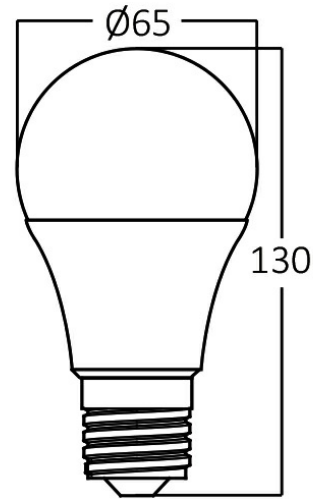

Braytron

PRODUCT DATASHEET

MODEL NO BA13-01523

DESCRIPTION BRY-ADVANCE-15W-E27-A65-6500K-LED BULB

BRAYTRON SRL

Bulavardul iuliu maniu, Nr.616, Sector 6, 061129, Bucuresti-ROMANIA

info@braytron.com

www.braytron.com

Page 1-2