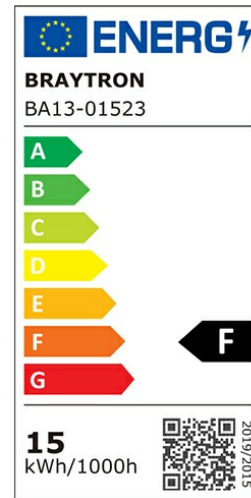

PRODUCT DATASHEET

MODEL NO BA13-01523

DESCRIPTION BRY-ADVANCE-15W-E27-A65-6500K-LED BULB

General Characteristics

Model No	:	BA13-01523
Main Family	:	Bulbs & Tubes
Sub Family	:	A Shape Bulbs
Type	:	A60
Lamp Shape	:	Non-Directional
Dimmable	:	Not-Dimmable
Light Source	:	LED
Socket	:	E27
Warranty	:	2 years
Class	:	Class II
IP	:	IP20

Electrical Characteristics

Lifetime	:	15000 h
Voltage	:	220-240V
Power Factor	:	>0,5
Material	:	PBT
Working Temperature	:	-20 C+40 C
Frequency	:	50-60 Hz
Current	:	87 mA

Package Informations

N.W.	:	4,20 kgs
G.W.	:	7,70 kgs
PCS/CTN	:	100 pcs
Length	:	685 mm
Width	:	355 mm
Height	:	295 mm
EAN	:	5949097700262

Product Characteristics

Wattage	:	15 w
Color Temperature	:	6500K
Quse Lumen	:	1350 lm
Color Rendering Index (CRI)	:	>80
Energy Efficiency Level	:	F
Beam Angle	:	180° Degrees
Equivalent	:	90 w
Color Category	:	Cool White

Dimensions & Weight

Diameter	:	60 mm
P. Height	:	117 mm
Weight	:	42 gr