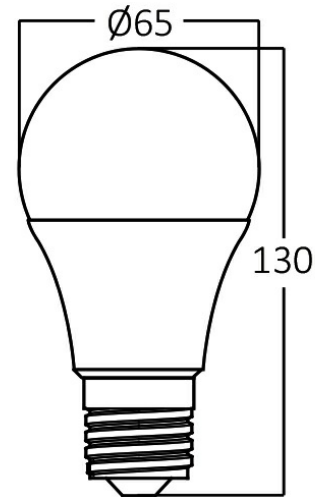

PRODUCT DATASHEET

MODEL NO BA13-01523

DESCRIPTION BRY-ADVANCE-15W-E27-A65-6500K-LED BULB

General Characteristics

Model No	:	BA13-01523
Main Family	:	Bulbs & Tubes
Sub Family	:	A Shape Bulbs
Type	:	A60
Lamp Shape	:	Non-Directional
Dimmable	:	Not-Dimmable
Light Source	:	LED
Socket	:	E27
Warranty	:	2 years
Class	:	Class II
IP	:	IP20

Electrical Characteristics

Lifetime	:	15000 h
Voltage	:	220-240V
Power Factor	:	>0,5
Material	:	PBT
Working Temperature	:	-20 C+40 C
Frequency	:	50-60 Hz
Current	:	87 mA

Package Informations

N.W.	:	4,20 kgs
G.W.	:	7,70 kgs
PCS/CTN	:	100 pcs
Length	:	685 mm
Width	:	355 mm
Height	:	295 mm
EAN	:	5949097700262

Product Characteristics

Wattage	:	15 w
Color Temperature	:	6500K
Quse Lumen	:	1350 lm
Color Rendering Index (CRI)	:	>80
Energy Efficiency Level	:	F
Beam Angle	:	180° Degrees
Equivalent	:	90 w
Color Category	:	Cool White

Dimensions & Weight

Diameter	:	60 mm
P. Height	:	117 mm
Weight	:	42 gr