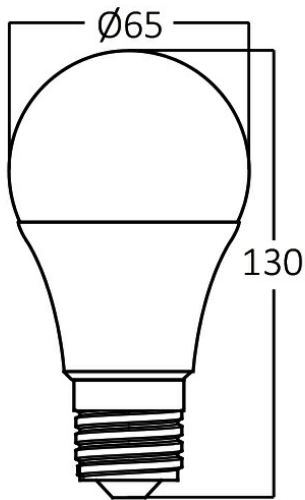

Braytron

PRODUCT DATASHEET

MODEL NO BA13-01523

DESCRIPTION BRY-ADVANCE-15W-E27-A65-6500K-LED BULB

BRAYTRON SRL

Bulavardul iuliu maniu, Nr.616, Sector 6, 061129, Bucuresti-ROMANIA

info@braytron.com

www.braytron.com

Page 1-2