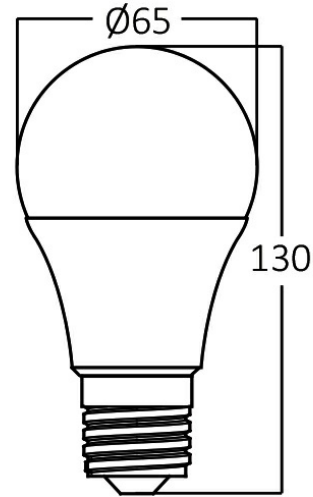

Braytron

PRODUCT DATASHEET

MODEL NO BA13-01521

DESCRIPTION BRY-ADVANCE-15W-E27-A65-4000K-LED BULB

BRAYTRON SRL

Bulavardul iuliu maniu, Nr.616, Sector 6, 061129, Bucuresti-ROMANIA

info@braytron.com

www.braytron.com

Page 1-2