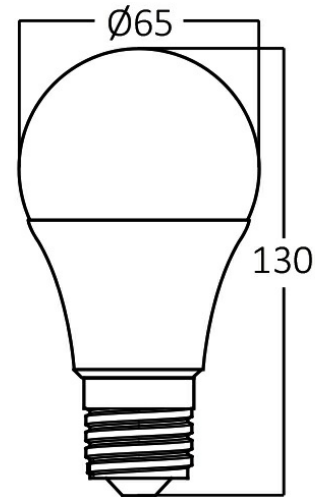

PRODUCT DATASHEET

MODEL NO BA13-01521

DESCRIPTION BRY-ADVANCE-15W-E27-A65-4000K-LED BULB

General Characteristics

Model No	:	BA13-01521
Main Family	:	Bulbs & Tubes
Sub Family	:	A Shape Bulbs
Type	:	A60
Lamp Shape	:	Non-Directional
Dimmable	:	Not-Dimmable
Light Source	:	LED
Socket	:	E27
Warranty	:	2 years
Class	:	Class II
IP	:	IP20

Electrical Characteristics

Lifetime	:	15000 h
Voltage	:	220-240V
Power Factor	:	>0,5
Material	:	PBT
Working Temperature	:	-20 C+40 C
Frequency	:	50-60 Hz
Current	:	87 mA

Package Informations

N.W.	:	4,20 kgs
G.W.	:	7,70 kgs
PCS/CTN	:	100 pcs
Length	:	685 mm
Width	:	355 mm
Height	:	295 mm
EAN	:	5949097707087

Product Characteristics

Wattage	:	15 w
Color Temperature	:	4000K
Quse Lumen	:	1350 lm
Color Rendering Index (CRI)	:	>80
Energy Efficiency Level	:	F
Beam Angle	:	180° Degrees
Equivalent	:	90 w
Color Category	:	Natural White

Dimensions & Weight

Diameter	:	60 mm
P. Height	:	117 mm
Weight	:	42 gr