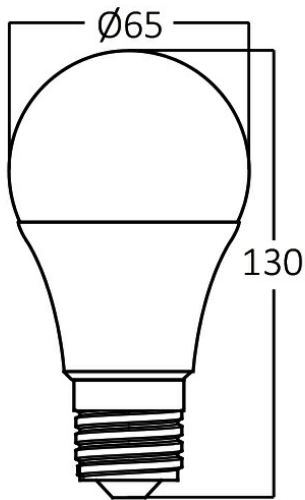

PRODUCT DATASHEET

MODEL NO BA13-01521

DESCRIPTION BRY-ADVANCE-15W-E27-A65-4000K-LED BULB

General Characteristics

Model No	:	BA13-01521
Main Family	:	Bulbs & Tubes
Sub Family	:	A Shape Bulbs
Type	:	A60
Lamp Shape	:	Non-Directional
Dimmable	:	Not-Dimmable
Light Source	:	LED
Socket	:	E27
Warranty	:	2 years
Class	:	Class II
IP	:	IP20

Electrical Characteristics

Lifetime	:	15000 h
Voltage	:	220-240V
Power Factor	:	>0,5
Material	:	PBT
Working Temperature	:	-20 C+40 C
Frequency	:	50-60 Hz
Current	:	87 mA

Package Informations

N.W.	:	4,20 kgs
G.W.	:	7,70 kgs
PCS/CTN	:	100 pcs
Length	:	685 mm
Width	:	355 mm
Height	:	295 mm
EAN	:	5949097707087

Product Characteristics

Wattage	:	15 w
Color Temperature	:	4000K
Quse Lumen	:	1350 lm
Color Rendering Index (CRI)	:	>80
Energy Efficiency Level	:	F
Beam Angle	:	180° Degrees
Equivalent	:	90 w
Color Category	:	Natural White

Dimensions & Weight

Diameter	:	60 mm
P. Height	:	117 mm
Weight	:	42 gr