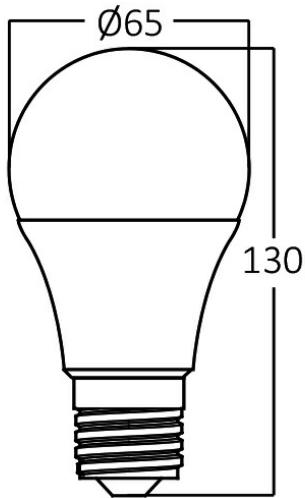

Braytron

PRODUCT DATASHEET

MODEL NO BA13-01521

DESCRIPTION BRY-ADVANCE-15W-E27-A65-4000K-LED BULB

BRAYTRON SRL

Bulavardul iuliu maniu, Nr.616, Sector 6, 061129, Bucuresti-ROMANIA

info@braytron.com

www.braytron.com

Page 1-2