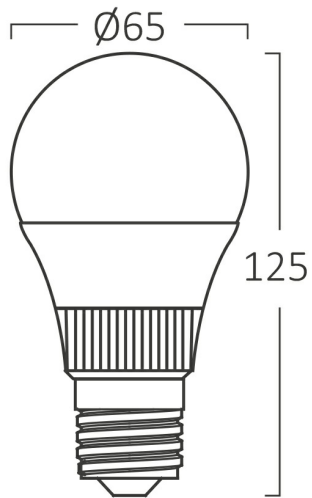

PRODUCT DATASHEET

MODEL NO BA13-01380

DESCRIPTION BRY-PREMIUM-13,5W-E27-A65-5IN1-LED BULB

SLIDABLE

5 CCT

General Characteristics

Model No : BA13-01380