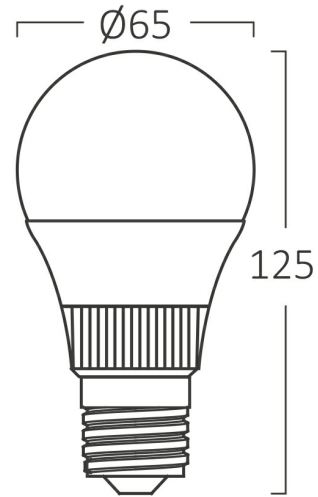

PRODUCT DATASHEET

MODEL NO BA13-01380

DESCRIPTION BRY-PREMIUM-13,5W-E27-A65-5IN1-LED BULB

SLIDABLE

5 CCT

General Characteristics

Model No : BA13-01380